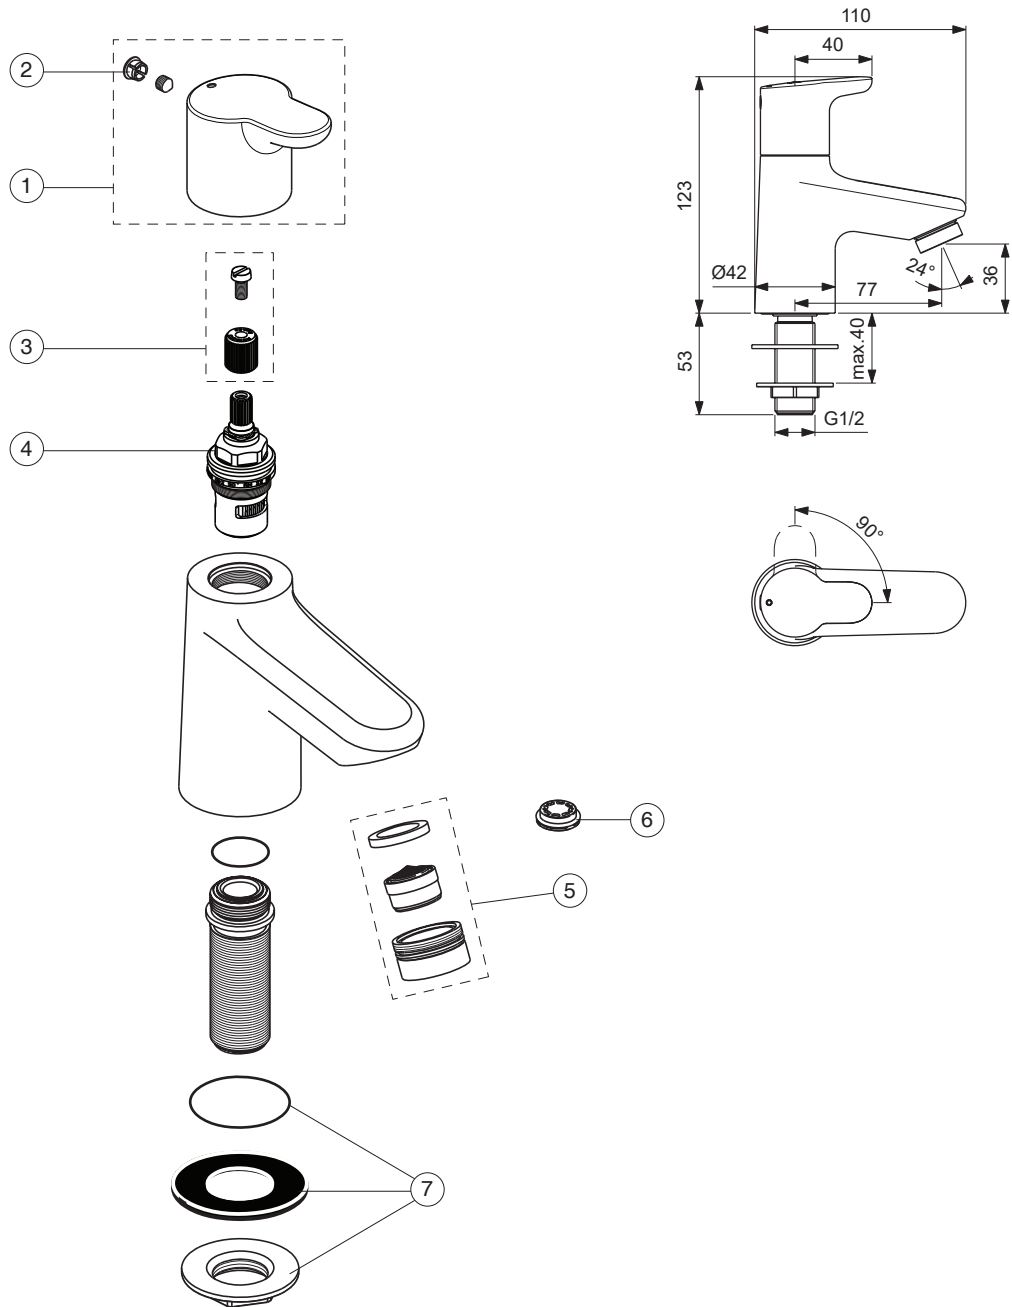

BC117AA

Pos.	Signify	Spare parts-Nr.	Quantity	Pos.	Signify	Spare parts-Nr.	Quantity
1	Handle(Blue),w/logo-compl.	B961017AA	1 Pcs.				
2	Button	A961157NU	1 Pcs.				
3	Adapter+screw	A861446NU	1 Set				
4	Ceramic valve G1/2,90°-LH	A861243NU*	1 Pcs.				
5	Fl.liner vandal proof M24x1	B960587AA	1 Pcs.				
6	Flow restrictor 4 l/min	A962570NU	1 Pcs.				
7	Connecting group	B960591NU	1 Set				

*Universal set (not all parts needed)