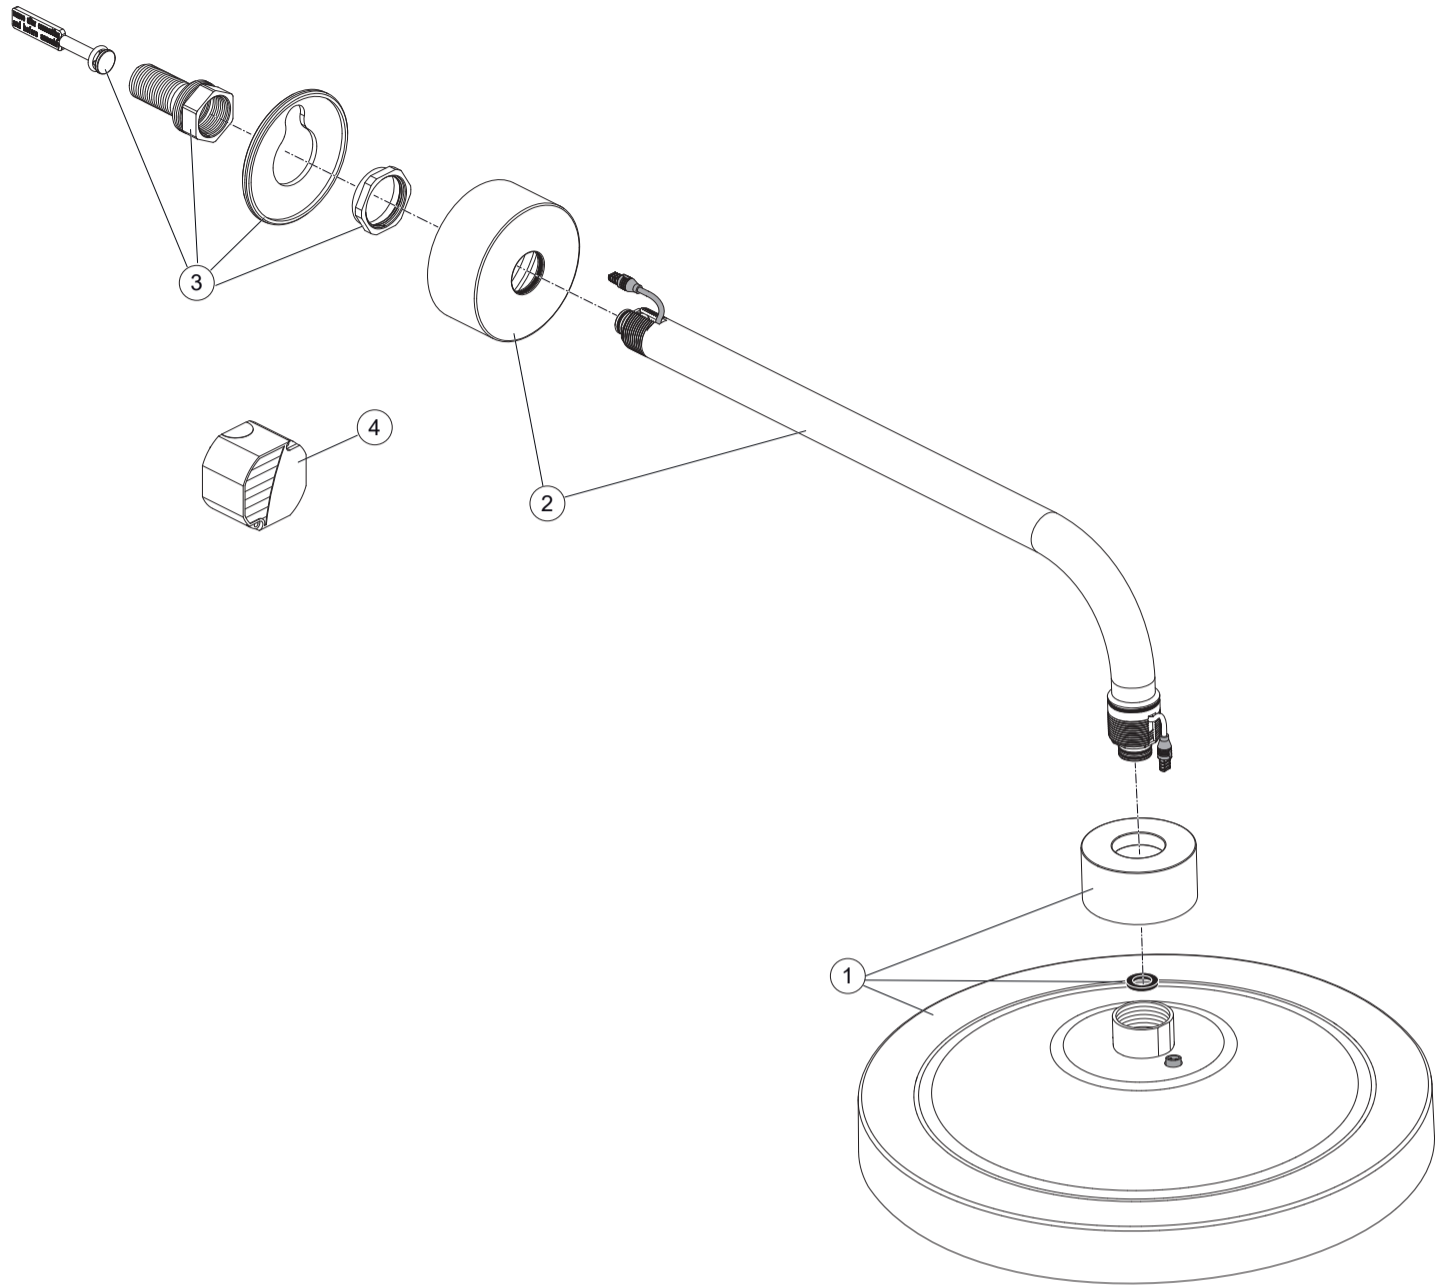

Pos.	Part No.
1	A 861 691 AA
2	A 861 731 AA
3	A 861 732 NU
4	A 861 817 NU

Ideal Standard

**IDEALRAIN SOLOS**  
**A 7887 ..**

0324 / A 869 079

Ideal Standard International NV  
 Corporate Village - Gent Building  
 Da Vincilaan 2  
 1935 Zaventem  
 Belgium