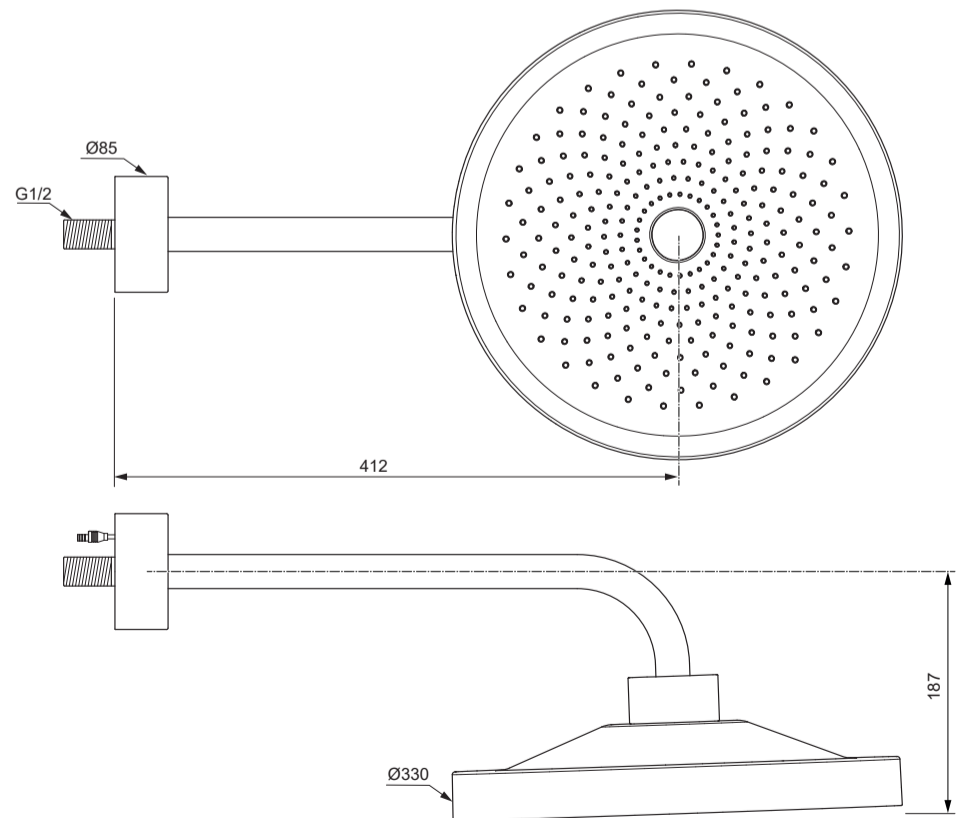

Pos.	Part No.
1	A 861 691 AA
2	A 861 731 AA
3	A 861 732 NU
4	A 861 817 NU

Ideal Standard

**IDEALRAIN SOLOS**  
**A 7887 ..**

0324 / A 869 079

Ideal Standard International NV  
 Corporate Village - Gent Building  
 Da Vincilaan 2  
 1935 Zaventem  
 Belgium