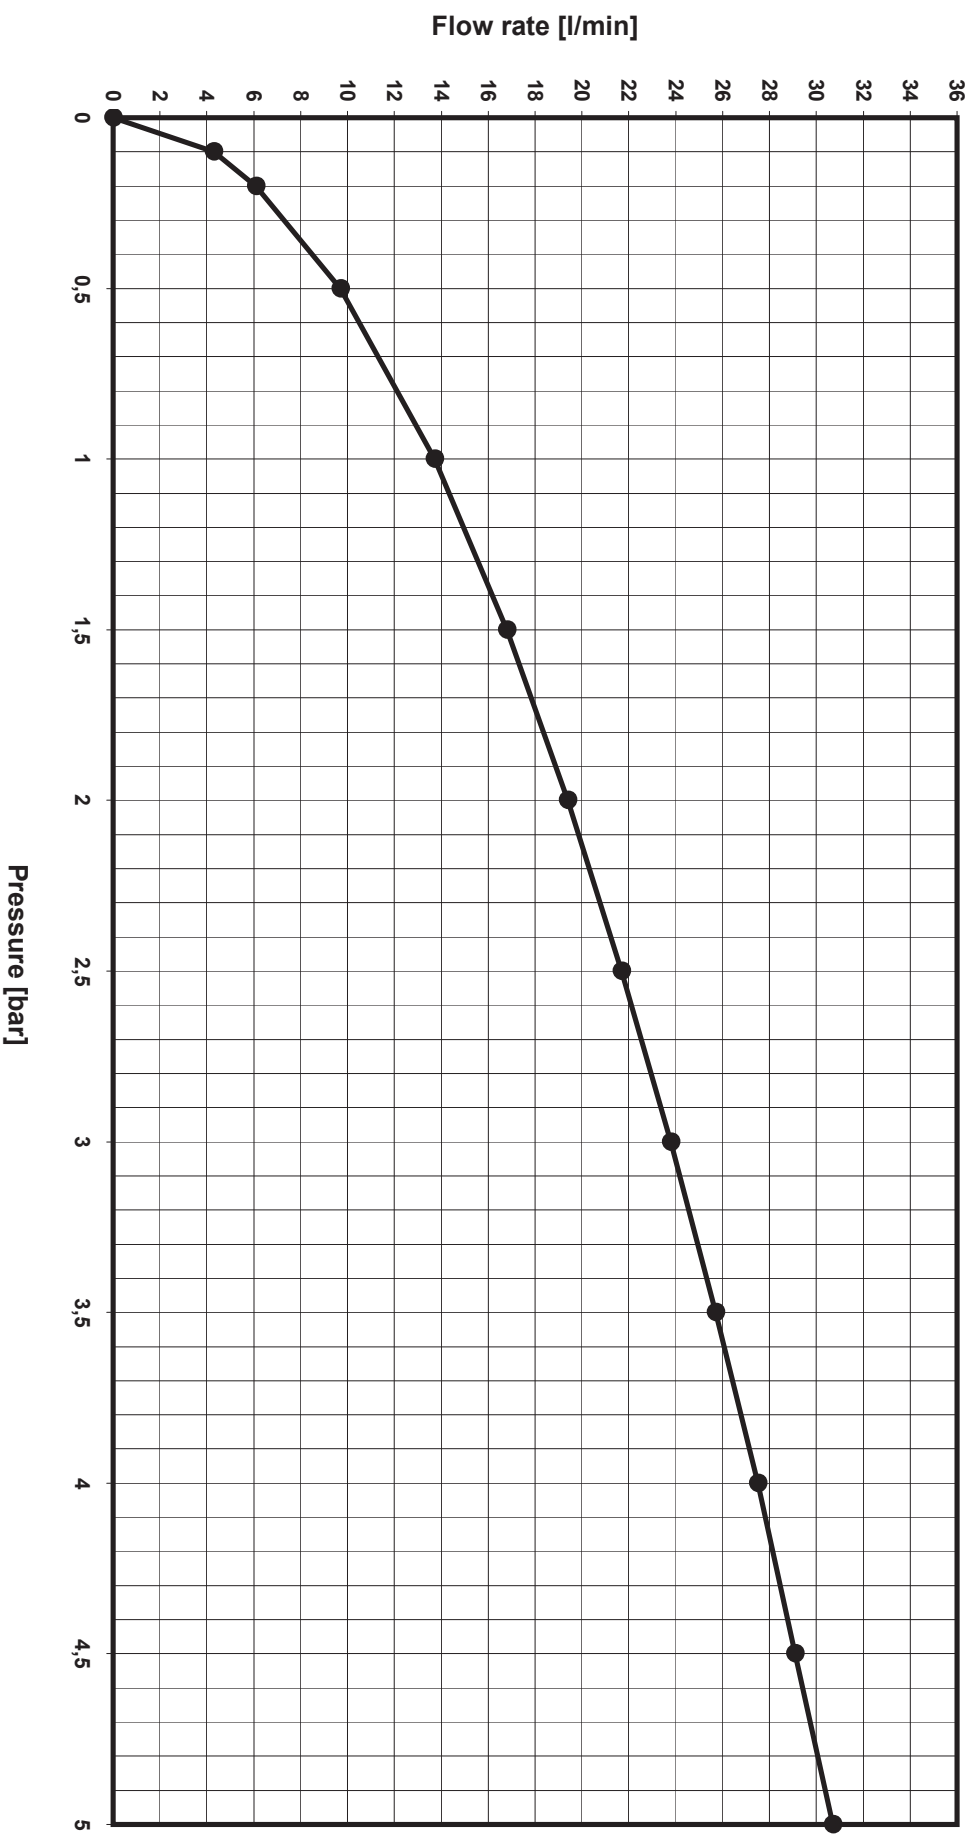

**A6155AA, A6156AA, A6157AA, A6158AA  
CERAPLUS ELECTRONIC SHOWER MIXER BIN**

—●— Mixed water - Aerator A