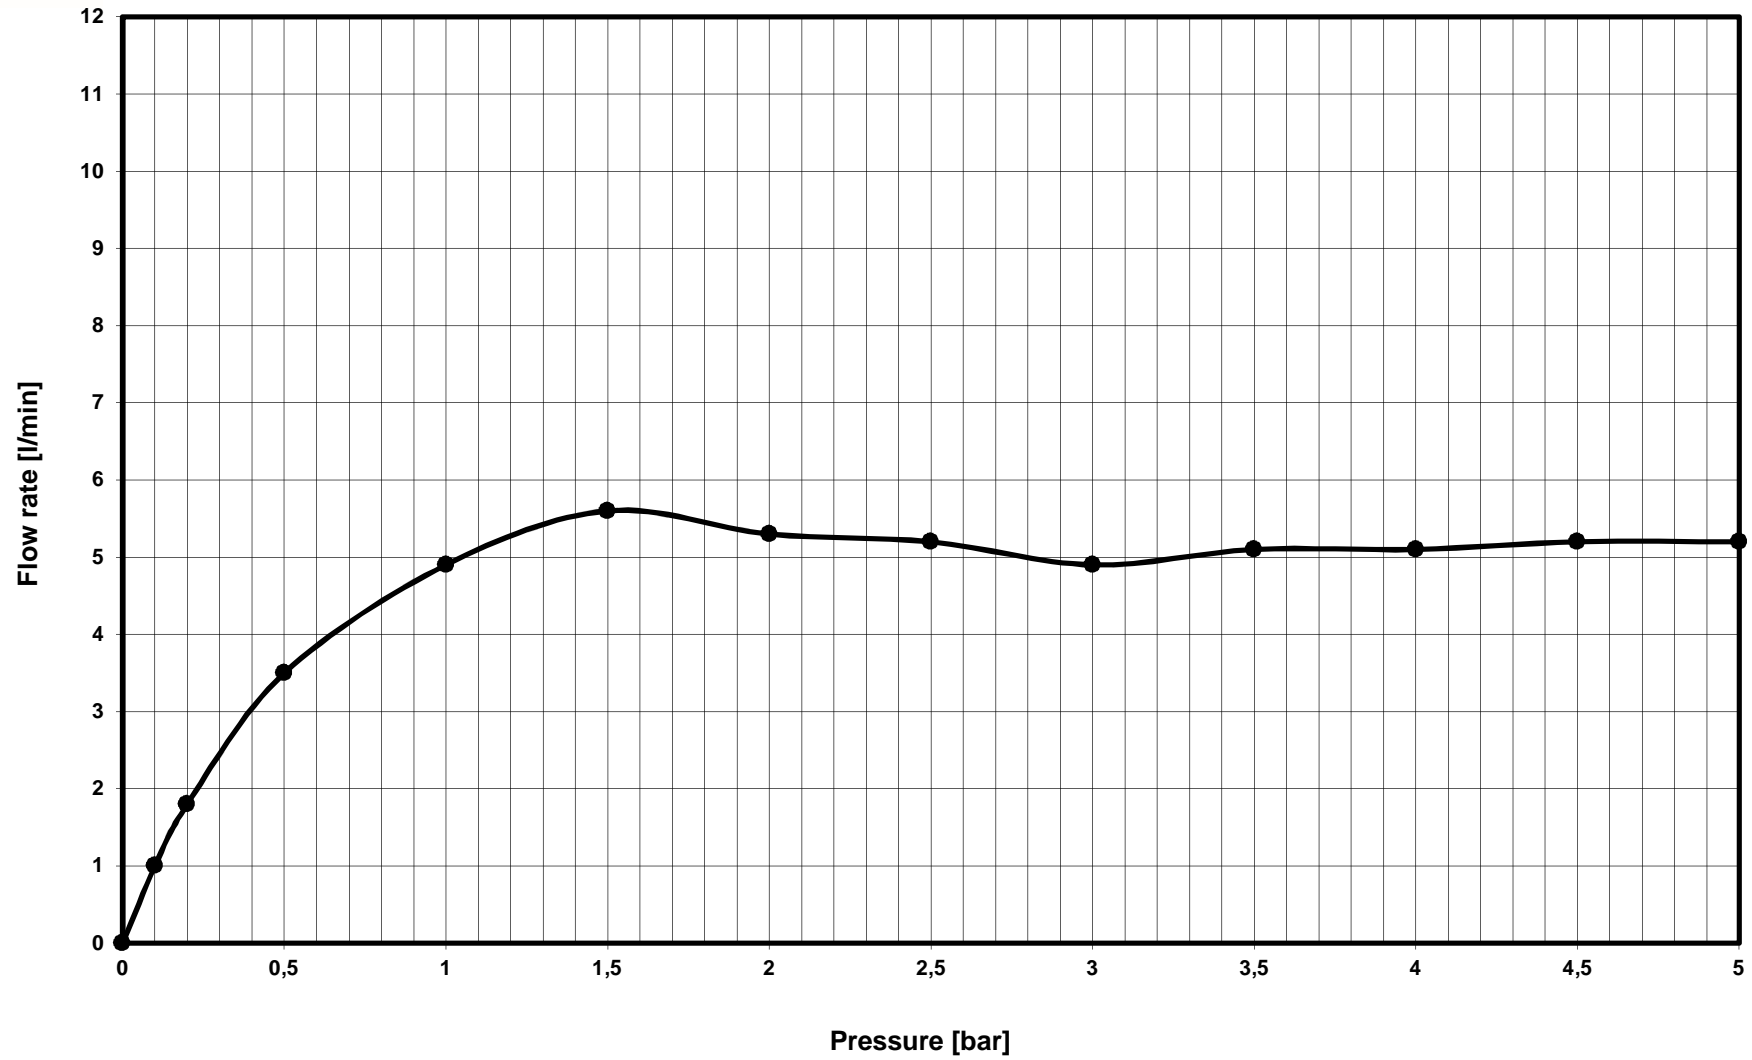

Ideal Standard

BC757AA CONCA VESSEL MXR R-MTD 5L PUW/M CHR

—●— Mixed water - series