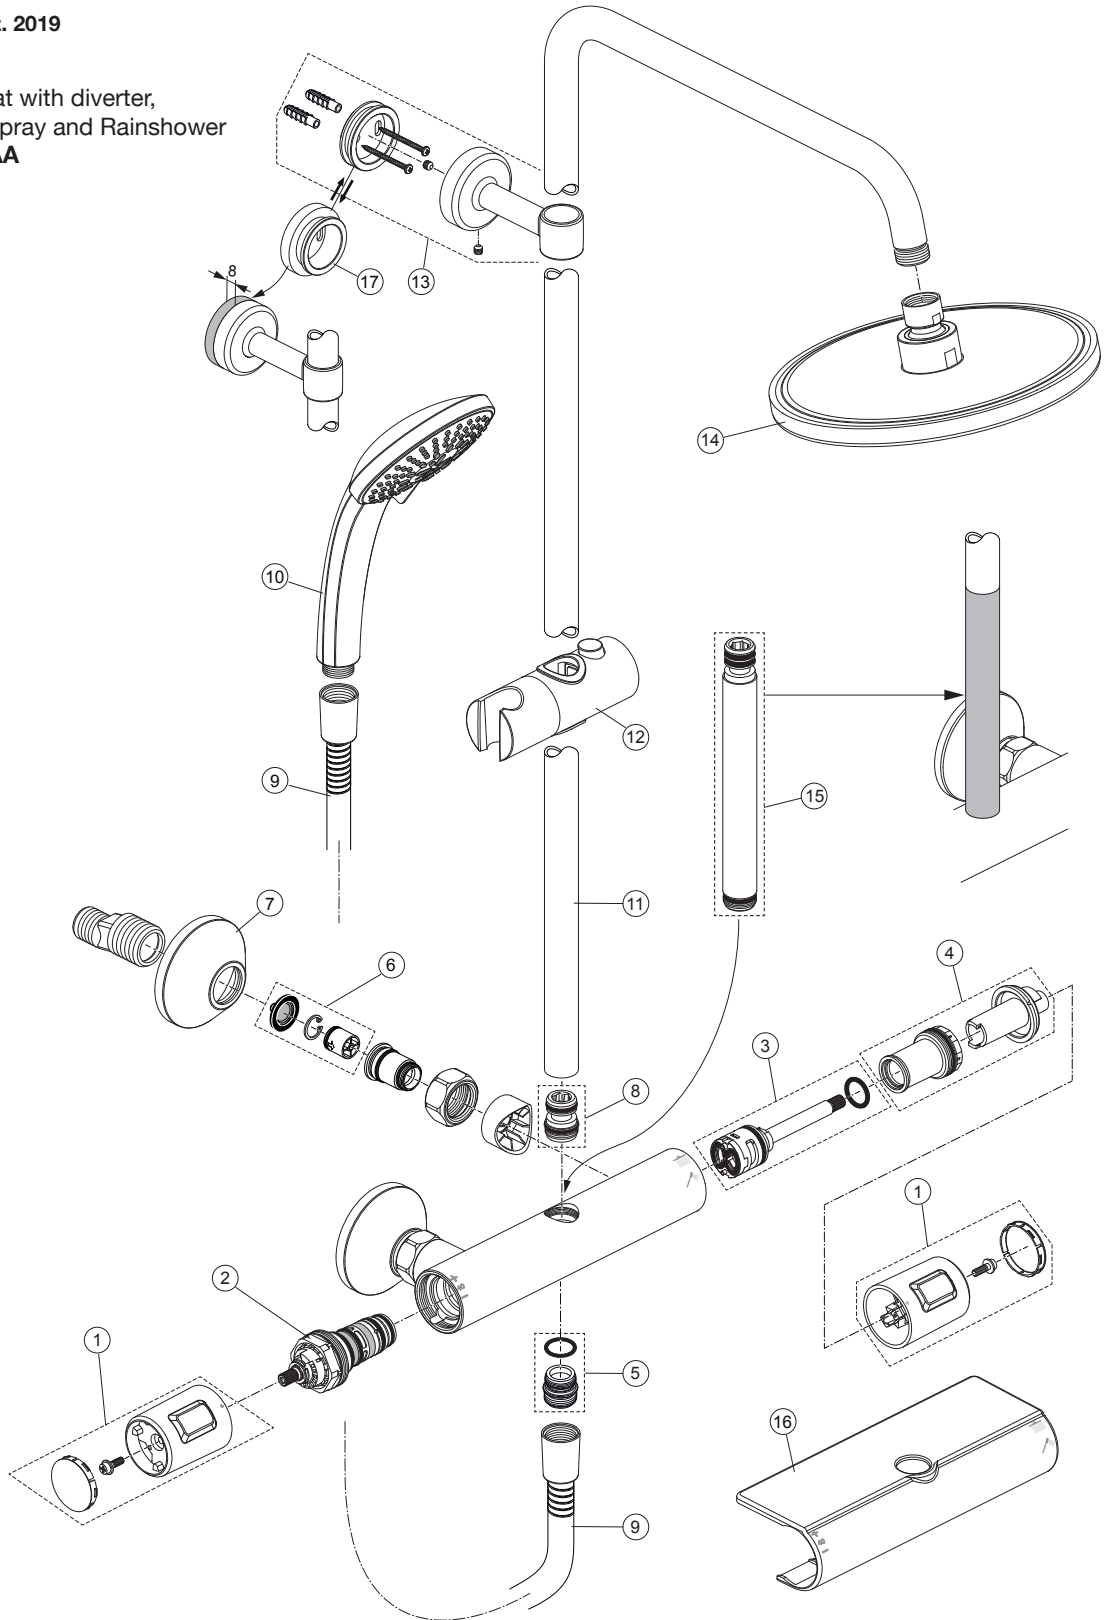

Produced from: Dez. 2019

Shower Thermostat with diverter,
shower bar, handspray and Rainshower
chrome **A7208AA**

Pos.	Description	Part-Number	Qty.	Pos.	Description	Part-Number	Qty.
1	Handle cpl.	A 861 370 AA	1 Set	11	Shower bar 1100 mm	A 861 377 AA	1 pcs
2	Thermostatic Cartridge cpl.	A 861 371 NU	1 pcs	12	Slider & holder f. handshr.	B 960 976 AA	1 Set
3	Stop valve with diverter	A 861 375 NU	1 Set	13	Wall fixation complete	A 861 331 AA	1 pcs
4	Thread ring + stopring cpl.	A 861 376 NU	1 Set	14	Headshower Ø200	A 861 378 AA	1 pcs
5	Nipple G1/2 outside cpl.	A 861 374 NU	1 Set	15	Extension kit 150mm long	A 861 379 AA	1 Set
6	Non-return valve	A 861 372 NU	1 Set		Extension kit 300mm long	A 861 380 AA	1 Set
7	Escutcheon	A 960 914 AA	1 pcs	16	Warp over shelf	A 861 383 AA	1 pcs
8	Connection nipple cpl.	A 861 385 NU	1 Set	17	Fixing plate extension 8mm	A 861 508 AA	1 pcs
9	Shower hose 1500 mm	BE150 AA	1 pcs				
10	Handspray Ø100-3F-8l/min	B 9403 AA	1 pcs				