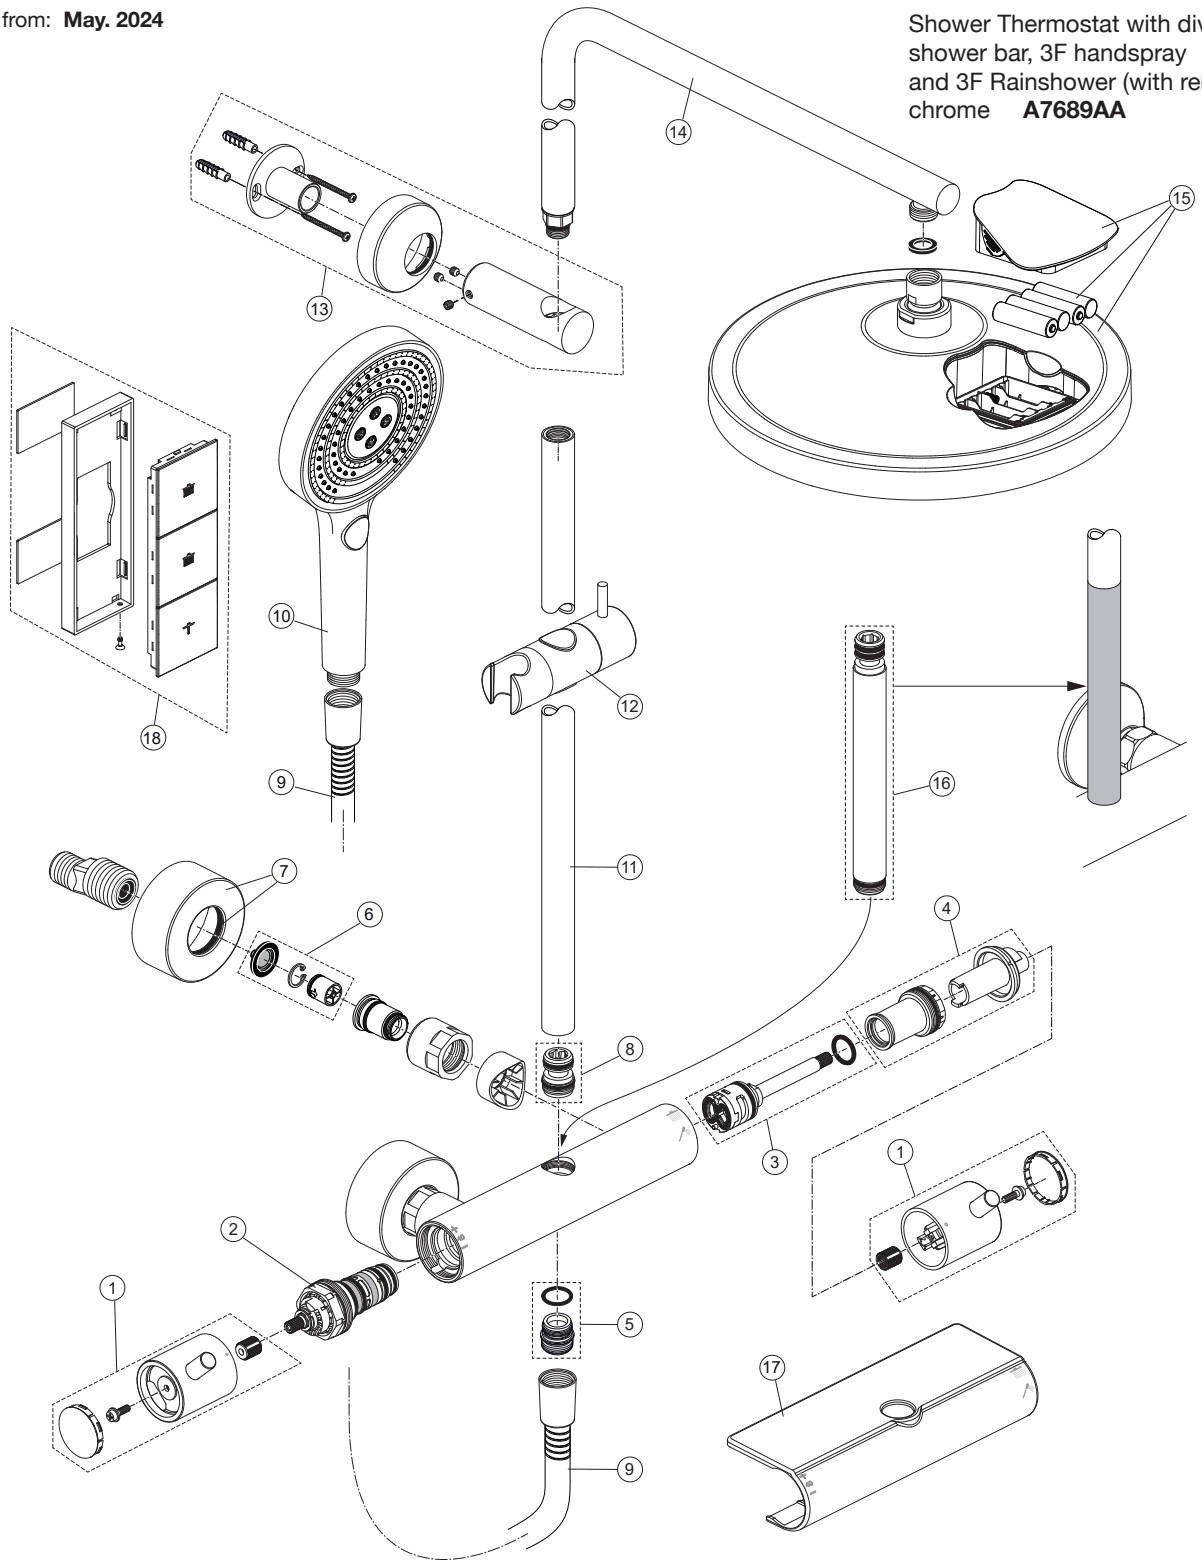

Produced from: **May. 2024**

Shower Thermostat with diverter, shower bar, 3F handspray and 3F Rainshower (with remote) chrome **A7689AA**

**Replace XX with the appropriate finish code**

Chrome = AA Silver Storm = GN Gold = A2 Magnetic Grey = A5 Silk black = XG

**Example spare part order:**

**A 861 568 AA** in Chrome

Pos.	Description	Part-Number	Qty.	Pos.	Description	Part-Number	Qty.
1	Handle cpl.	<b>A 861 568 XX</b>	1 Set	11	Shower bar	<b>A 861 388 XX</b>	1 pcs
2	Thermostatic Cartridge cpl.	<b>A 861 371 NU</b>	1 pcs	12	Slider & holder f. handshr.	<b>B 961 024 XX</b>	1 Set
3	Stop valve with diverter	<b>A 861 375 NU</b>	1 Set	13	Wall fixation complete	<b>A 861 389 XX</b>	1 Set
4	Thread ring + stopring cpl.	<b>A 861 376 NU</b>	1 Set	14	Pipe (bend)	<b>A 861 569 XX</b>	1 pcs
5	Nipple G1/2 outside cpl.	<b>A 861 498 NU</b>	1 Set	15	Headshower 3Func. + pos.18	<b>A 7889 XX</b>	1 pcs
6	Non-return valve	<b>A 861 372 NU</b>	1 Set	16	Extension kit 150mm long	<b>A 861 379 XX</b>	1 Set
7	Escutcheon cpl. (Colour Silk black)	<b>B 960 714 XX</b> <b>B 961 016 XG</b>	2 Set		Extension kit 300mm long	<b>A 861 380 XX</b>	1 Set
8	Connection nipple cpl.	<b>A 861 385 NU</b>	1 Set	17	Warp over shelf	<b>A 861 383 AA**</b>	1 pcs
9	Shower hose 1750 mm	<b>BE 175 XX</b>	1 pcs	18	Remote control for Headshower	<b>A 861 733 XX</b>	1 Set
10	Handspray 3Func. Ø130	<b>A 7896 XX</b>	1 pcs				