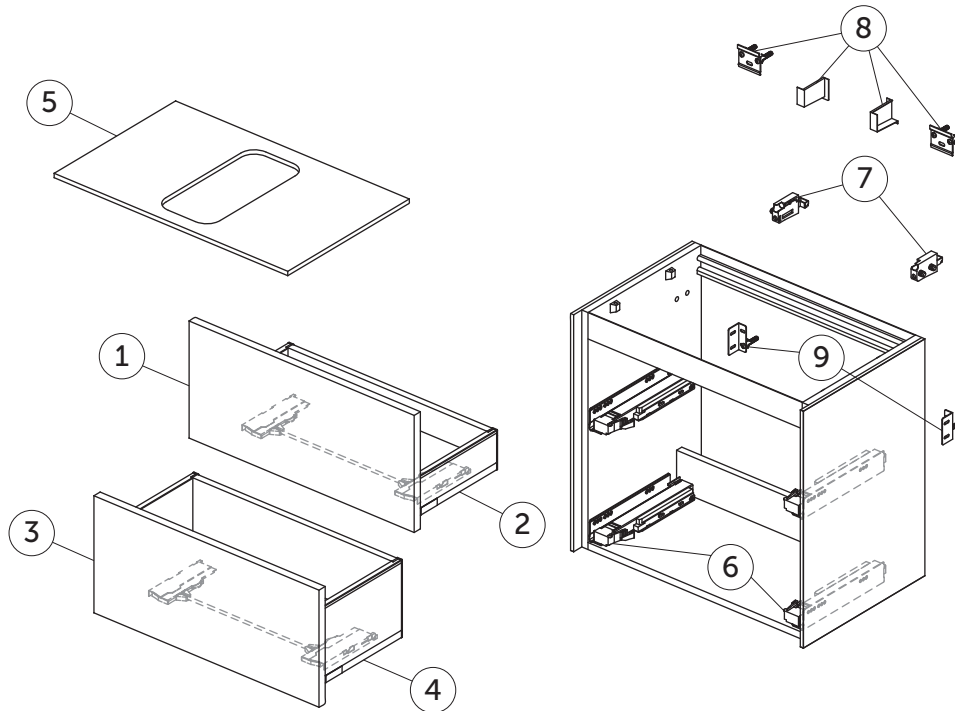

SPARE PARTS

Basin Unit 600
2 drawers

Page 1 of 2

Item	Description	Colour/Finish	Code No.	Quantity
1	Upper Drawer front panel 580 x 267	Y1 - Matt White Y2 - Matt Anthracite Y3 - Matt Sunset Y4 - Smoked Oak Y5 - Dark Walnut Y6 - Light Oak	TV749Y1 TV749Y2 TV749Y3 TV749Y4 TV749Y5 TV749Y6	1
2	Upper Drawer structure box 60 x 37	Y2 - Matt Anthracite	TV750Y2	1
3	Lower Drawer front panel 580 x 267	Y1 - Matt White Y2 - Matt Anthracite Y3 - Matt Sunset Y4 - Smoked Oak Y5 - Dark Walnut Y6 - Light Oak	TV751Y1 TV751Y2 TV751Y3 TV751Y4 TV751Y5 TV751Y6	1
4	Lower Drawer structure box 60 x 37	Y2 - Matt Anthracite	TV752Y2	1
5	Worktop 602 x 373 center cut	Y1 - Matt White Y2 - Matt Anthracite Y3 - Matt Sunset Y4 - Smoked Oak Y5 - Dark Walnut Y6 - Light Oak	TV723Y1 TV723Y2 TV723Y3 TV723Y4 TV723Y5 TV723Y6	1
	Worktop 602 x 373 no cut	Y1 - Matt White Y2 - Matt Anthracite Y3 - Matt Sunset Y4 - Smoked Oak Y5 - Dark Walnut Y6 - Light Oak	TV724Y1 TV724Y2 TV724Y3 TV724Y4 TV724Y5 TV724Y6	1
6	Runners 270 Push KIT		TV72567	pair
7	Hanging brackets KIT 1		RV08267	pair
8	Wall fixation KIT 1 new		TV72667	14
9	Safety KIT (brackets, screws & plugs)		TV38767	12