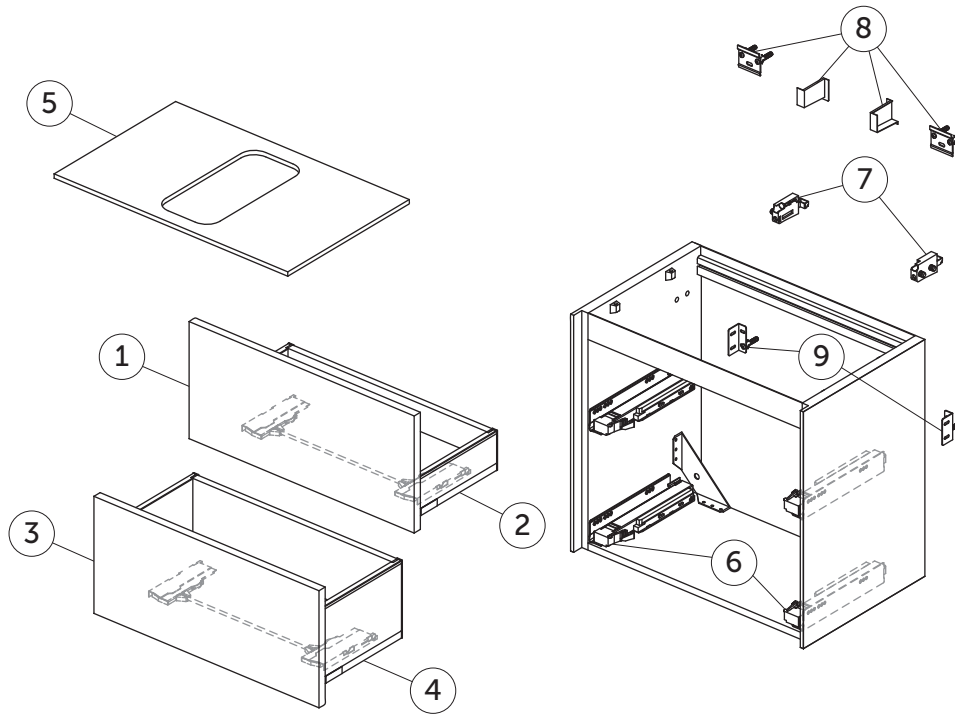

SPARE PARTS

Basin Unit 600
2 drawers

Item	Description	Colour/Finish	Code No.	Quantity
1	Upper Drawer front panel ns 580 x 267	Y1 - Matt White Y2 - Matt Anthracite Y3 - Matt Sunset Y4 - Smoked Oak Y5 - Dark Walnut Y6 - Light Oak	TF036Y1 TF036Y2 TF036Y3 TF036Y4 TF036Y5 TF036Y6	1
2	Upper Drawer structure box ns 60 x 37	Y2 - Matt Anthracite	TF037Y2	1
3	Lower Drawer front panel ns 580 x 267	Y1 - Matt White Y2 - Matt Anthracite Y3 - Matt Sunset Y4 - Smoked Oak Y5 - Dark Walnut Y6 - Light Oak	TF038Y1 TF038Y2 TF038Y3 TF038Y4 TF038Y5 TF038Y6	1
4	Lower Drawer structure box ns 60 x 37	Y2 - Matt Anthracite	TF039Y2	1
5	Worktop ns 602 x 373 center cut	Y1 - Matt White Y2 - Matt Anthracite Y3 - Matt Sunset Y4 - Smoked Oak Y5 - Dark Walnut Y6 - Light Oak	TF004Y1 TF004Y2 TF004Y3 TF004Y4 TF004Y5 TF004Y6	1
	Worktop ns 602 x 373 no cut	Y1 - Matt White Y2 - Matt Anthracite Y3 - Matt Sunset Y4 - Smoked Oak Y5 - Dark Walnut Y6 - Light Oak	TF005Y1 TF005Y2 TF005Y3 TF005Y4 TF005Y5 TF005Y6	1
6	Runners 270 Push KIT		TV72567	pair
7	Hanging brackets KIT 1		RV08267	pair
8	Wall fixation KIT 1 new		TV72667	14
9	Safety KIT (brackets, screws & plugs)		TV38767	12

Manufactured post May 2021.
Manufacturer traceability code 9999.

Ideal Standard International NV
Corporate Village – Gent Building
Da Vincilaan 2
B1935 – Zaventem
Belgium

BE +32 (0)2 325 66 33
BG +359 675 30362
DE +49 (0)228 521 580
EG +202 26969700
FR +33 (0)1 49 38 28 00
GB 01482 496 318
GR +30 210 67 90 810
HR +38591 22 99 304

HU +36 30 6991 594
IT 800 652 290
ME +971 4 804 2400
NL +31 (0)77 355 08 08
PL +48 71 7868 301/302
RO +40 21 3223 201/202
SI 00386 59 919040
TR +90 216 314 87 87

UA +359 675 30 468
AL/XK/BA +359 887 709 696
CZ/SK +420 417 592 179
DK/NO/SE +45 75 84 10 10
ES/PT +34 93 561 80 00
LV/LT/EE +371 673 57 792
RS/MK/ME +381 11 713 80 58
RU/MD +7 495 669 23 11