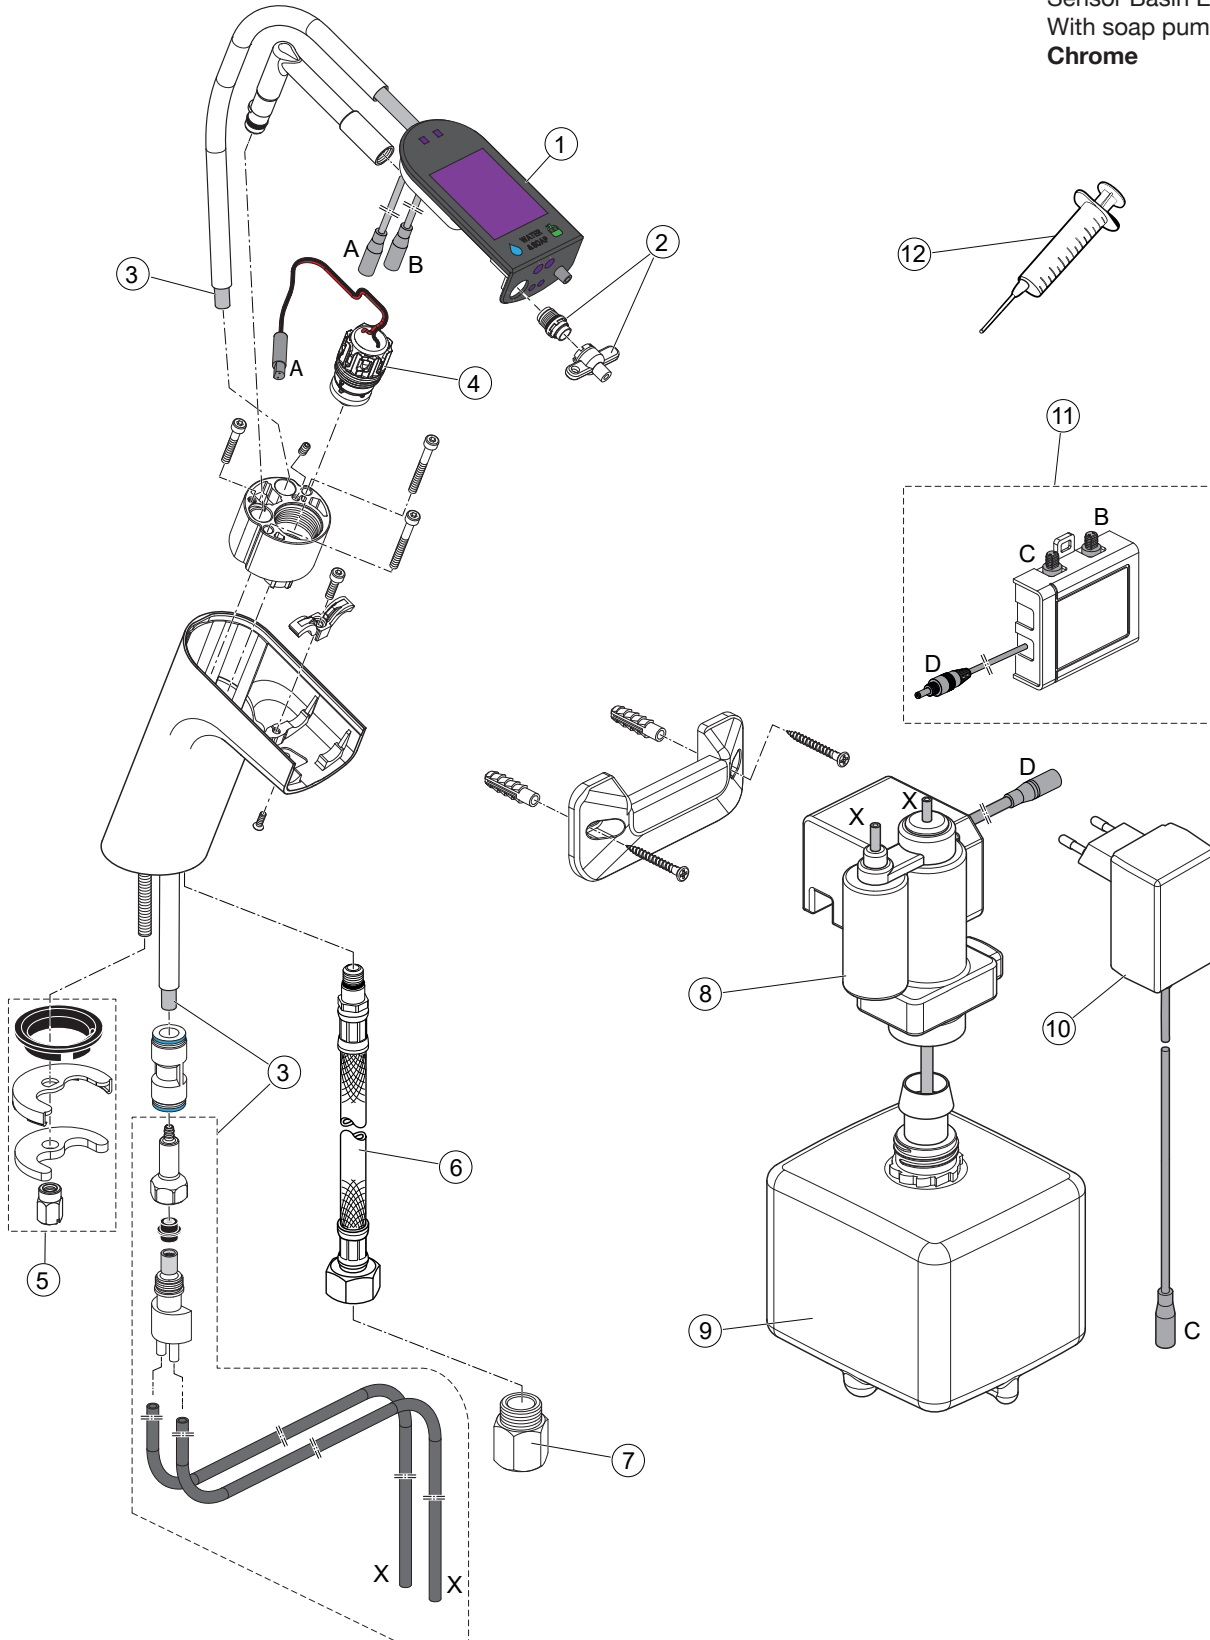

Produced from: April 2021

Sensor Basin Electronic
With soap pump
Chrome **A7488AA**

Pos.	Description	Part-Number	Qty.	Pos.	Description	Part-Number	Qty.
1	TFT Display cpl.	A 861 534 NU	1 Set	9	Soap bottle 1,25l	A 7711 NU	6 pcs
2	Flowregulator with Key	A 861 531 NU	1 Set		Soap bottle 1,25l	A 7713 NU	120 pcs
3	Hose unit cpl.	A 861 533 NU	1 Set		Soap bottle 1,25l	A 7714 NU	240 pcs
4	Solenoidvalve 6V G1/2	F 961 050 NU	1 pcs	10	AC-Adapter 6,5V DC / 0,92A	F 961 033 NU	1 pcs
5	Fixation set	A 960 001 NU*	1 Set		Extension cable 2m	A 960 635 NU	1 pcs
6	Flex. hose M10x1/450-G3/8	A 860 794 NU	1 pcs	11	Connection box	A 861 537 NU	1 Set
7	Adapter with flow limiter	A 861 532 NU	1 pcs	12	Service-Kit	A 861 618 NU	1 pcs
8	Soap pump	A 861 535 NU	1 Set				

* Universal-Set (not all parts needed)