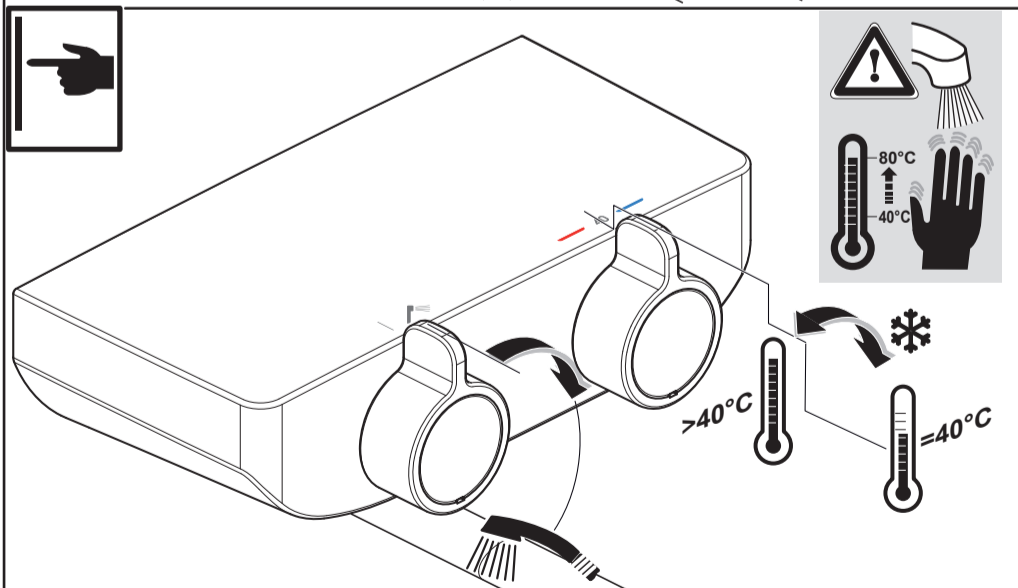

Ideal Standard

**CERAPLUS SAFE OX**  
**A 7608 ..**

0523 / A 869 029  
 Made in Germany

Ideal Standard International NV  
 Corporate Village - Gent Building  
 Da Vincilaan 2  
 1935 Zaventem  
 Belgium

www.idealstandardinternational.com