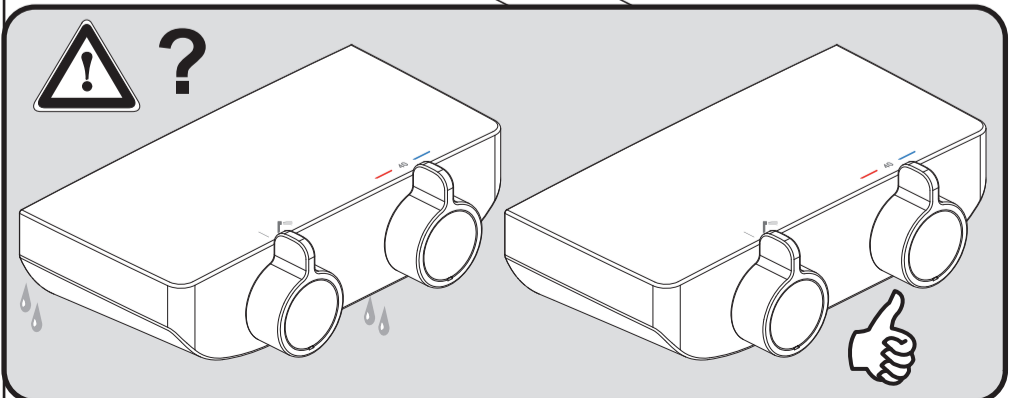

Ideal Standard

**CERAPLUS SAFE OX**  
**A 7608 ..**

0523 / A 869 029  
 Made in Germany

Ideal Standard International NV  
 Corporate Village - Gent Building  
 Da Vincilaan 2  
 1935 Zaventem  
 Belgium

www.idealstandardinternational.com