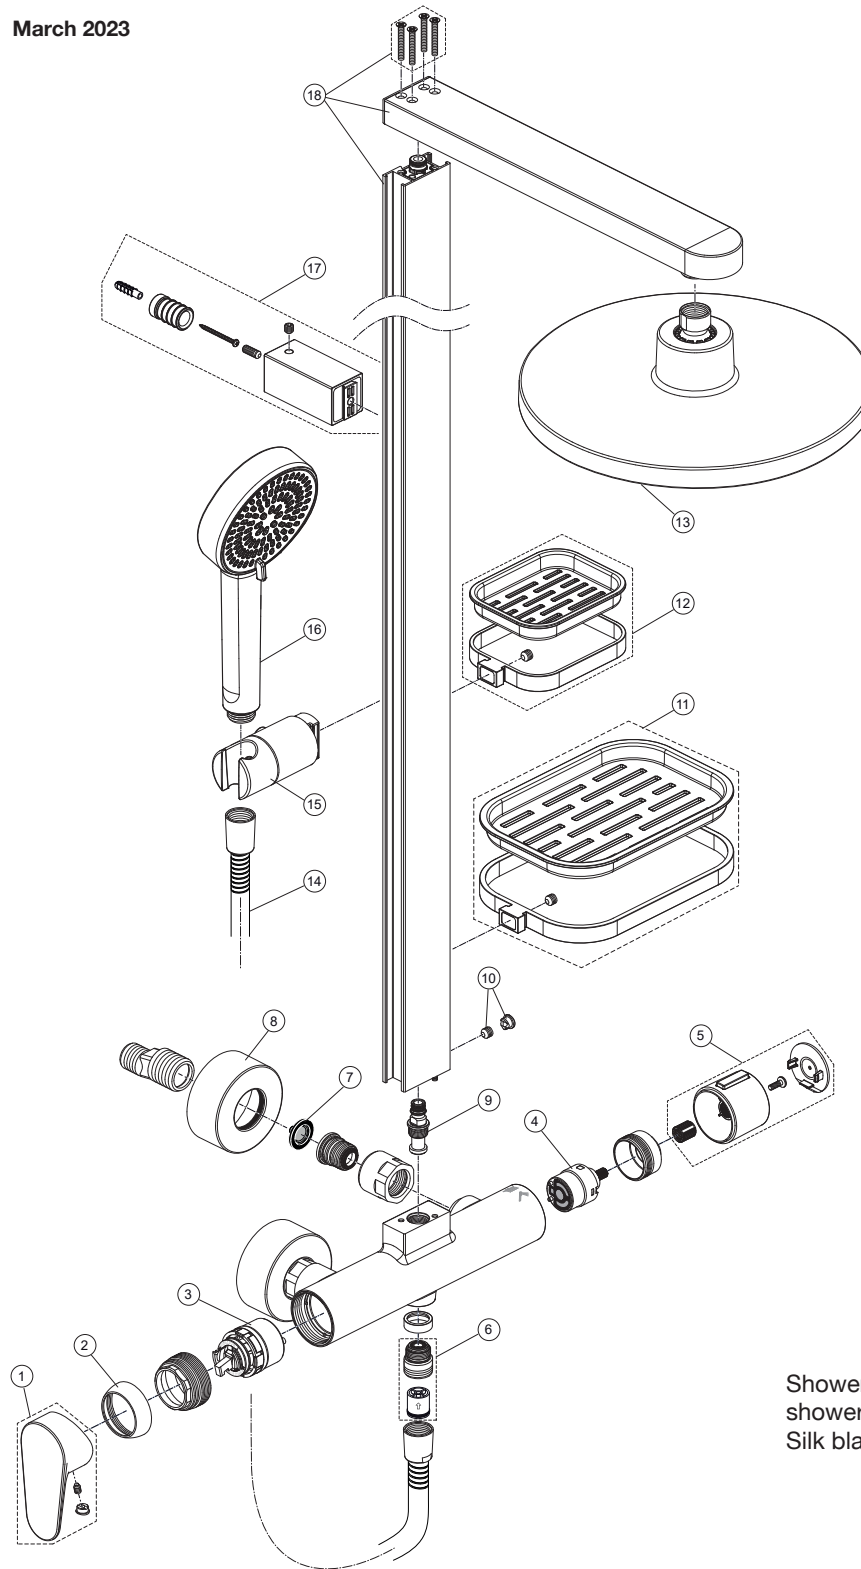

Produced from: March 2023

Shower Mixer with diverter,
shower bar, handspray and Rainshower
Silk black **BD584XG**

Replace XX with the appropriate finish code

Rose = RO Silver = SI Silk black = XG

Example spare part order:

A 861 620 XG in Silk black

Pos.	Description	Part-Number	Qty.	Pos.	Description	Part-Number	Qty.
1	Handle cpl.	A 861 648 XX	1 Set	11	Soap dish big	A 861 631 XX	1 Set
2	Cover cap	A 861 649 XX	1 pcs	12	Soap dish small	A 861 632 XX	1 Set
3	Cartridge Ø38	A 861 156 NU*	1 Set	13	Head shower 2F	BD 581 XX	1 pcs
4	Diverter	A 861 650 NU	1 Set	14	Shower hose 1750 mm	BE 175 XX	1 pcs
5	Handle cpl.	A 861 777 XX	1 Set	15	Slider & holder f. handshr	A 861 629 XX	1 Set
6	Nipple G1/2 outside cpl.	A 861 624 XX	1 Set	16	Hand shower 2F	BD 580 XX	1 pcs
7	Filter Fiber G3/4	B 961 643 NU	1 pcs	17	Wall fixation complete	A 861 630 XX	1 Set
8	Escutcheon	A 861 625 XX	1 pcs	18	Shower bar	A 861 628 XX	1 Set
9	Connection nipple cpl.	A 861 627 NU	1 Set				
10	Screw with cap	A 861 640 XX	1 Set				

*Universal set (not all parts needed)