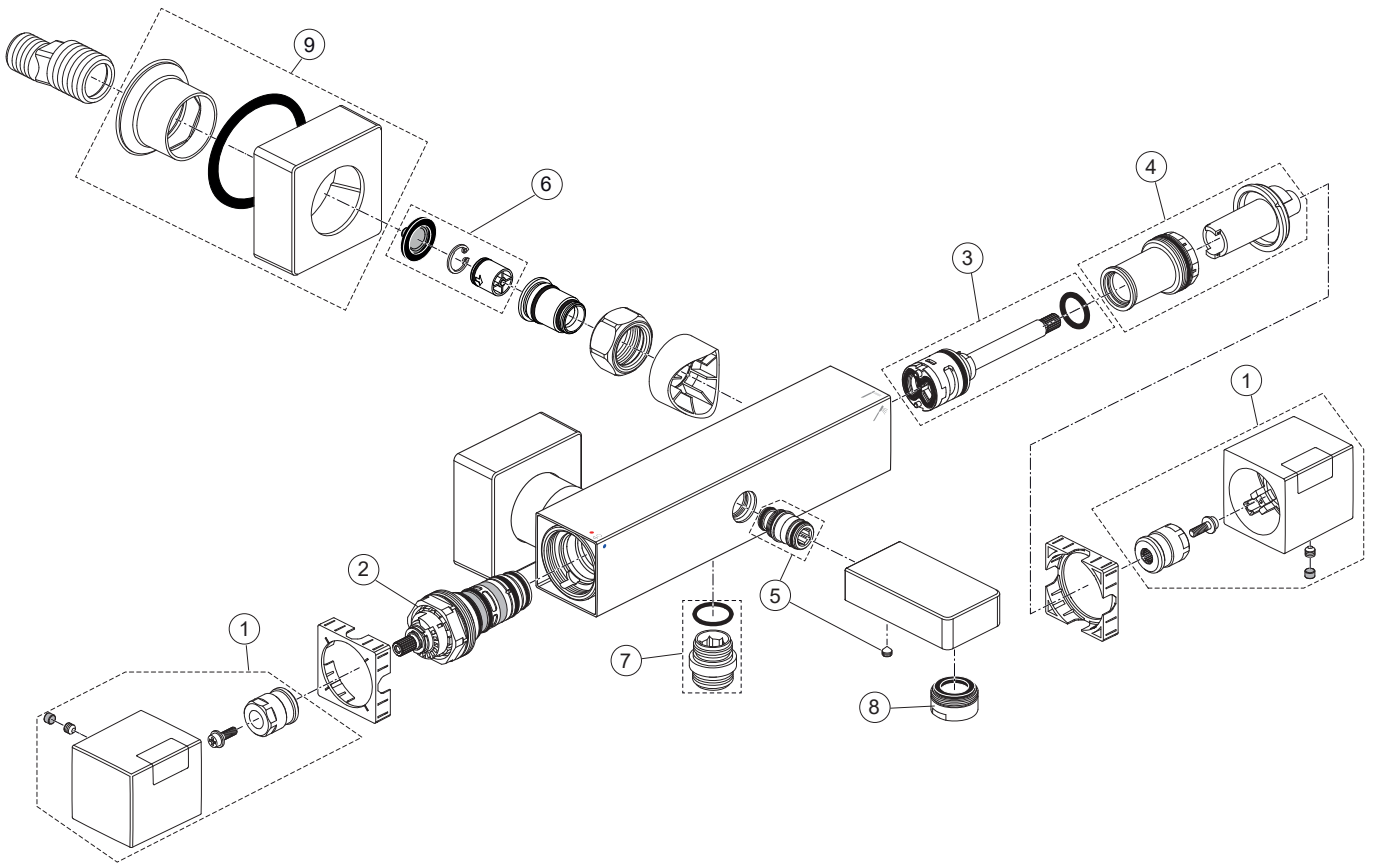

Ceratherm C100 A7538 ..

Produced from: **June. 2021**

Shower Thermostat
chrome **A7538AA**

Pos.	Description	Part-Number	Qty.	Pos.	Description	Part-Number	Qty.
1	Handle cpl.	A 861 545 AA	1 Set				
2	Thermostatic Cartridge cpl.	A 861 371 NU	1 pcs				
3	Stop valve with diverter	A 861 375 NU	1 Set				
4	Thread ring + stopring cpl.	A 861 376 NU	1 Set				
5	Connection nipple cpl.	A 861 549 NU	1 Set				
6	Non-return valve	A 861 372 NU	1 Set				
7	Nipple G1/2 outside cpl.	A 861 546 NU	1 Set				
8	Aerator	A 861 169 AA	1 pcs				
9	Escutcheon cpl.	A 861 547 AA	2 Set				

**Universal set (not all parts needed)*