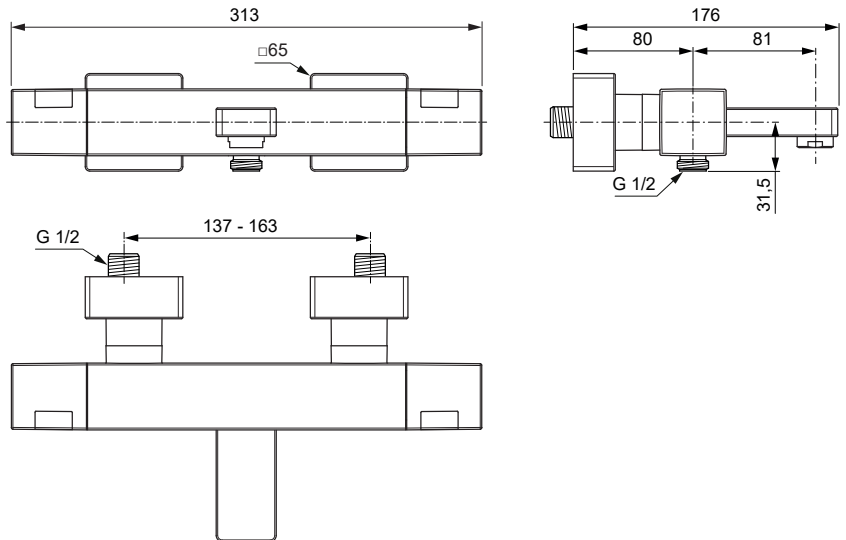

Ceratherm C100 A7538 ..

Produced from: **June. 2021**

Shower Thermostat
chrome **A7538AA**

Pos.	Description	Part-Number	Qty.	Pos.	Description	Part-Number	Qty.
1	Handle cpl.	A 861 545 AA	1 Set				
2	Thermostatic Cartridge cpl.	A 861 371 NU	1 pcs				
3	Stop valve with diverter	A 861 375 NU	1 Set				
4	Thread ring + stopring cpl.	A 861 376 NU	1 Set				
5	Connection nipple cpl.	A 861 549 NU	1 Set				
6	Non-return valve	A 861 372 NU	1 Set				
7	Nipple G1/2 outside cpl.	A 861 546 NU	1 Set				
8	Aerator	A 861 169 AA	1 pcs				
9	Escutcheon cpl.	A 861 547 AA	2 Set				