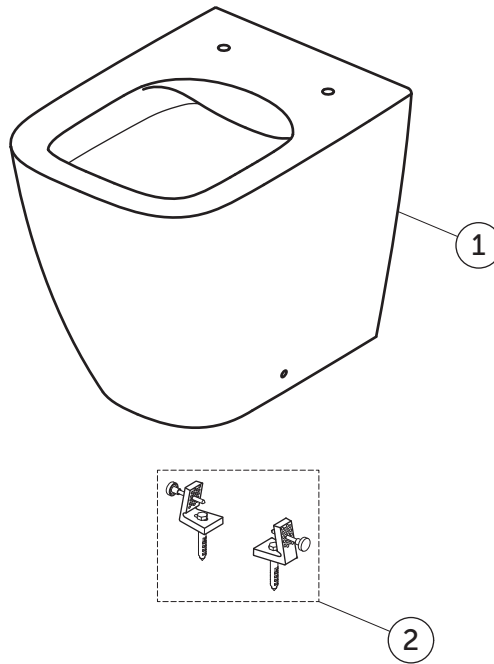

SPARE PARTS

Back To Wall Bowl
RimLS+

T459401

I.LIFE S

| Item | Description | Spare Code |
|------|----------------------------------|------------|
| 1 | BTW BOWL RimLS+ WHT BXD | |
| 2 | FIXATION SET FOR HIDDEN MOUNTING | TT0257919 |