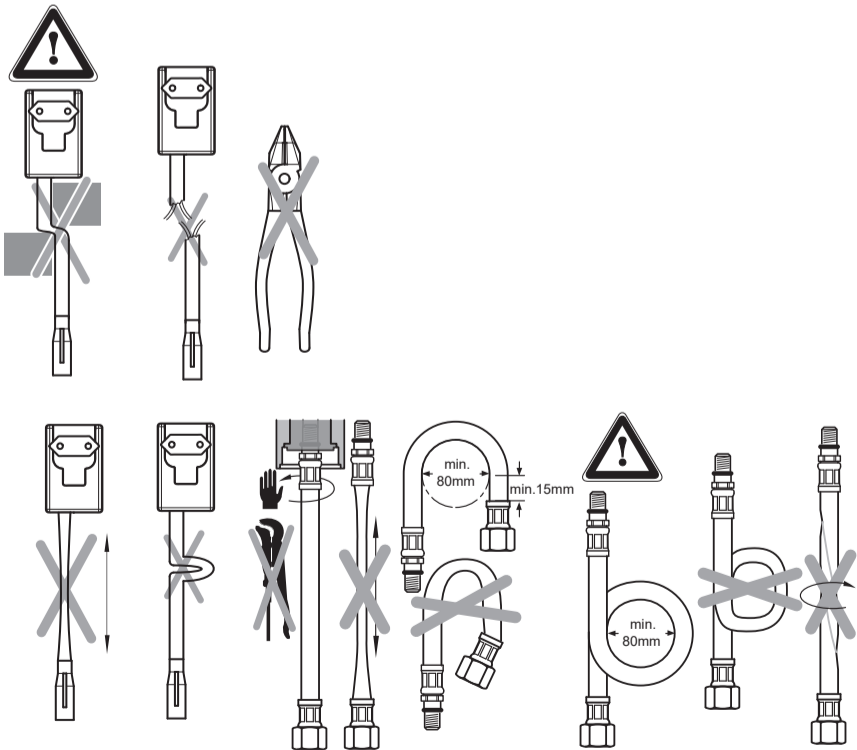

Ideal Standard International NV
Corporate Village - Gent Building
Da Vincilaan 2
1935 Zaventem
Belgium

www.idealstandard.com