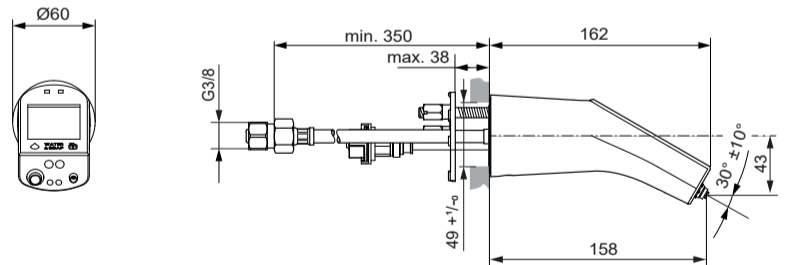

Password: 0000

GET IT ON  
Google Play

Download on the  
App Store

P bar	MAX. 10	5	(3 bar)	
T °C	MAX. 80	40		
			L/min	ml /
			<b>1,9</b>	<b>0,1-2</b>

  
**Ideal Standard**

**INTELLIMIX**  
**A 7707 ..**

0624 / A 869 012  
 Made in Germany