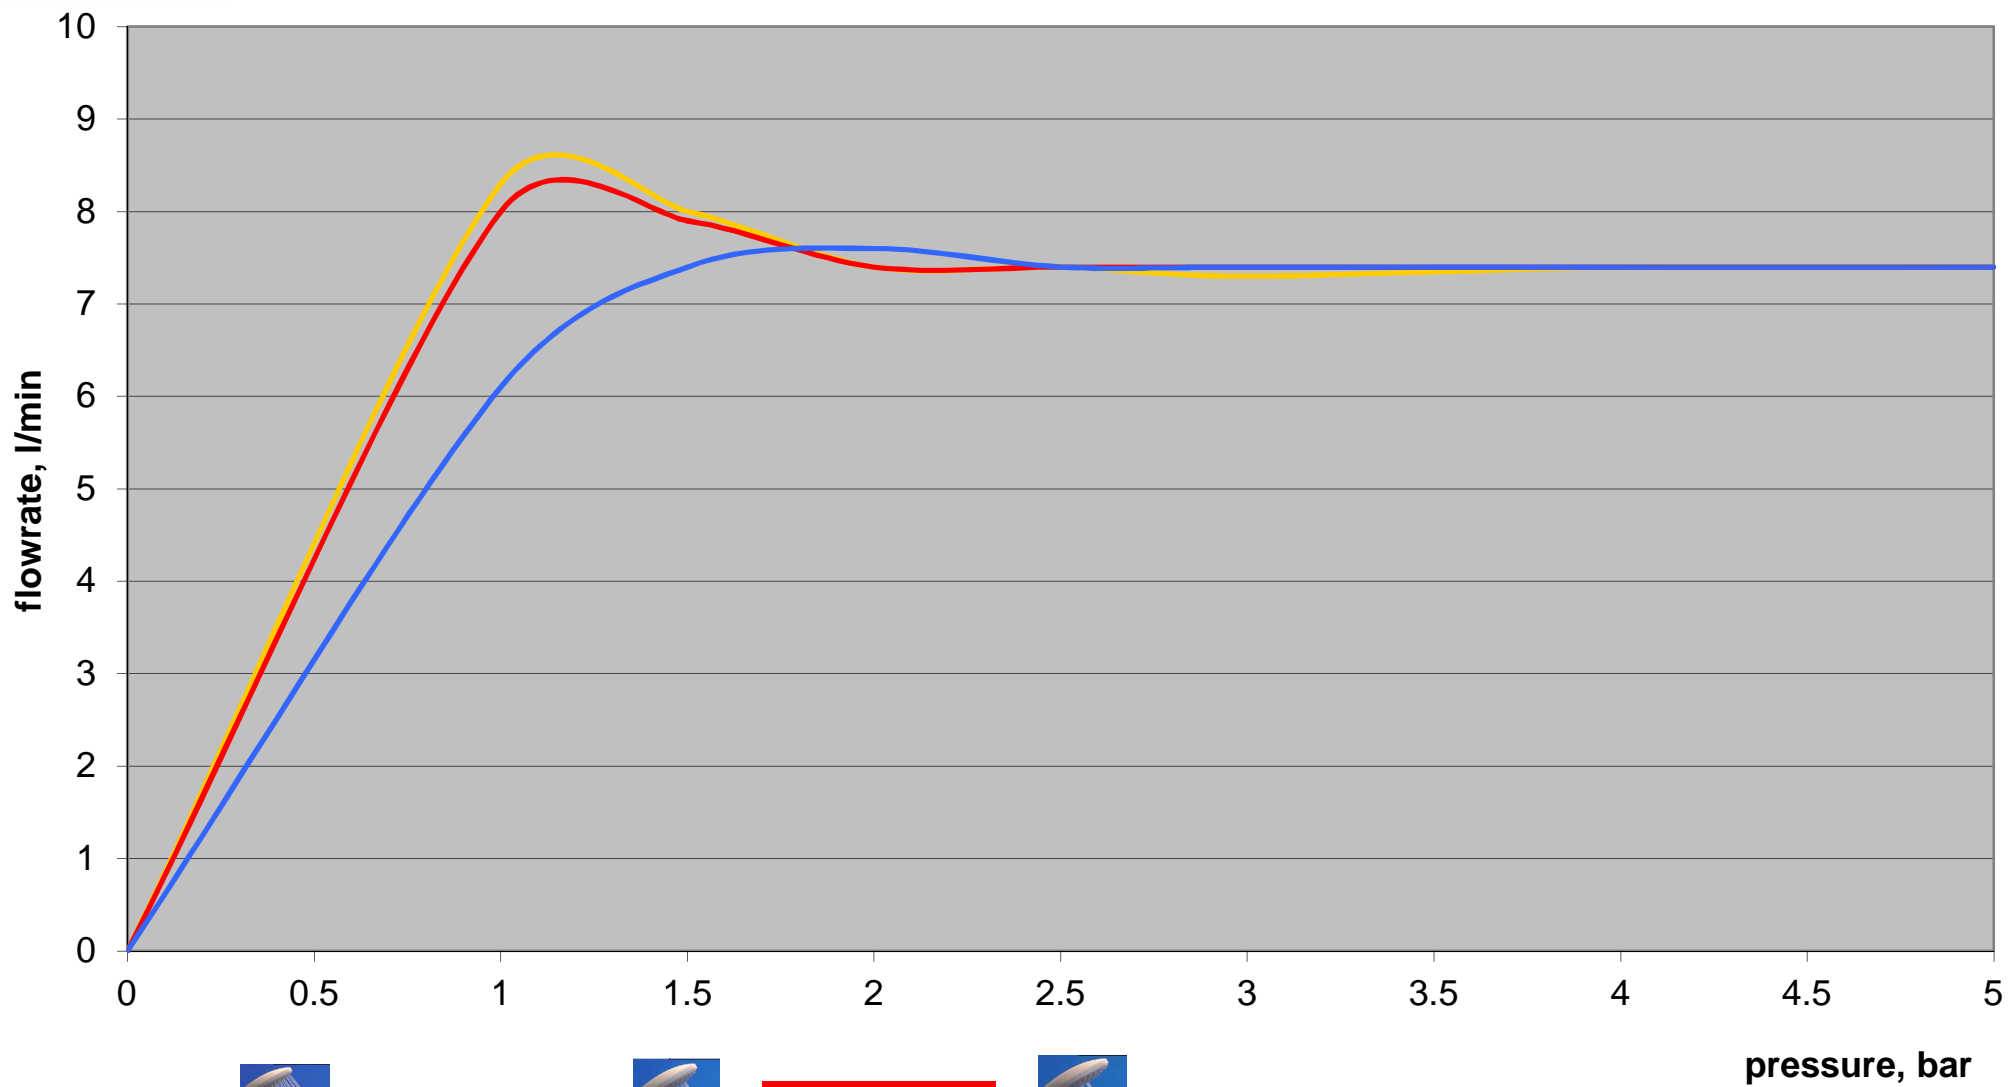

Ideal Standard

B0003AA - B0008AA - B0012AA - B0020AA Hand shower IdealRain Cube - 100mm 3F, with 8 l/min limiter

pressure, bar