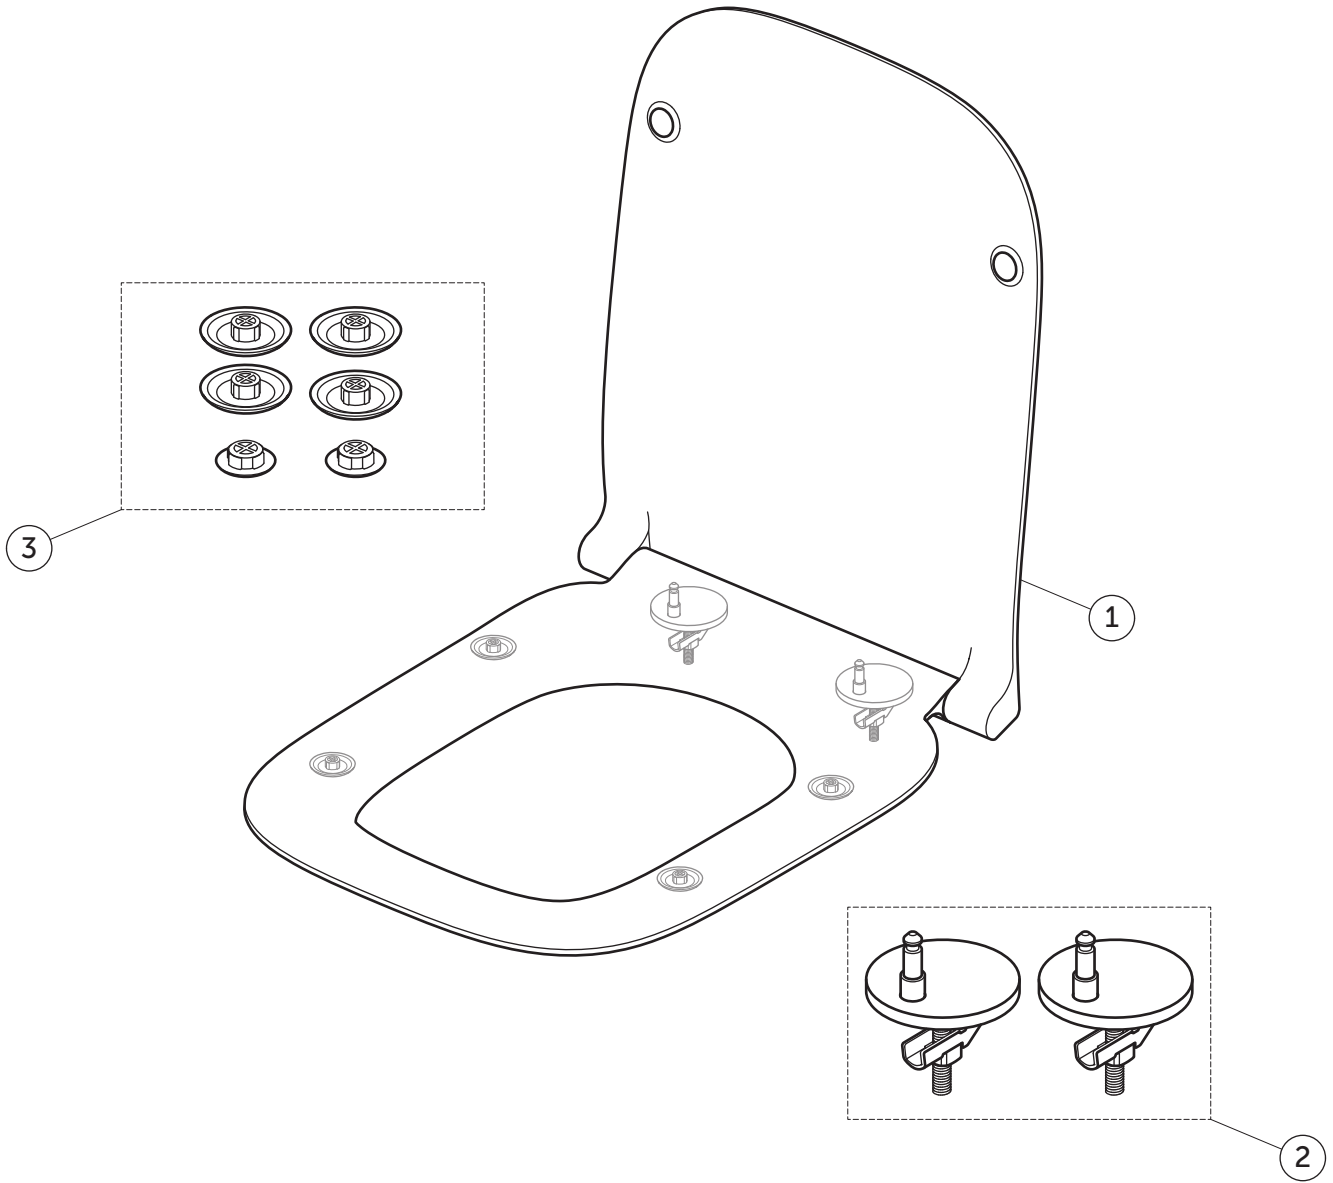

# SPARE PARTS

Seat & Cover  
SW; NC

T500201

I.LIFE B

| Item | Description                              | Spare Code |
|------|--|------------|
| 1    | SEAT & COVER SW NC WHT                   |            |
| 2    | TOILET SEAT HINGE PACK BS22              | TV90067    |
| 3    | TOILET SEAT BUFFERS 6 PCS BS0713 + S0712 | EW02467    |