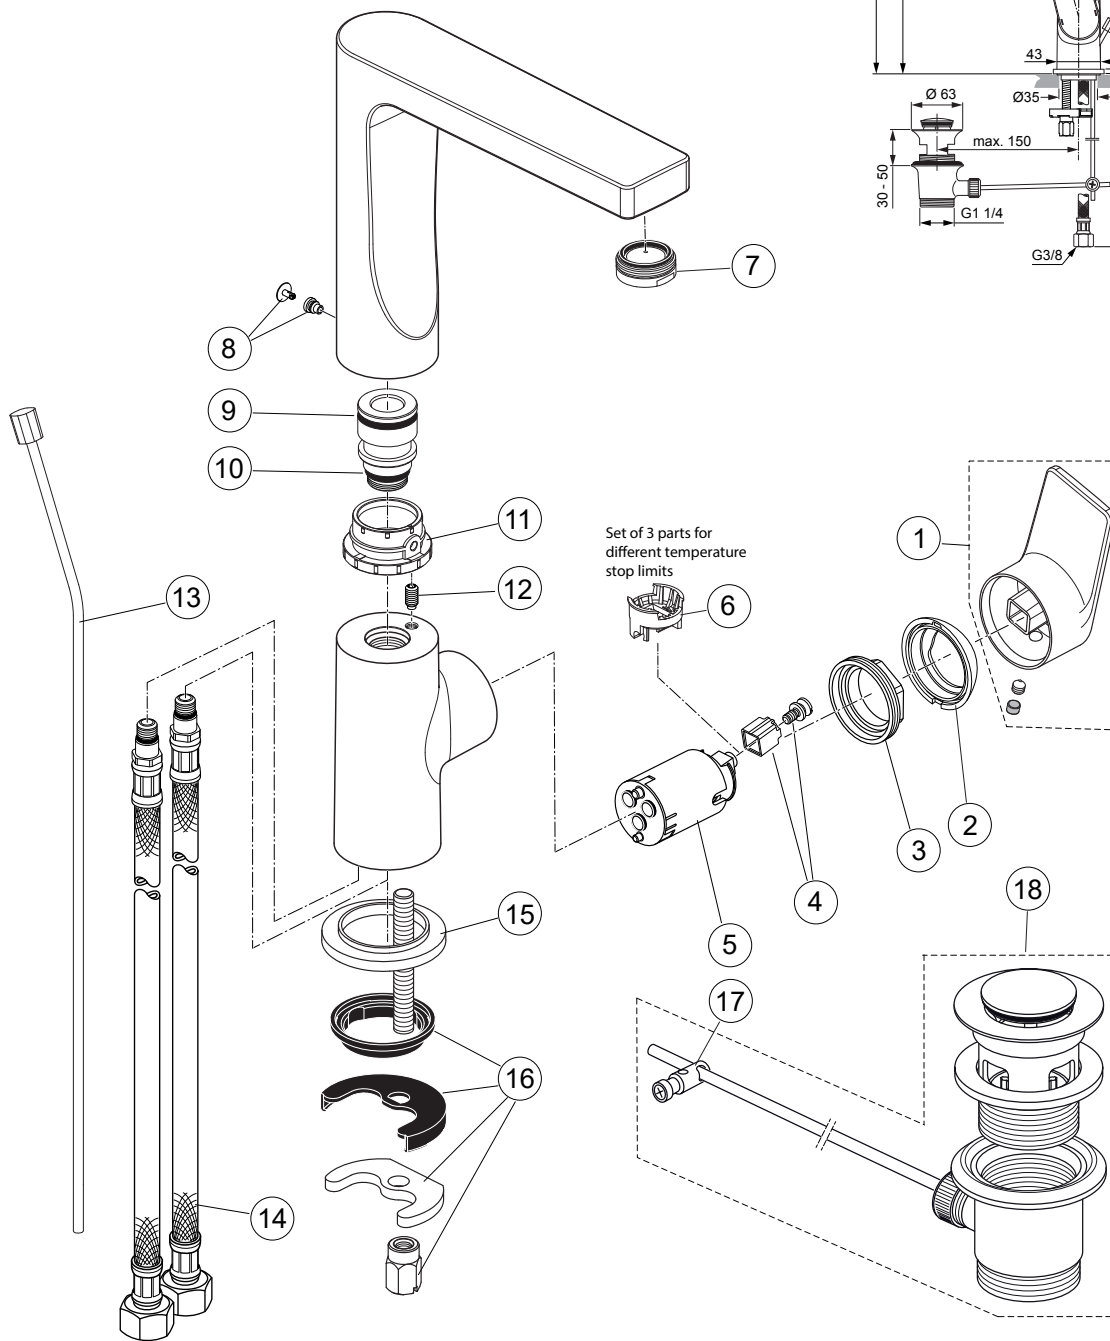

A7111AA

Pos.	Description	Part-Number	Qty.	Pos.	Description	Part-Number	Qty.
1	Lever cpl. with Logo	A 861 309 AA	1 Set	13	Lift rod cpl. + Pos. 24	B 961 119 AA	1 Set
3	Cover cap	A 861 080 AA	1 pcs	14	Flex. hose M8x1-G3/8-420	A 962 370 NU	1 pcs
3	Clamping nut M36 x 1	B 961 087 NU	1 pcs	15	Escutcheon	B 960 712 AA	1 pcs
4	Handle insert + screw	B 961 086 NU	1 Set	16	Fixation kit	A 964 520 NU*	1 Set
5	Cartridge Kerox Ø28	F 960 855 NU	1 Set	17	Bracket	A 961 172 NU	1 pcs
6	Hot water limiter - 3 parts	B 961 088 NU	1 Set	18	Pop-up waste complete	A 961 230 AA	1 Set
7	Aerator M24x1 - 5ltr/min	B 961 383 AA	1 pcs	*Universal set (not all parts needed)			
8	Cap with screw	A 962 149 AA*	1 Set				
9	O-ring Ø 19 x 2,5	A 860 188 NU*	1 Set				
10	O-ring Ø 13 x 2,5	A 962 728 NU	1 pcs				
11	Slide bush	A 861 103 NU	1 pcs				
12	Thread pin M5x10 Din915	A 861 141 NU	1 pcs				

Edge

Produced since: April 2018 - May 2021

SL basin mixer flex. hose
with pop-up waste
chrome

A7110AA

w/o pop-up waste

A7111AA

Pos.	Description	Part-Number	Qty.	Pos.	Description	Part-Number	Qty.
1	Lever cpl. with Logo ISI	A 861 309 AA	1 Set	14	Spout		
2	Thread pin M5x6 DIN914	A 860 603 NU	1 pcs	15	Nipple for spout		
3	Handle cap	A 963 751 NU	1 pcs	16	Slide bush	A 861 103 NU	1 pcs
4	Cover cap	A 861 080 AA	1 pcs	17	Thread pin M5x10 Din915	A 861 141 NU	1 pcs
5	Clamping nut M36 x 1	B 961 087 NU	1 pcs	18	Body		
6	Handle screw M4			19	Lift rod cpl. + Pos. 24	B 961 119 AA	1 Set
7	Handle insert + screw	B 961 086 NU	1 Set	20	Flex. hose M8x1-G3/8-420	A 962 370 NU	1 pcs
8	Cartridge Kerox Ø28 + Pos 6	F 960 855 NU	1 Set	21	Escutcheon	B 960 712 AA	1 pcs
9	Hot water limiter - 3 parts	B 961 088 NU	1 Set	22	Bolt M8x92		
10	Aerator M24x1 - 5ltr/min	B 961 383 AA	1 pcs	23	Fixation kit	A 964 520 NU*	1 Set
11	Cap with screw	A 962 149 AA*	1 Set	24	Bracket	A 961 172 NU	1 pcs
12	O-ring Ø 19 x 2,5	A 860 188 NU*	1 Set	25	Pop-up waste complete	A 961 230 AA	1 Set
13	O-ring Ø 13 x 2,5	A 962 728 NU	1 pcs				