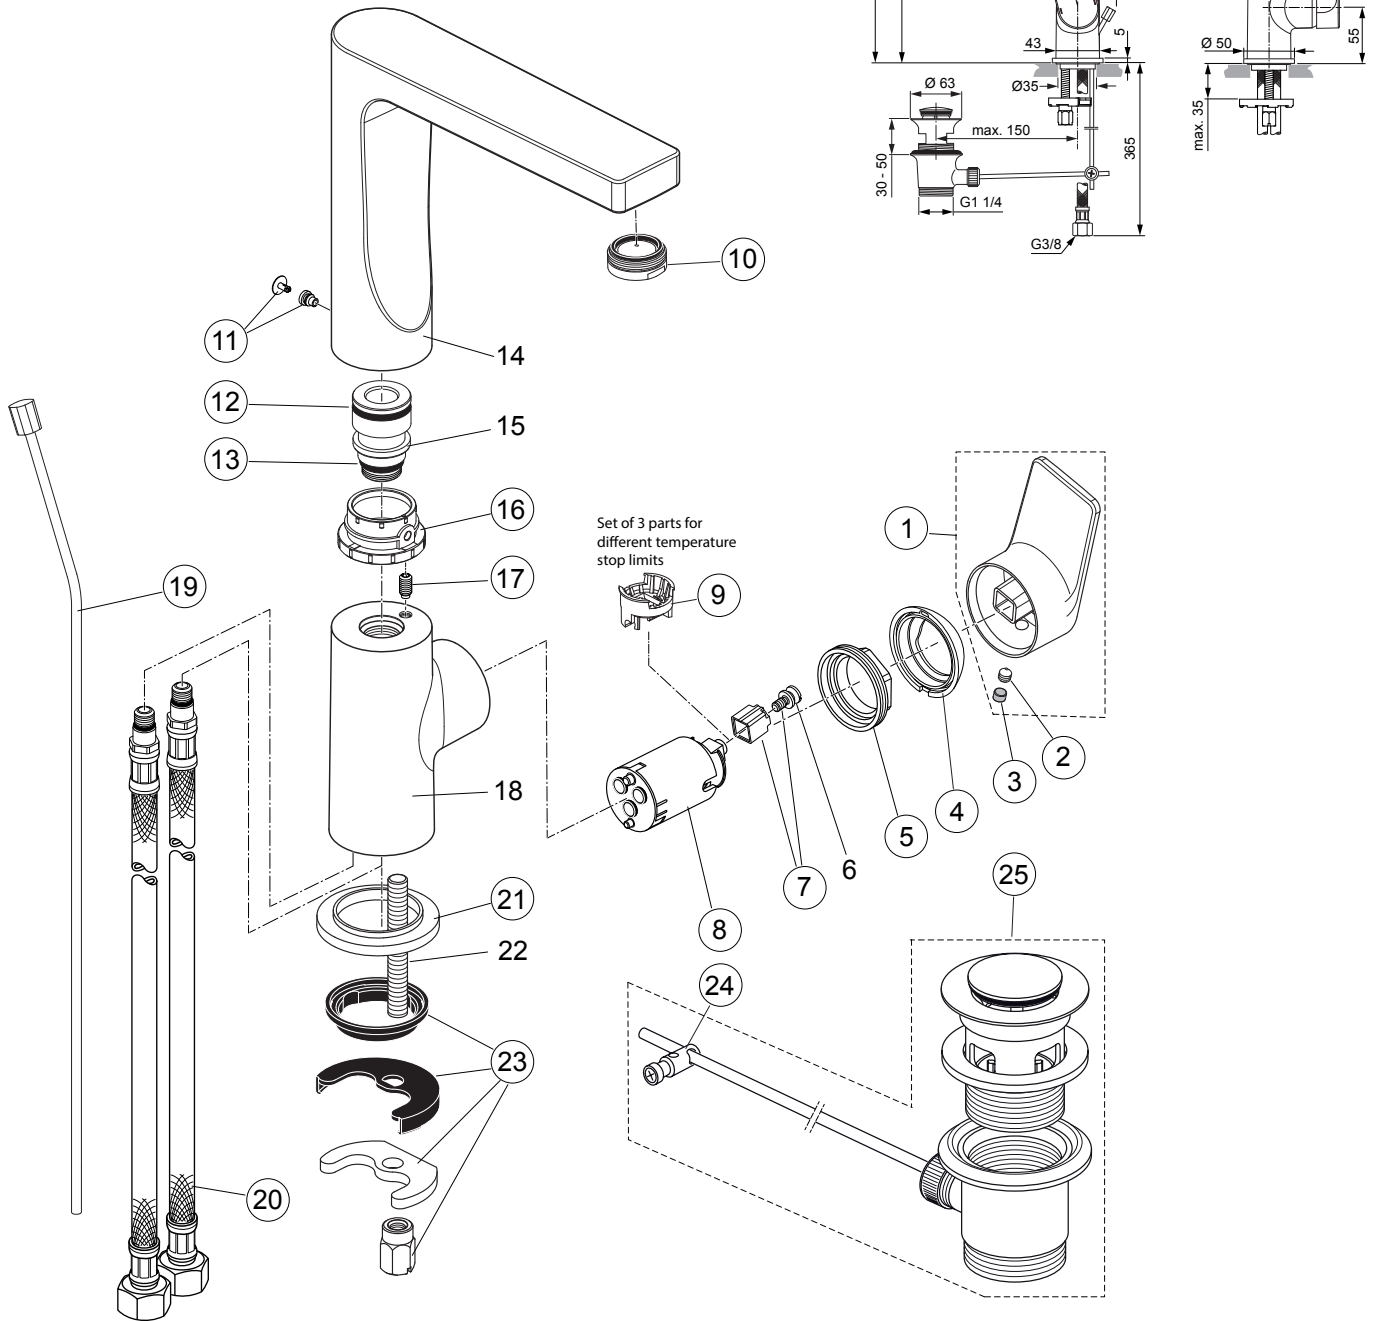

A7111AA

Pos.	Description	Part-Number	Qty.	Pos.	Description	Part-Number	Qty.
1	Lever cpl. with Logo	A 861 309 AA	1 Set	13	Lift rod cpl. + Pos. 24	B 961 119 AA	1 Set
3	Cover cap	A 861 080 AA	1 pcs	14	Flex. hose M8x1-G3/8-420	A 962 370 NU	1 pcs
3	Clamping nut M36 x 1	B 961 087 NU	1 pcs	15	Escutcheon	B 960 712 AA	1 pcs
4	Handle insert + screw	B 961 086 NU	1 Set	16	Fixation kit	A 964 520 NU*	1 Set
5	Cartridge Kerox Ø28	F 960 855 NU	1 Set	17	Bracket	A 961 172 NU	1 pcs
6	Hot water limiter - 3 parts	B 961 088 NU	1 Set	18	Pop-up waste complete	A 961 230 AA	1 Set
7	Aerator M24x1 - 5ltr/min	B 961 383 AA	1 pcs	*Universal set (not all parts needed)			
8	Cap with screw	A 962 149 AA*	1 Set				
9	O-ring Ø 19 x 2,5	A 860 188 NU*	1 Set				
10	O-ring Ø 13 x 2,5	A 962 728 NU	1 pcs				
11	Slide bush	A 861 103 NU	1 pcs				
12	Thread pin M5x10 Din915	A 861 141 NU	1 pcs				

Edge

Produced since: April 2018 - May 2021

SL basin mixer flex. hose
with pop-up waste
chrome

A7110AA

w/o pop-up waste

A7111AA

Pos.	Description	Part-Number	Qty.	Pos.	Description	Part-Number	Qty.
1	Lever cpl. with Logo ISI	A 861 309 AA	1 Set	14	Spout		
2	Thread pin M5x6 DIN914	A 860 603 NU	1 pcs	15	Nipple for spout		
3	Handle cap	A 963 751 NU	1 pcs	16	Slide bush	A 861 103 NU	1 pcs
4	Cover cap	A 861 080 AA	1 pcs	17	Thread pin M5x10 Din915	A 861 141 NU	1 pcs
5	Clamping nut M36 x 1	B 961 087 NU	1 pcs	18	Body		
6	Handle screw M4			19	Lift rod cpl. + Pos. 24	B 961 119 AA	1 Set
7	Handle insert + screw	B 961 086 NU	1 Set	20	Flex. hose M8x1-G3/8-420	A 962 370 NU	1 pcs
8	Cartridge Kerox Ø28 + Pos 6	F 960 855 NU	1 Set	21	Escutcheon	B 960 712 AA	1 pcs
9	Hot water limiter - 3 parts	B 961 088 NU	1 Set	22	Bolt M8x92		
10	Aerator M24x1 - 5ltr/min	B 961 383 AA	1 pcs	23	Fixation kit	A 964 520 NU*	1 Set
11	Cap with screw	A 962 149 AA*	1 Set	24	Bracket	A 961 172 NU	1 pcs
12	O-ring Ø 19 x 2,5	A 860 188 NU*	1 Set	25	Pop-up waste complete	A 961 230 AA	1 Set
13	O-ring Ø 13 x 2,5	A 962 728 NU	1 pcs				