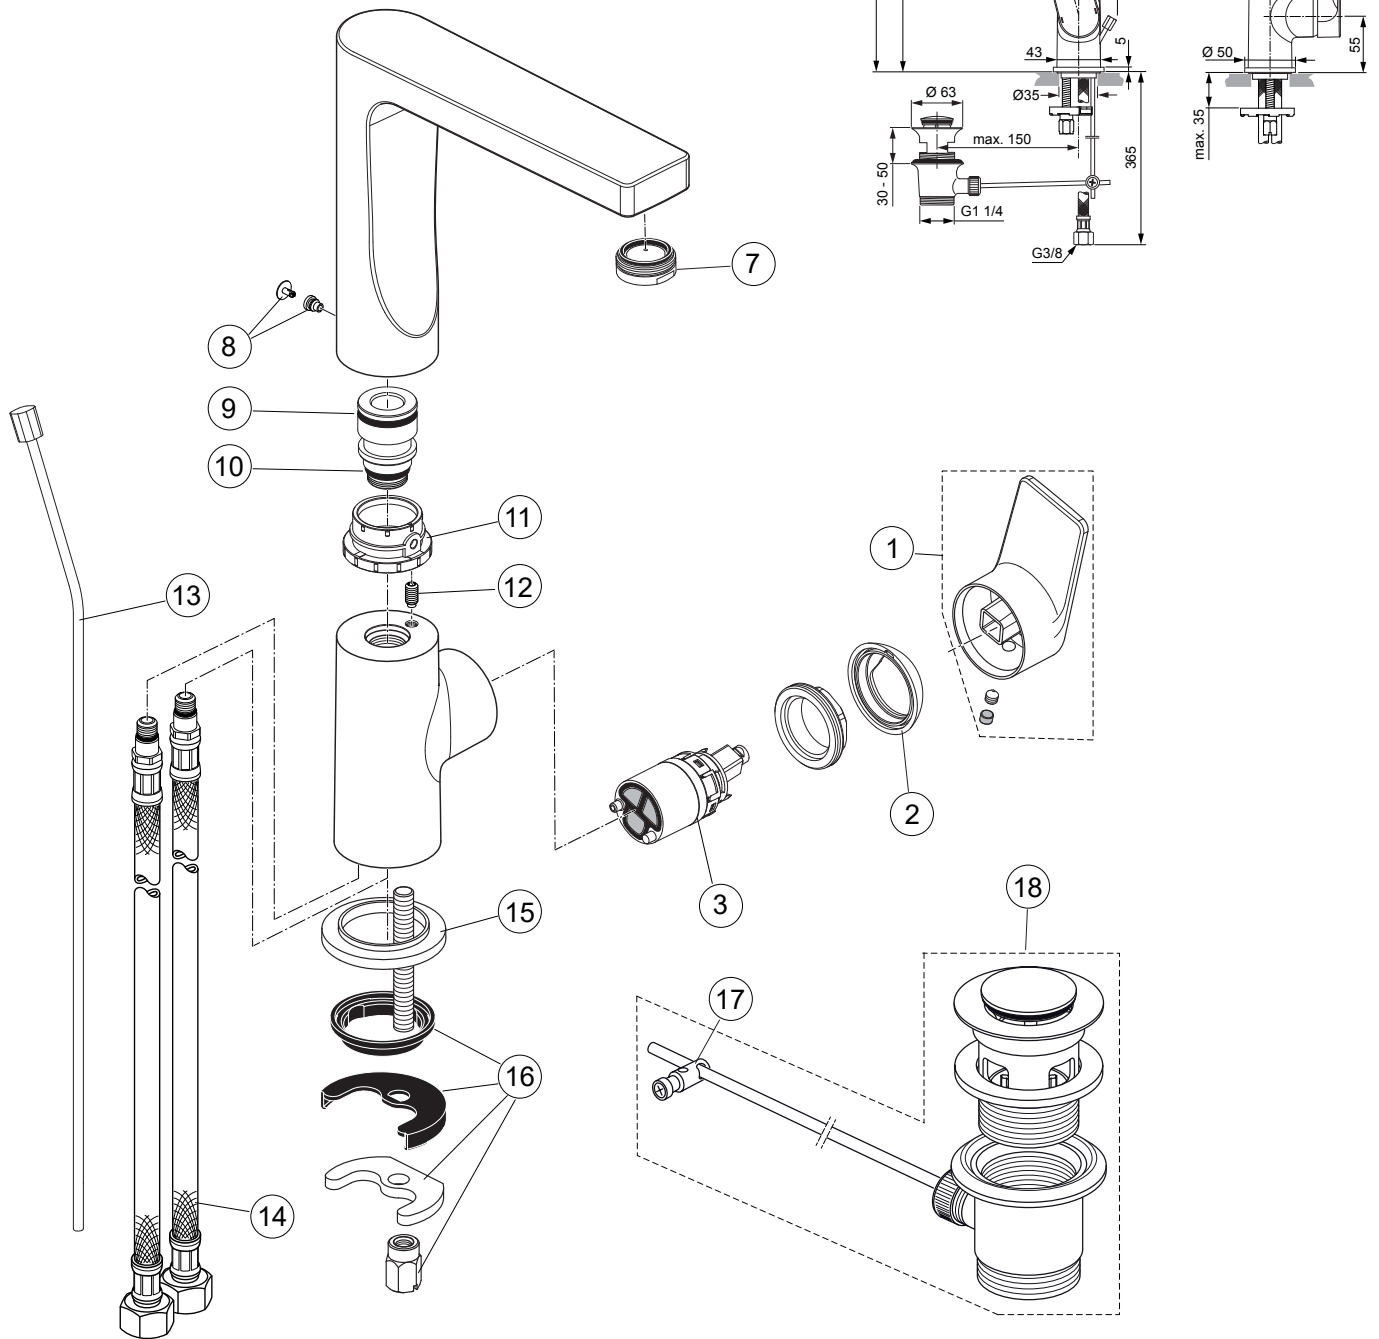

Produced since: **April 2022**

SL basin mixer flex. hose
with pop-up waste
chrome

A7110AA

w/o pop-up waste

A7111AA

Pos.	Description	Part-Number	Qty.	Pos.	Description	Part-Number	Qty.
1	Lever cpl. with Logo	A 861 309 AA	1 Set	16	Fixation kit	A 964 520 NU*	1 Set
3	Cover cap	F 960 975 AA	1 pcs	17	Bracket	A 961 172 NU	1 pcs
3	Cartridge Ø28	A 861 396 NU	1 pcs	18	Pop-up waste complete	A 961 230 AA	1 Set
7	Aerator M24x1 - 5ltr/min	B 961 383 AA	1 pcs				
8	Cap with screw	A 962 149 AA*	1 Set				
9	O-ring Ø 19 x 2,5	A 860 188 NU*	1 Set				
10	O-ring Ø 13 x 2,5	A 962 728 NU	1 pcs				
11	Slide bush	A 861 103 NU	1 pcs				
12	Thread pin M5x10 Din915	A 861 141 NU	1 pcs				
13	Lift rod cpl. + Pos. 24	B 961 119 AA	1 Set				
14	Flex. hose M8x1-G3/8-420	A 962 370 NU	1 pcs				
15	Escutcheon	B 960 712 AA	1 pcs				

Edge

Produced since: April 2018 - May 2021

SL basin mixer flex. hose
with pop-up waste
chrome

A7110AA

w/o pop-up waste

A7111AA

Pos.	Description	Part-Number	Qty.	Pos.	Description	Part-Number	Qty.
1	Lever cpl. with Logo ISI	A 861 309 AA	1 Set	14	Spout		
2	Thread pin M5x6 DIN914	A 860 603 NU	1 pcs	15	Nipple for spout		
3	Handle cap	A 963 751 NU	1 pcs	16	Slide bush	A 861 103 NU	1 pcs
4	Cover cap	A 861 080 AA	1 pcs	17	Thread pin M5x10 Din915	A 861 141 NU	1 pcs
5	Clamping nut M36 x 1	B 961 087 NU	1 pcs	18	Body		
6	Handle screw M4			19	Lift rod cpl. + Pos. 24	B 961 119 AA	1 Set
7	Handle insert + screw	B 961 086 NU	1 Set	20	Flex. hose M8x1-G3/8-420	A 962 370 NU	1 pcs
8	Cartridge Kerox Ø28 + Pos 6	F 960 855 NU	1 Set	21	Escutcheon	B 960 712 AA	1 pcs
9	Hot water limiter - 3 parts	B 961 088 NU	1 Set	22	Bolt M8x92		
10	Aerator M24x1 - 5ltr/min	B 961 383 AA	1 pcs	23	Fixation kit	A 964 520 NU*	1 Set
11	Cap with screw	A 962 149 AA*	1 Set	24	Bracket	A 961 172 NU	1 pcs
12	O-ring Ø 19 x 2,5	A 860 188 NU*	1 Set	25	Pop-up waste complete	A 961 230 AA	1 Set
13	O-ring Ø 13 x 2,5	A 962 728 NU	1 pcs				