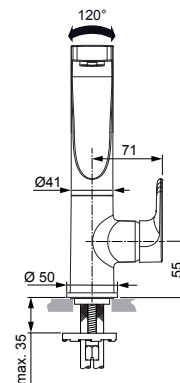

A7111AA

Pos.	Description	Part-Number	Qty.	Pos.	Description	Part-Number	Qty.
1	Lever cpl. with Logo	A 861 309 AA	1 Set	13	Lift rod cpl. + Pos. 24	B 961 119 AA	1 Set
3	Cover cap	A 861 080 AA	1 pcs	14	Flex. hose M8x1-G3/8-420	A 962 370 NU	1 pcs
3	Clamping nut M36 x 1	B 961 087 NU	1 pcs	15	Escutcheon	B 960 712 AA	1 pcs
4	Handle insert + screw	B 961 086 NU	1 Set	16	Fixation kit	A 964 520 NU*	1 Set
5	Cartridge Kerox Ø28	F 960 855 NU	1 Set	17	Bracket	A 961 172 NU	1 pcs
6	Hot water limiter - 3 parts	B 961 088 NU	1 Set	18	Pop-up waste complete	A 961 230 AA	1 Set
7	Aerator M24x1 - 5ltr/min	B 961 383 AA	1 pcs	*Universal set (not all parts needed)			
8	Cap with screw	A 962 149 AA*	1 Set				
9	O-ring Ø 19 x 2,5	A 860 188 NU*	1 Set				
10	O-ring Ø 13 x 2,5	A 962 728 NU	1 pcs				
11	Slide bush	A 861 103 NU	1 pcs				
12	Thread pin M5x10 Din915	A 861 141 NU	1 pcs				

Edge

Produced since: April 2018 - May 2021

SL basin mixer flex. hose
with pop-up waste
chrome

A7110AA

w/o pop-up waste

A7111AA

Pos.	Description	Part-Number	Qty.	Pos.	Description	Part-Number	Qty.
1	Lever cpl. with Logo ISI	A 861 309 AA	1 Set	14	Spout		
2	Thread pin M5x6 DIN914	A 860 603 NU	1 pcs	15	Nipple for spout		
3	Handle cap	A 963 751 NU	1 pcs	16	Slide bush	A 861 103 NU	1 pcs
4	Cover cap	A 861 080 AA	1 pcs	17	Thread pin M5x10 Din915	A 861 141 NU	1 pcs
5	Clamping nut M36 x 1	B 961 087 NU	1 pcs	18	Body		
6	Handle screw M4			19	Lift rod cpl. + Pos. 24	B 961 119 AA	1 Set
7	Handle insert + screw	B 961 086 NU	1 Set	20	Flex. hose M8x1-G3/8-420	A 962 370 NU	1 pcs
8	Cartridge Kerox Ø28 + Pos 6	F 960 855 NU	1 Set	21	Escutcheon	B 960 712 AA	1 pcs
9	Hot water limiter - 3 parts	B 961 088 NU	1 Set	22	Bolt M8x92		
10	Aerator M24x1 - 5ltr/min	B 961 383 AA	1 pcs	23	Fixation kit	A 964 520 NU*	1 Set
11	Cap with screw	A 962 149 AA*	1 Set	24	Bracket	A 961 172 NU	1 pcs
12	O-ring Ø 19 x 2,5	A 860 188 NU*	1 Set	25	Pop-up waste complete	A 961 230 AA	1 Set
13	O-ring Ø 13 x 2,5	A 962 728 NU	1 pcs				