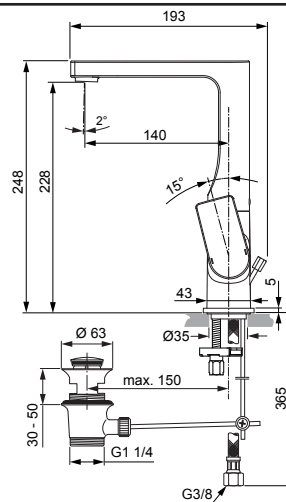

A7111AA

Pos.	Description	Part-Number	Qty.	Pos.	Description	Part-Number	Qty.
1	Lever cpl. with Logo	A 861 309 AA	1 Set	13	Lift rod cpl. + Pos. 24	B 961 119 AA	1 Set
3	Cover cap	A 861 080 AA	1 pcs	14	Flex. hose M8x1-G3/8-420	A 962 370 NU	1 pcs
3	Clamping nut M36 x 1	B 961 087 NU	1 pcs	15	Escutcheon	B 960 712 AA	1 pcs
4	Handle insert + screw	B 961 086 NU	1 Set	16	Fixation kit	A 964 520 NU*	1 Set
5	Cartridge Kerox Ø28	F 960 855 NU	1 Set	17	Bracket	A 961 172 NU	1 pcs
6	Hot water limiter - 3 parts	B 961 088 NU	1 Set	18	Pop-up waste complete	A 961 230 AA	1 Set
7	Aerator M24x1 - 5ltr/min	B 961 383 AA	1 pcs	*Universal set (not all parts needed)			
8	Cap with screw	A 962 149 AA*	1 Set				
9	O-ring Ø 19 x 2,5	A 860 188 NU*	1 Set				
10	O-ring Ø 13 x 2,5	A 962 728 NU	1 pcs				
11	Slide bush	A 861 103 NU	1 pcs				
12	Thread pin M5x10 Din915	A 861 141 NU	1 pcs				

Edge

Produced since: April 2018 - May 2021

SL basin mixer flex. hose
with pop-up waste
chrome

A7110AA

w/o pop-up waste

A7111AA

Pos.	Description	Part-Number	Qty.	Pos.	Description	Part-Number	Qty.
1	Lever cpl. with Logo ISI	A 861 309 AA	1 Set	14	Spout		
2	Thread pin M5x6 DIN914	A 860 603 NU	1 pcs	15	Nipple for spout		
3	Handle cap	A 963 751 NU	1 pcs	16	Slide bush	A 861 103 NU	1 pcs
4	Cover cap	A 861 080 AA	1 pcs	17	Thread pin M5x10 Din915	A 861 141 NU	1 pcs
5	Clamping nut M36 x 1	B 961 087 NU	1 pcs	18	Body		
6	Handle screw M4			19	Lift rod cpl. + Pos. 24	B 961 119 AA	1 Set
7	Handle insert + screw	B 961 086 NU	1 Set	20	Flex. hose M8x1-G3/8-420	A 962 370 NU	1 pcs
8	Cartridge Kerox Ø28 + Pos 6	F 960 855 NU	1 Set	21	Escutcheon	B 960 712 AA	1 pcs
9	Hot water limiter - 3 parts	B 961 088 NU	1 Set	22	Bolt M8x92		
10	Aerator M24x1 - 5ltr/min	B 961 383 AA	1 pcs	23	Fixation kit	A 964 520 NU*	1 Set
11	Cap with screw	A 962 149 AA*	1 Set	24	Bracket	A 961 172 NU	1 pcs
12	O-ring Ø 19 x 2,5	A 860 188 NU*	1 Set	25	Pop-up waste complete	A 961 230 AA	1 Set
13	O-ring Ø 13 x 2,5	A 962 728 NU	1 pcs				