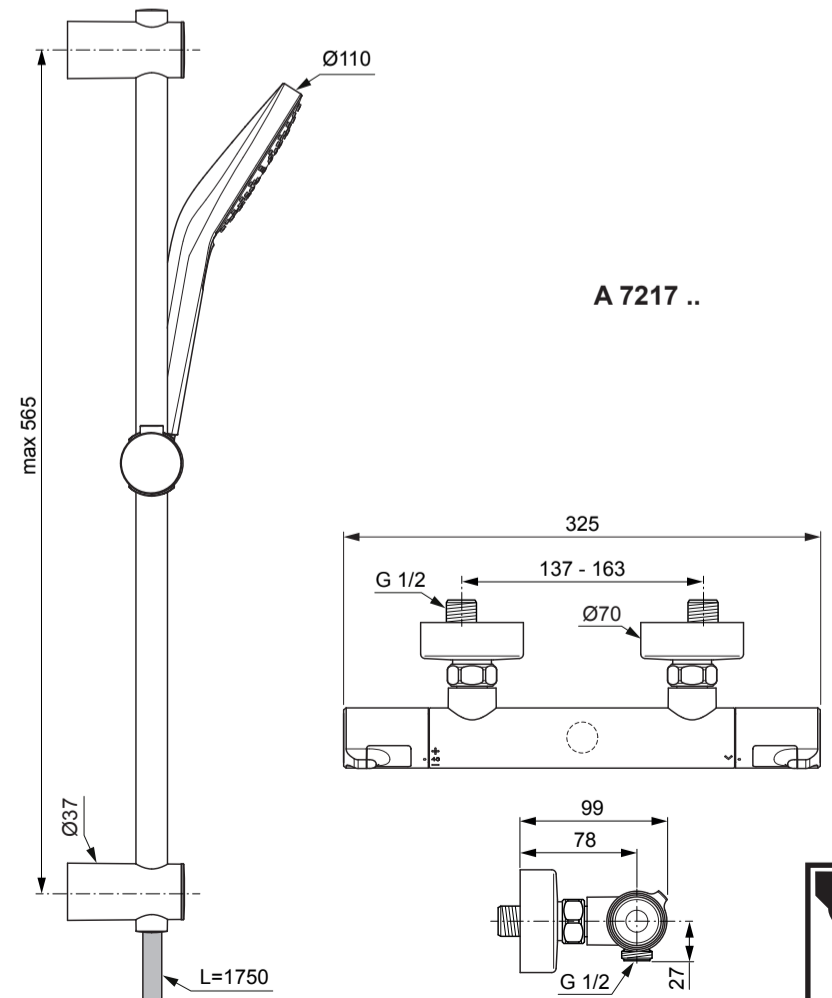

A 7217 ..

Ideal Standard International NV
Corporate Village - Gent Building
Da Vincilaan 2
1935 Zaventem
Belgium

www.idealstandardinternational.com