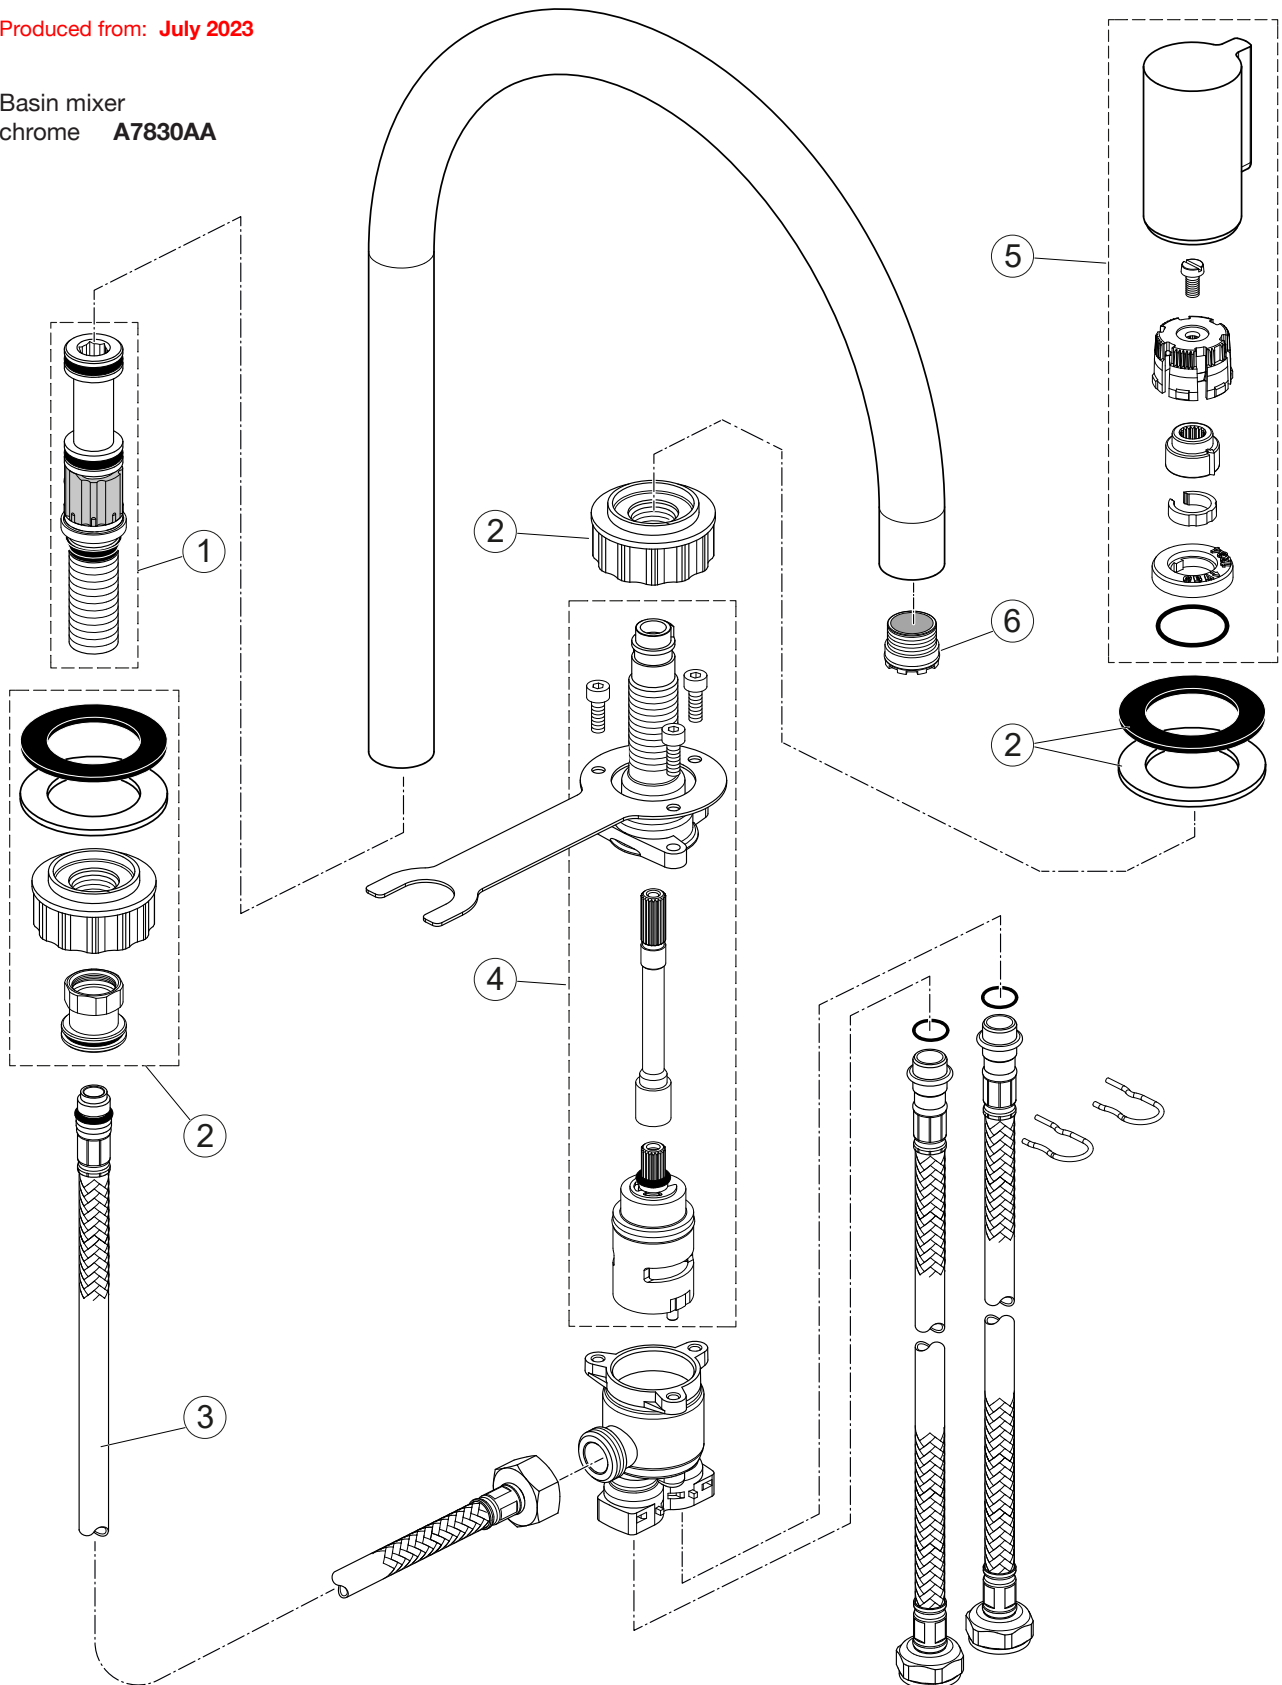

Produced from: July 2023

Basin mixer
chrome **A7830AA**

Replace XX with the appropriate finish code

Chrome = AA Silver Storm = GN Gold = A2 Magnetic Grey = A5 Silk black = XG clossy white = AC

Example spare part order:

A 861 766 AA in Chrome

Pos.	Description	Part-Number	Qty.	Pos.	Description	Part-Number	Qty.
1	Connection nipple cpl.	A 861 763 XX	1 Set				
2	Fixation set	A 861 764 NU	1 set				
3	Flex hose G3/8 L=445	A 960 612 NU	1 pcs				
4	Cartridge unit D=25 180° cpl.	A 861 765 NU	1 Set				
5	Handle cpl.	A 861 766 XX	1 Set				
6	Aerator M16,5x1 5l/min	A 960 197 NU	1 pcs				