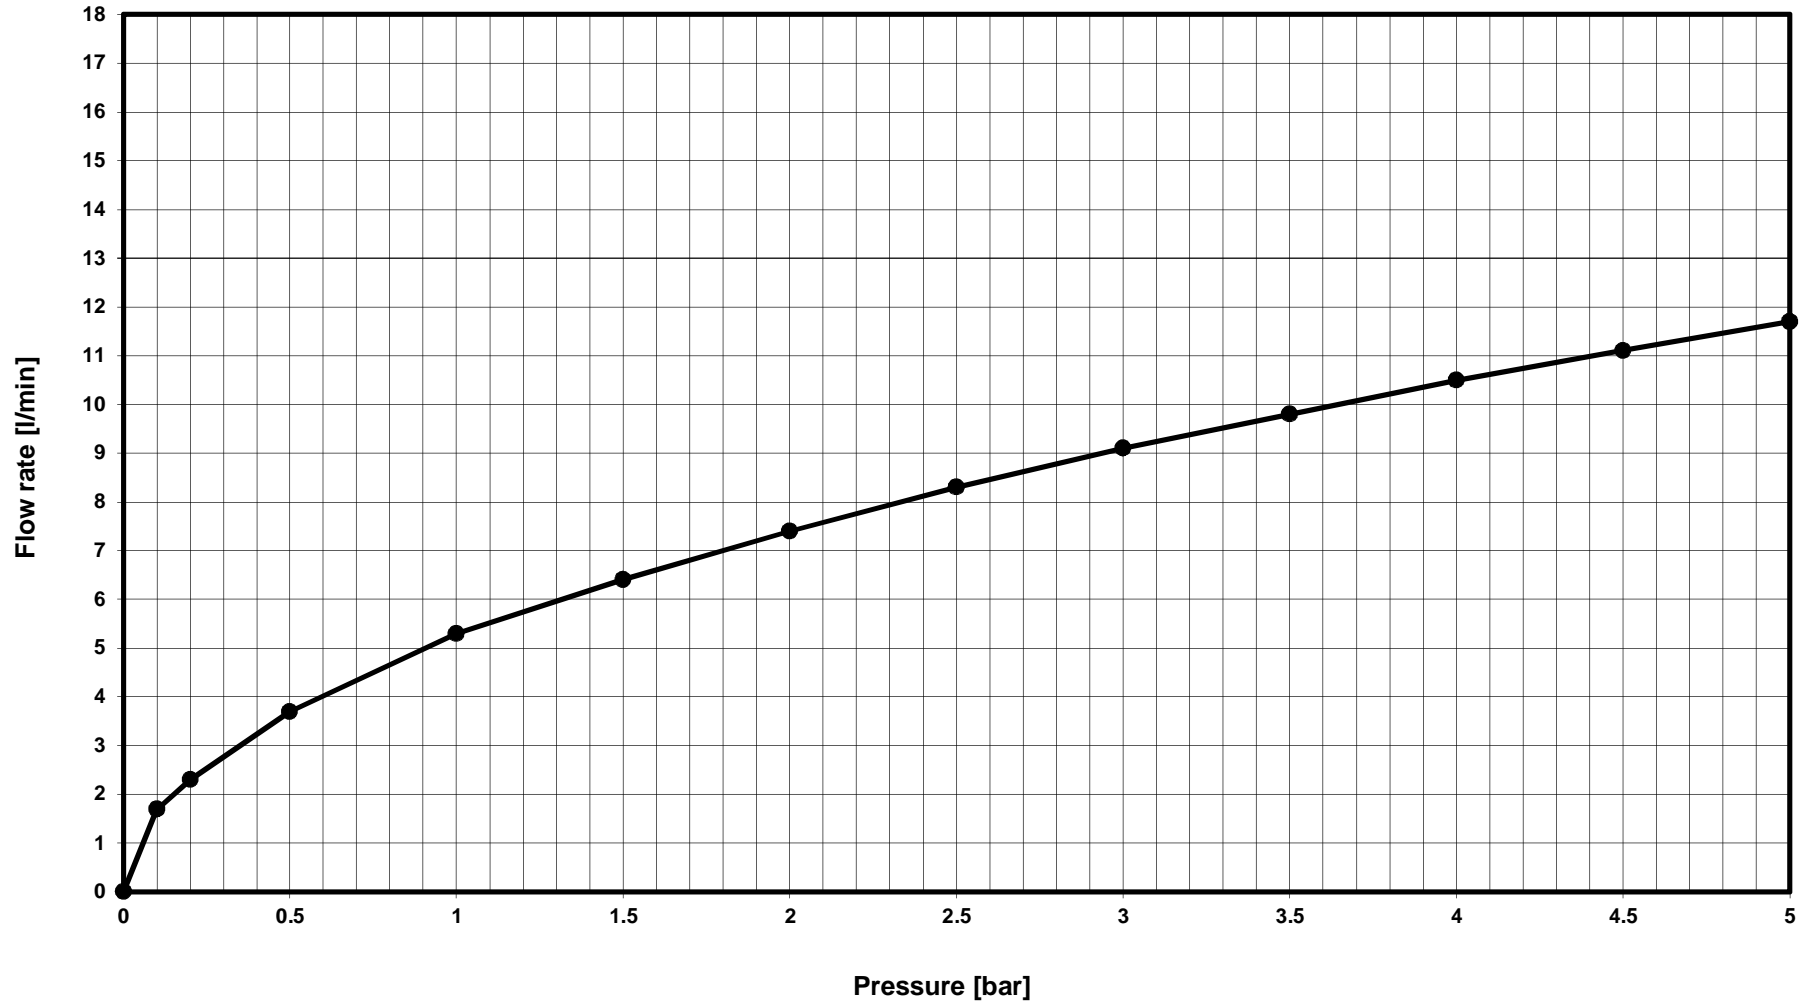

Ideal Standard

BC176AA - CLOOK SNK MXR SDE/HDL P/O HS/1F BLUE ST

—●— Mixed water - series