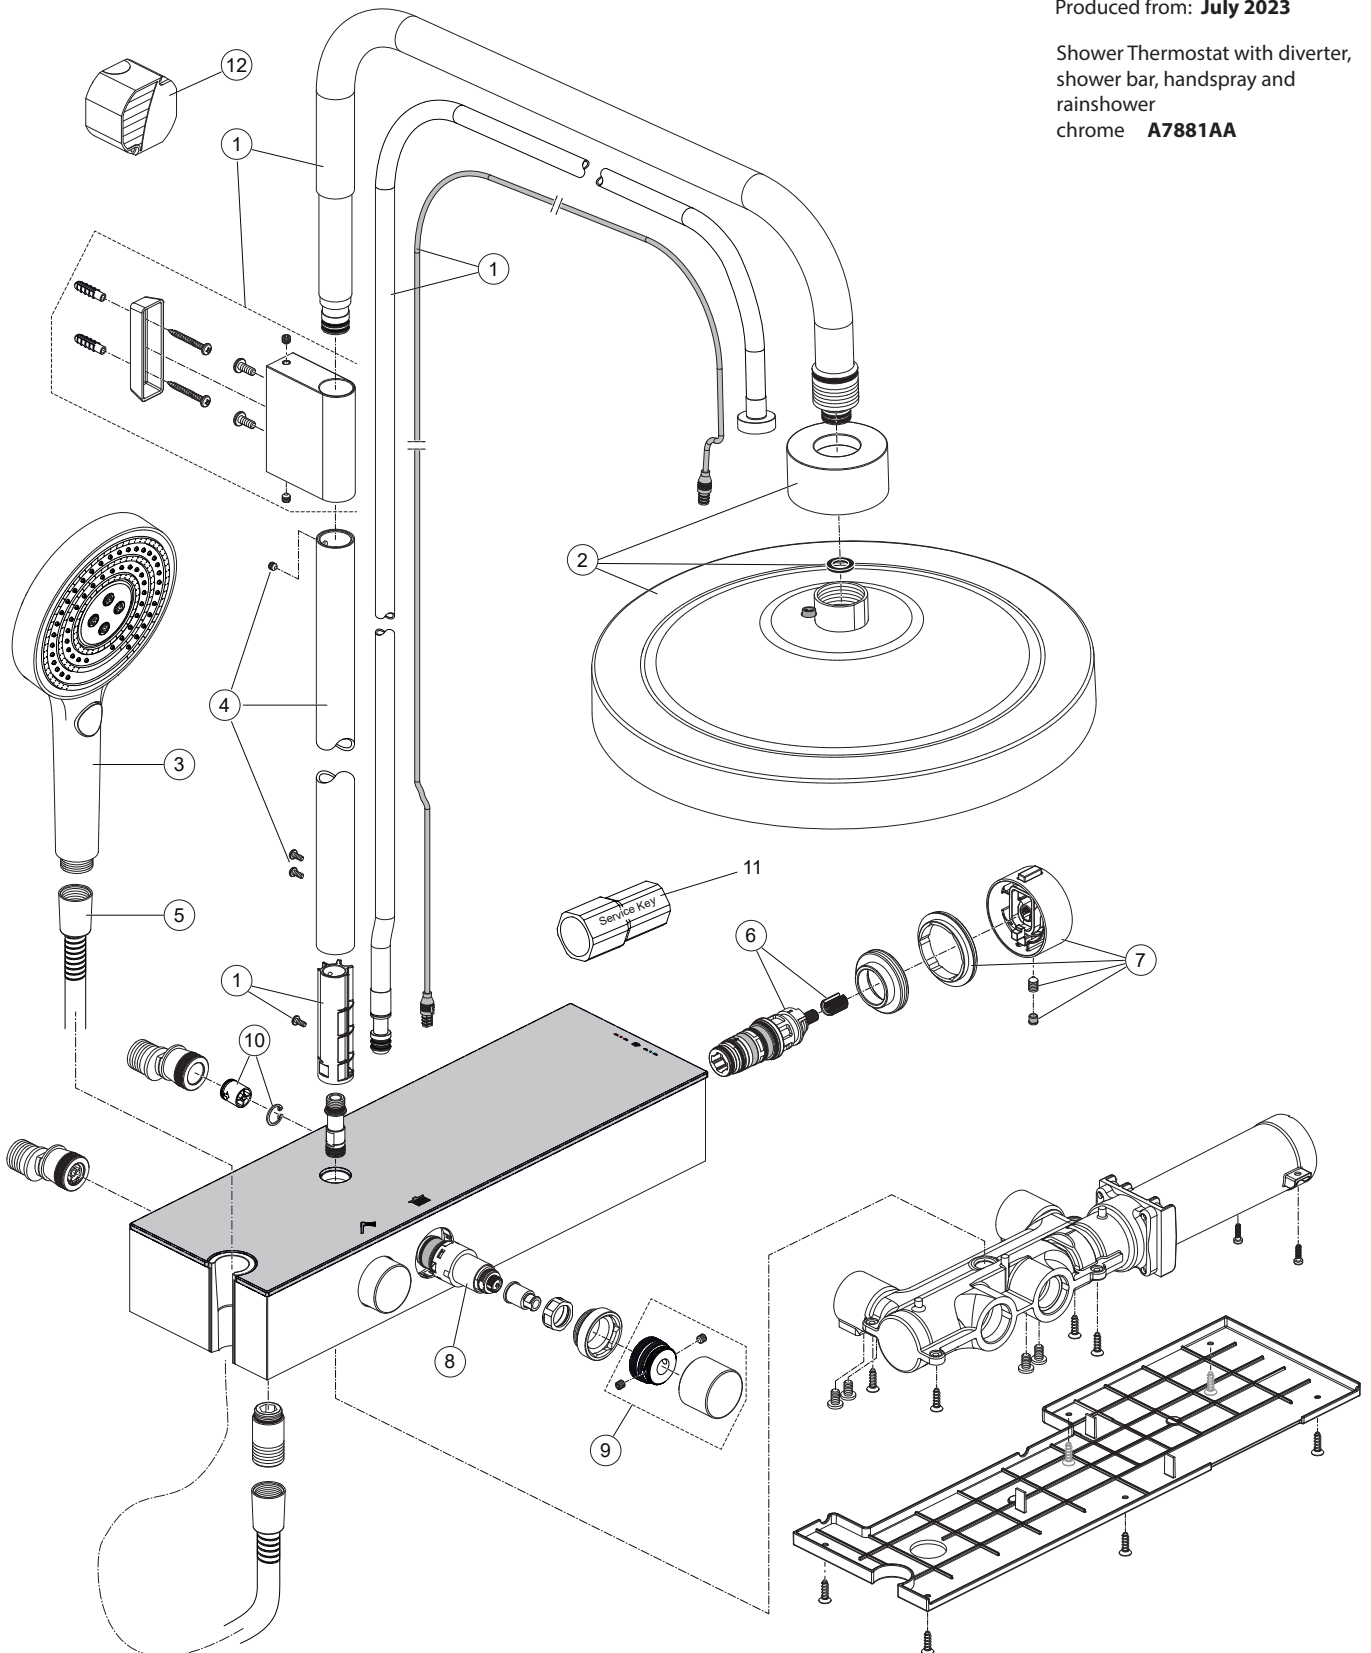

C-Therm Solos A7881..

Ideal Standard

Produced from: **July 2023**

Shower Thermostat with diverter,
shower bar, handspray and
rainshower
chrome **A7881AA**

Pos.	Description	Part-Number	Qty.	Pos.	Description	Part-Number	Qty.
1	Pipe bend with cable + holder	A 861 698 AA	1 Set	8	Push valve + Key	A 861 779 NU	1 pcs
2	Headshower 1Func. Ø330 mm	A 861 691 AA	1 pcs	9	Handle Vol. cpl.	A 861 694 AA	1 Set
3	Handspray 3Func. Ø130	A 7896 AA	1 pcs	10	Non-return valve	A 861 372 NU	1 Set
4	Shower bar	A 861 692 AA	1 Set	11	Service Key included in Pos.6 and 8		
5	Shower hose 1750 mm	BE 175 AA	1 pcs	12	AC-Adapter 24V DC / 0,7A	A 861 817 NU	1 pcs
6	Thermostatic Cartridge + Key	A 861 778 NU	1 pcs				
7	Handle Temp cpl.	A 861 693 AA	1 Set				