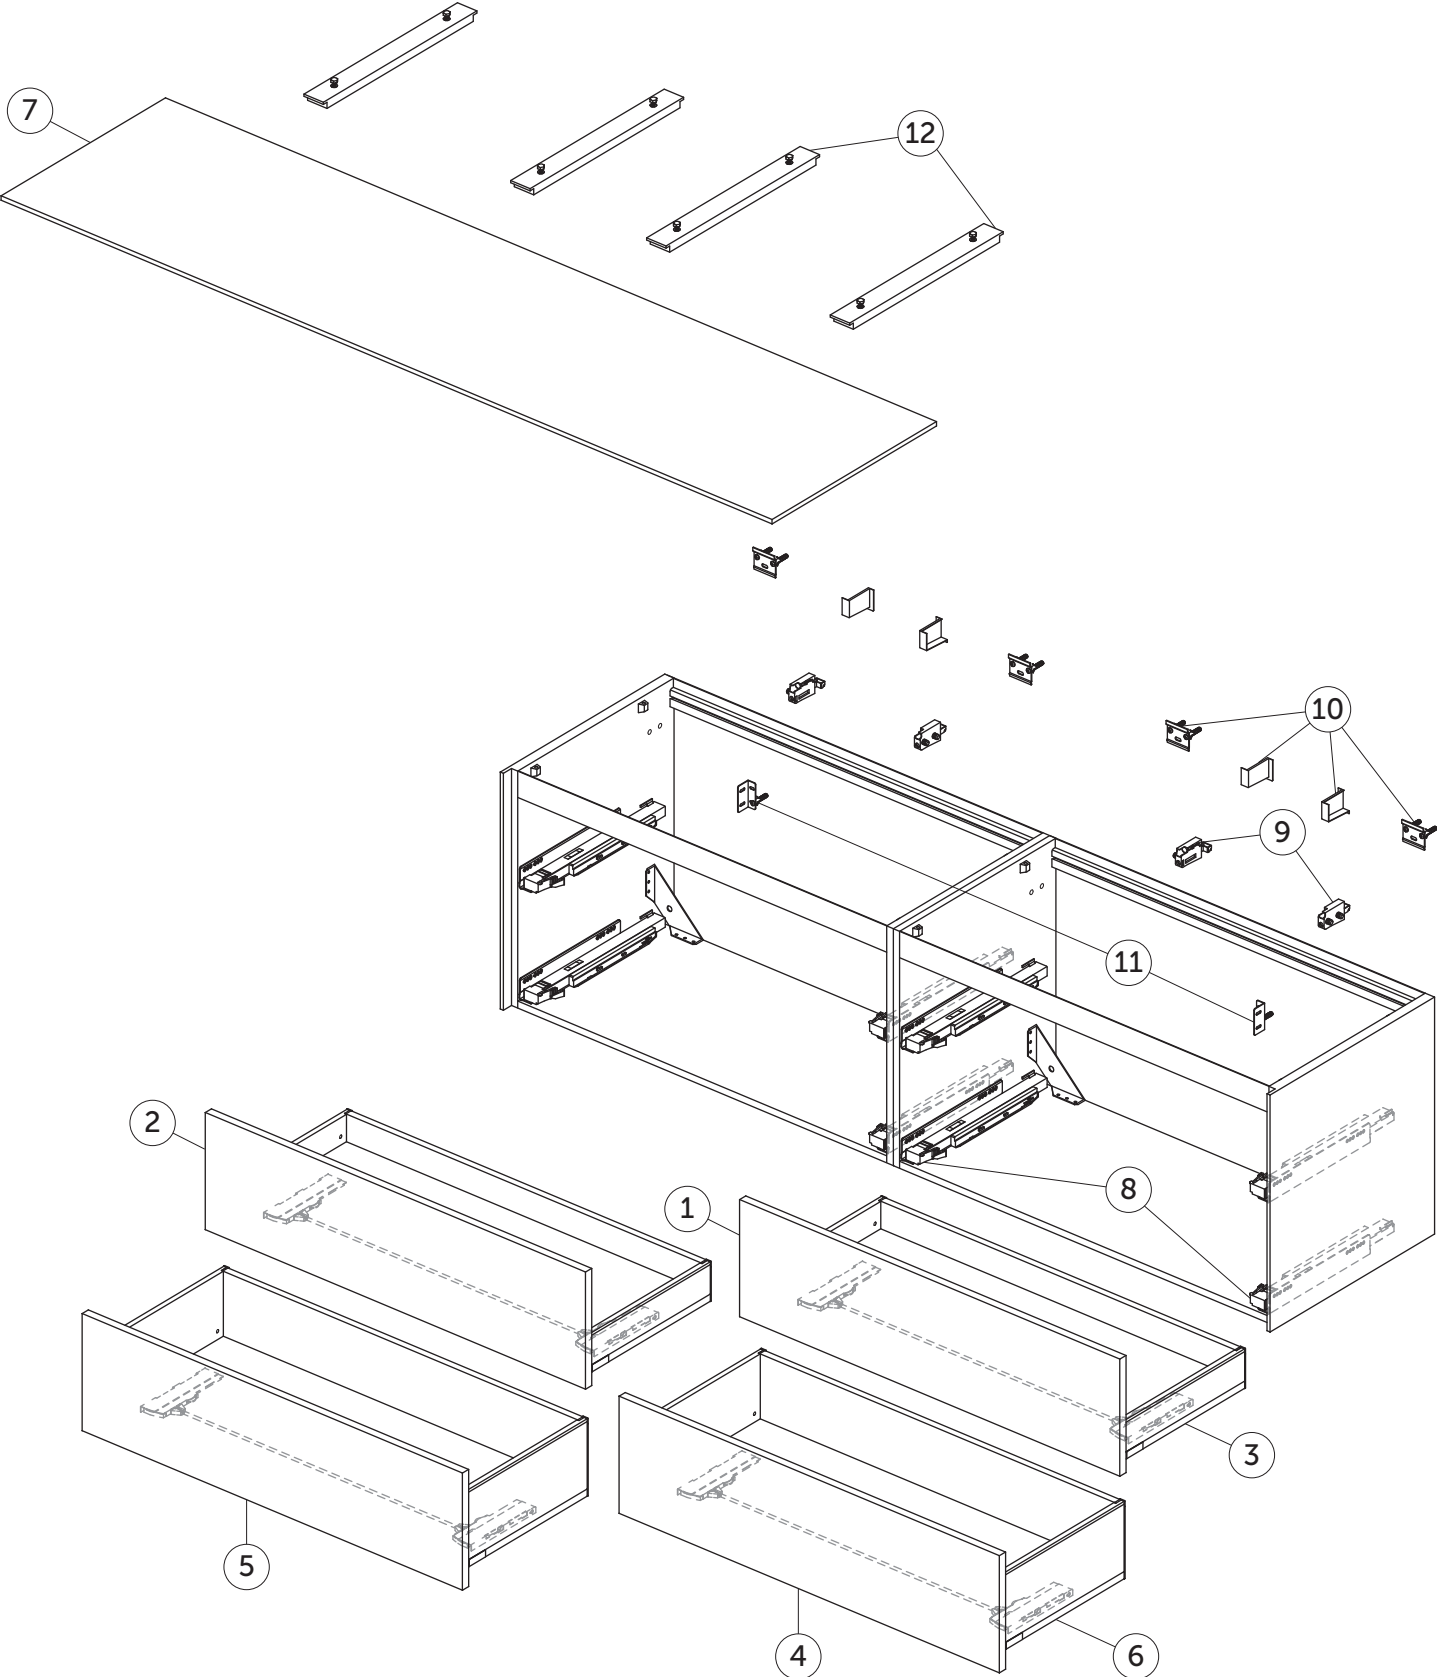

# SPARE PARTS

Basin Unit 2000  
4 drawers

# SPARE PARTS

Basin Unit 2000  
4 drawers

Page 2 of 4

Item	Description	Colour/Finish	Code No.	Quantity
1	Upper Drawer front panel 980 x 267	Y1 - Matt White Y2 - Matt Anthracite Y3 - Matt Sunset Y4 - Smoked Oak Y5 - Dark Walnut Y6 - Light Oak	TV757Y1 TV757Y2 TV757Y3 TV757Y4 TV757Y5 TV757Y6	1
2	Upper Drawer structure box 100 x 50.5	Y2 - Matt Anthracite	TV792Y2	1
3	Lower Drawer front panel 980 x 267	Y1 - Matt White Y2 - Matt Anthracite Y3 - Matt Sunset Y4 - Smoked Oak Y5 - Dark Walnut Y6 - Light Oak	TV759Y1 TV759Y2 TV759Y3 TV759Y4 TV759Y5 TV759Y6	1
4	Lower Drawer structure box 100 x 50.5	Y2 - Matt Anthracite	TV793Y2	1
5	Worktop 1987 x 505 no cut	Y1 - Matt White Y2 - Matt Anthracite Y3 - Matt Sunset Y4 - Smoked Oak Y5 - Dark Walnut Y6 - Light Oak	TV781Y1 TV781Y2 TV781Y3 TV781Y4 TV781Y5 TV781Y6	1
6	Runners 400 Push KIT		TV76967	pair
7	Hanging brackets KIT 1		RV08267	pair
8	Wall fixation KIT 1 new		TV72667	14
9	Safety KIT (brackets, screws & plugs)		TV38767	12
10	Worktop adjustable support KIT		UV24067	pair