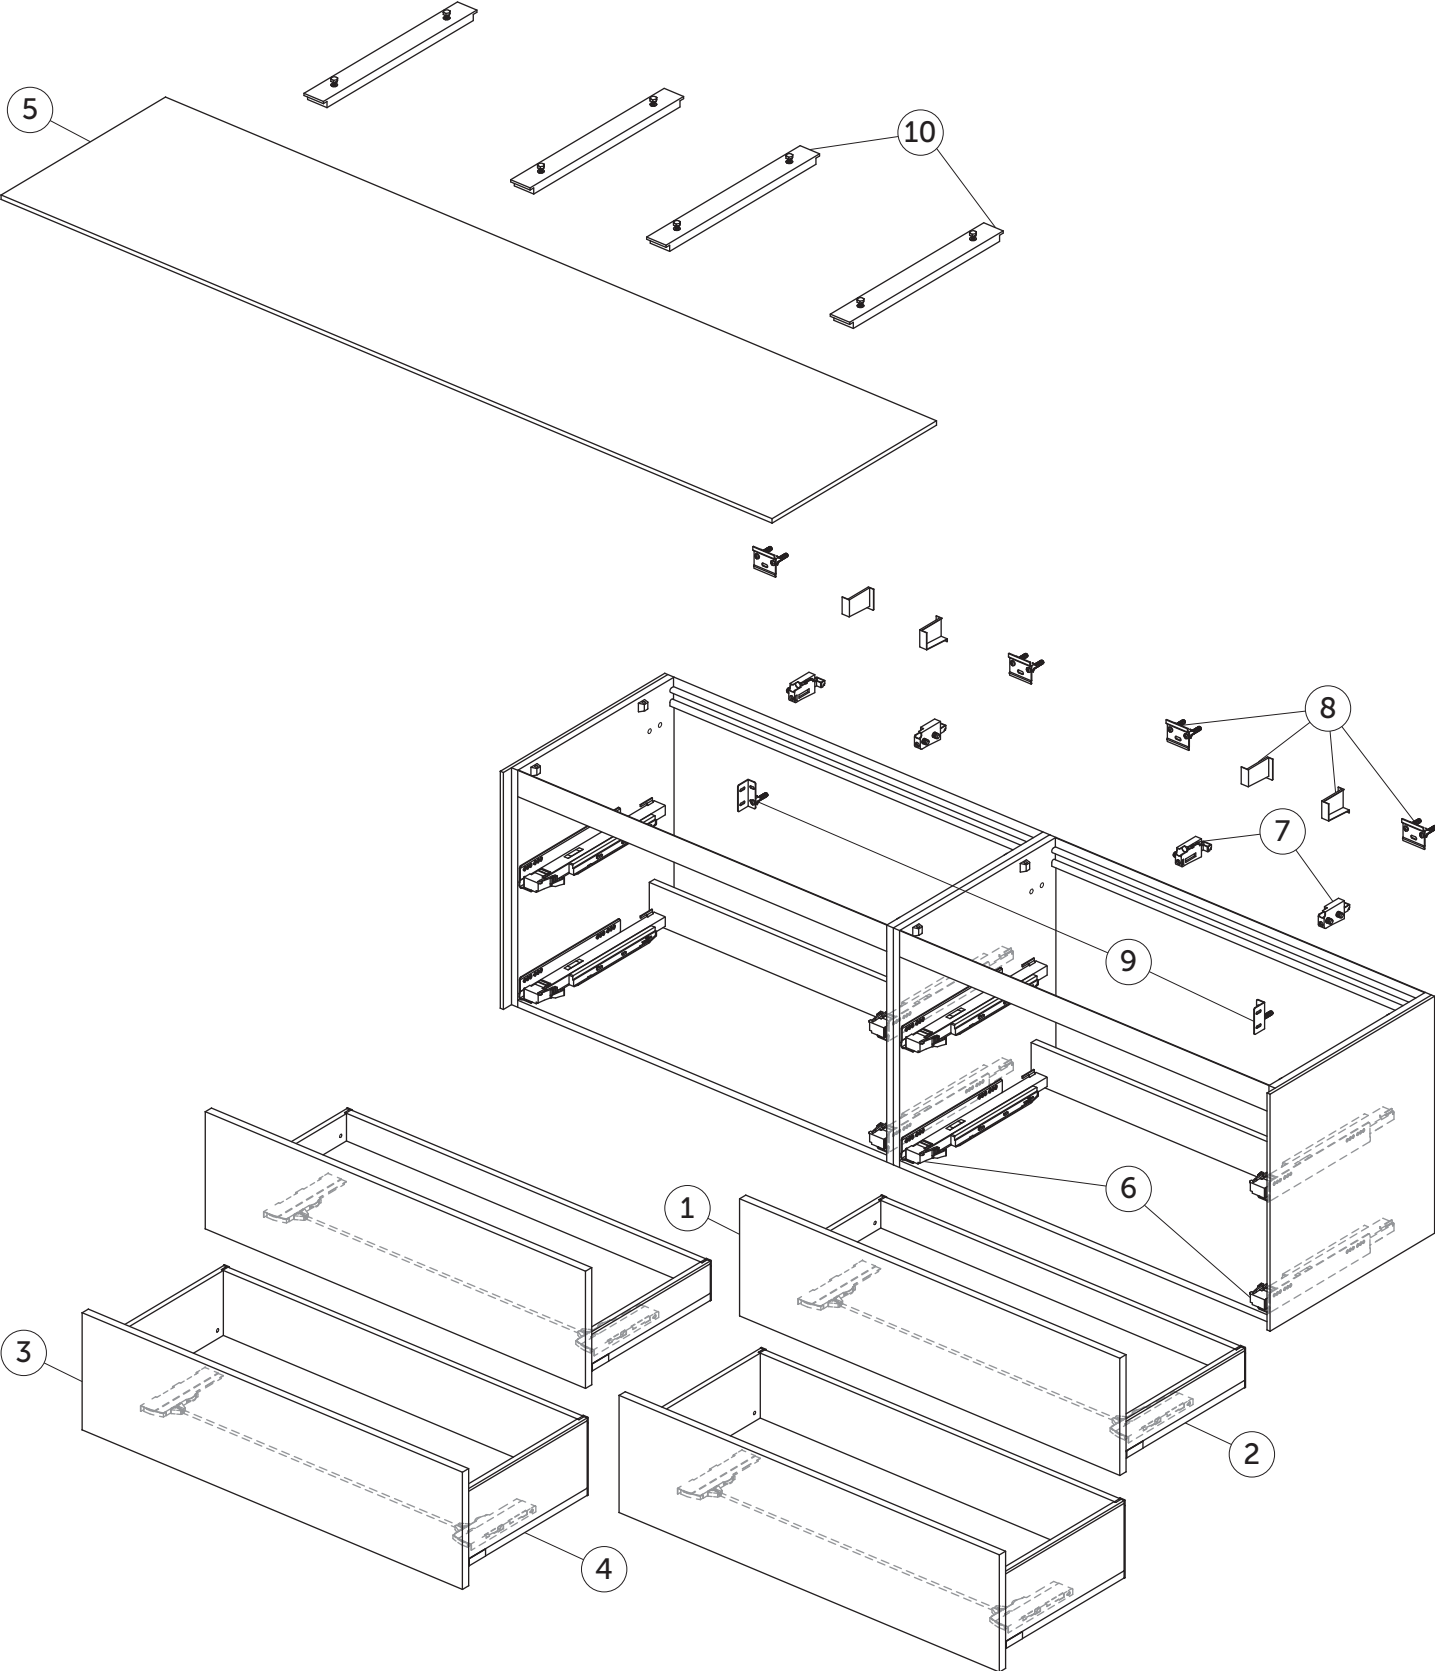

# SPARE PARTS

Basin Unit 2000  
4 drawers

# SPARE PARTS

Basin Unit 2000  
4 drawers

Page 2 of 4

Item	Description	Colour/Finish	Code No.	Quantity
1	Upper Drawer front panel 980 x 267	Y1 - Matt White Y2 - Matt Anthracite Y3 - Matt Sunset Y4 - Smoked Oak Y5 - Dark Walnut Y6 - Light Oak	TV757Y1 TV757Y2 TV757Y3 TV757Y4 TV757Y5 TV757Y6	1
2	Upper Drawer structure box 100 x 50.5	Y2 - Matt Anthracite	TV792Y2	1
3	Lower Drawer front panel 980 x 267	Y1 - Matt White Y2 - Matt Anthracite Y3 - Matt Sunset Y4 - Smoked Oak Y5 - Dark Walnut Y6 - Light Oak	TV759Y1 TV759Y2 TV759Y3 TV759Y4 TV759Y5 TV759Y6	1
4	Lower Drawer structure box 100 x 50.5	Y2 - Matt Anthracite	TV793Y2	1
5	Worktop 1987 x 505 no cut	Y1 - Matt White Y2 - Matt Anthracite Y3 - Matt Sunset Y4 - Smoked Oak Y5 - Dark Walnut Y6 - Light Oak	TV781Y1 TV781Y2 TV781Y3 TV781Y4 TV781Y5 TV781Y6	1
6	Runners 400 Push KIT		TV76967	pair
7	Hanging brackets KIT 1		RV08267	pair
8	Wall fixation KIT 1 new		TV72667	14
9	Safety KIT (brackets, screws & plugs)		TV38767	12
10	Worktop adjustable support KIT		UV24067	pair