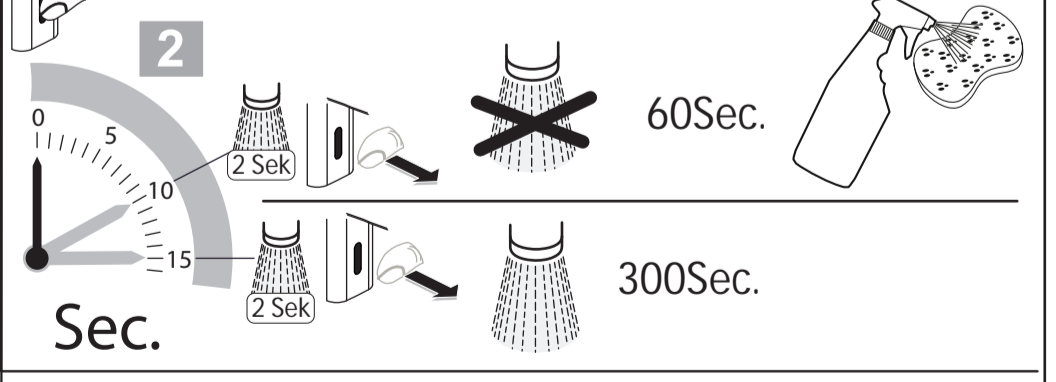

P bar		MAX. 8		5		Q (3 bar)
	T °C		MAX. 80		65		I/min 3,3