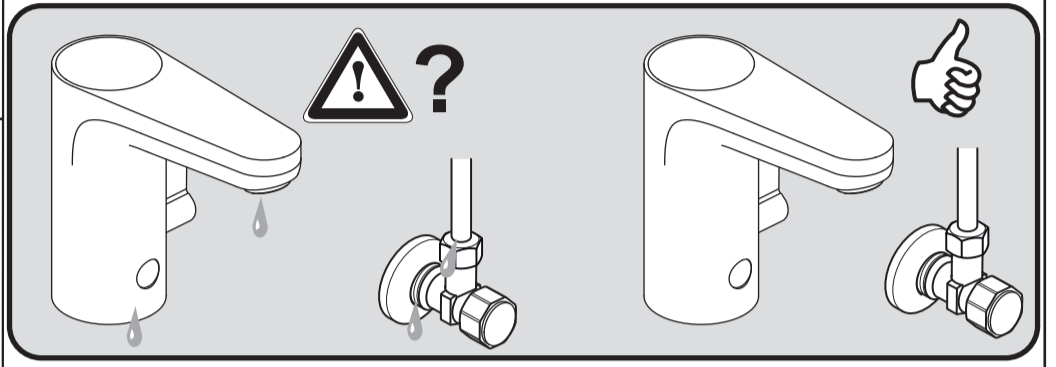

P bar		MAX. 8		5		Q (3 bar)
	T °C		MAX. 80		65		I/min 3,3