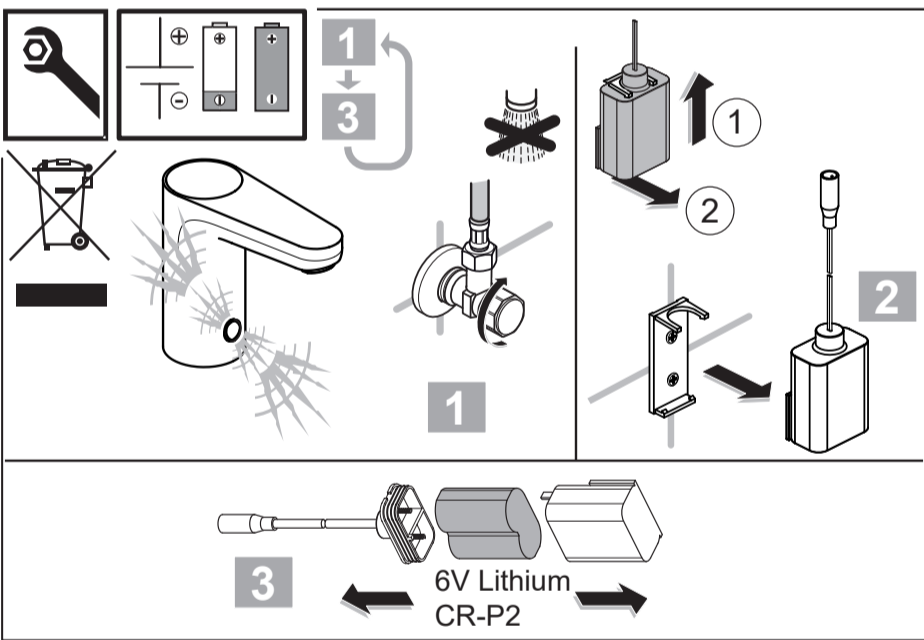

Spare Parts / Ersatzteile / Pièces de recharge / Pezzi di Ricambio / Piezas de requesto /
Parte de reposição / Reserveonderdelen / Reservdelar / Reservedeler / Varaosat /
Vraosat / Varahlutir / Ανταλλακτικά / Yedek Parçalar / Náhradní díly / Náhradné diely /
Nadomestni deli / Резервни части / Запчасти / Części Zapasowe / Piese de schimb /
Rendelhető alkatrészek / Запасні частини / Reservní deloví / Резервни делови /
Резервни делови / Atsarginių dalių / Tellitavad varuosad / Rezervju daļu

Pos.	Part No.
1	F 961 027 AA
2	F 961 028 NU
3	F 961 029 NU
4	A 962 605 NU
5	A 961 183 NU
6	A 962 219 AA
7	A 860 794 NU
8	A 961 118 NU
9	F 961 082 AA
10	A 861 701 NU
11	A 962 140 AA
12	F 961 033 NU
	A 960 635 NU (ext. cable 2M)
13	F 961 038 NU
14	A 960 161 NU
15	A 960 001 NU
16	F 960 965 NU