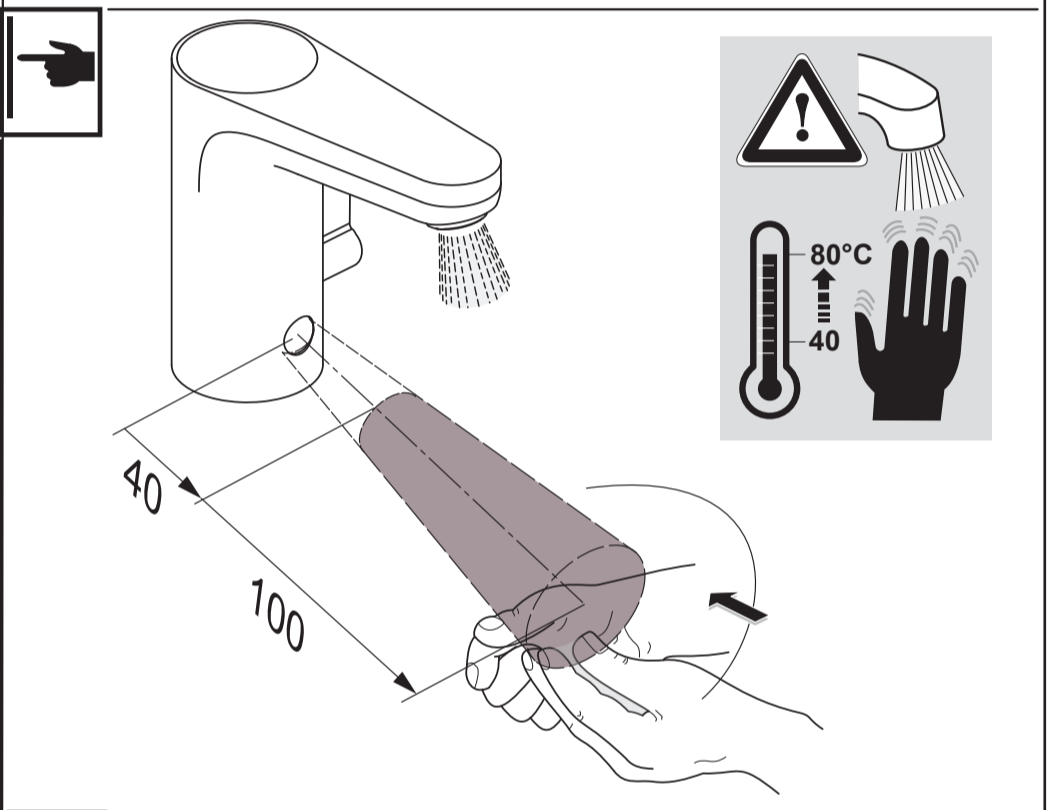

P bar		MAX. 8		5		Q (3 bar)
	T °C		MAX. 80		65		I/min 3,3