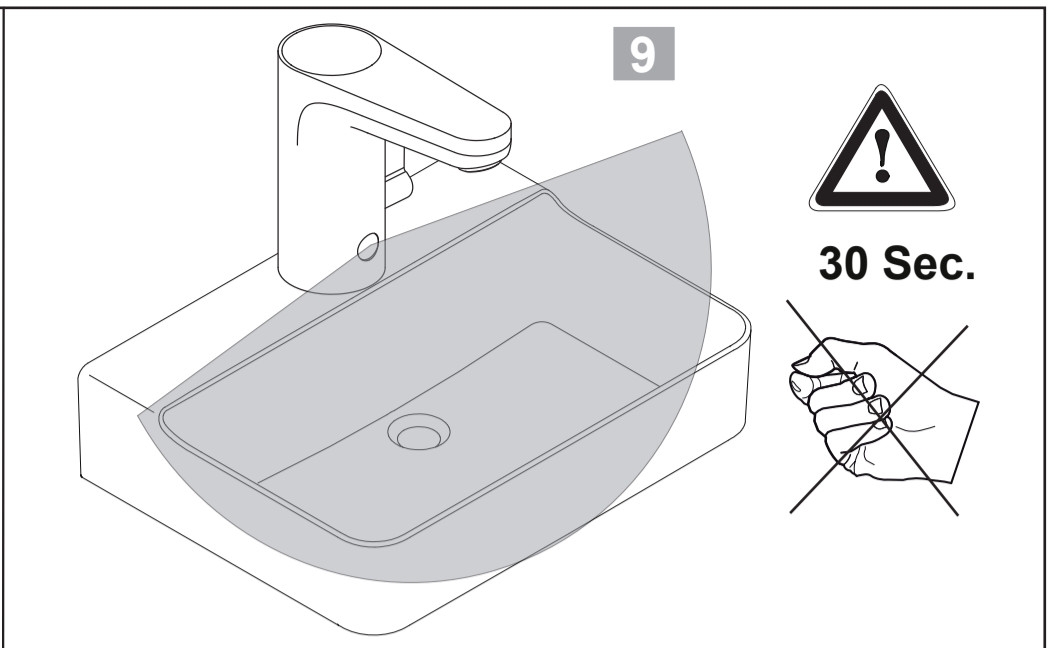

P bar		MAX. 8		5		Q (3 bar)
	T °C		MAX. 80		65		I/min 3,3