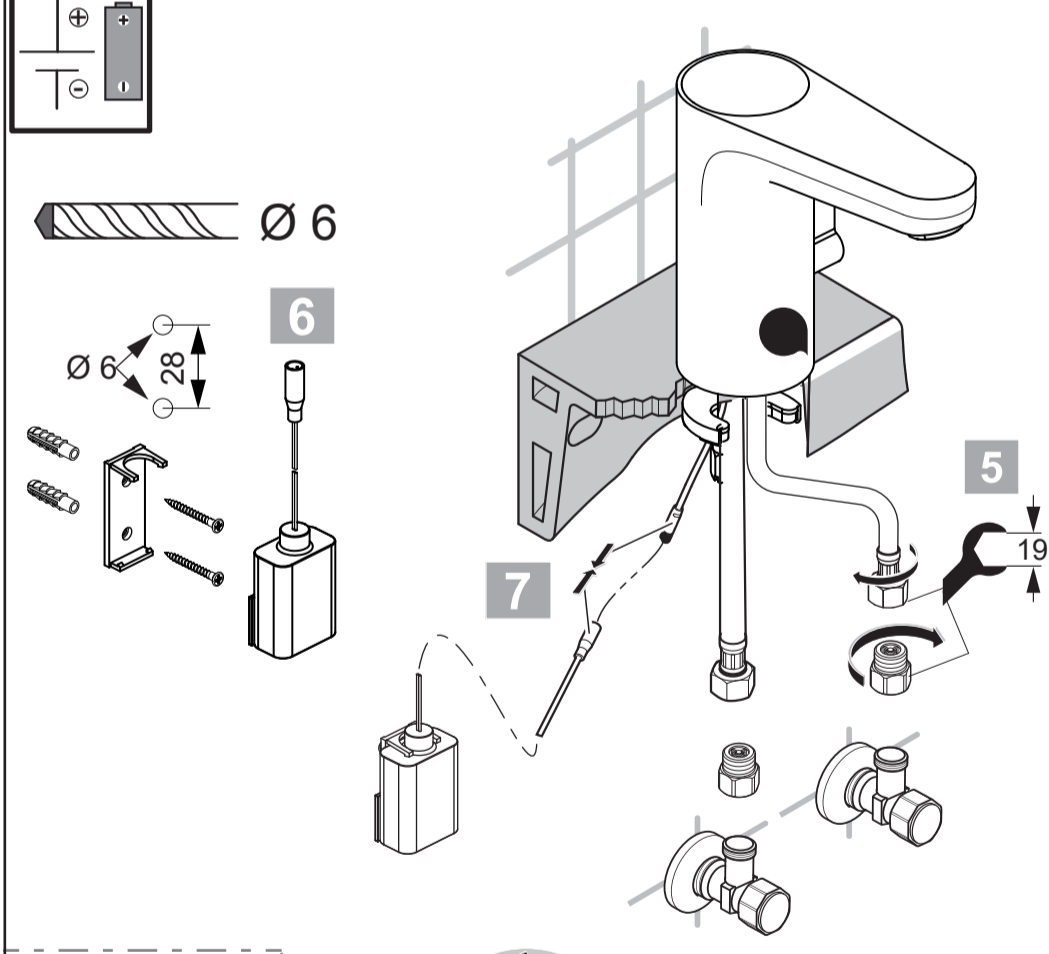

P bar		MAX. 8		5		Q (3 bar)
	T °C		MAX. 80		65		I/min 3,3