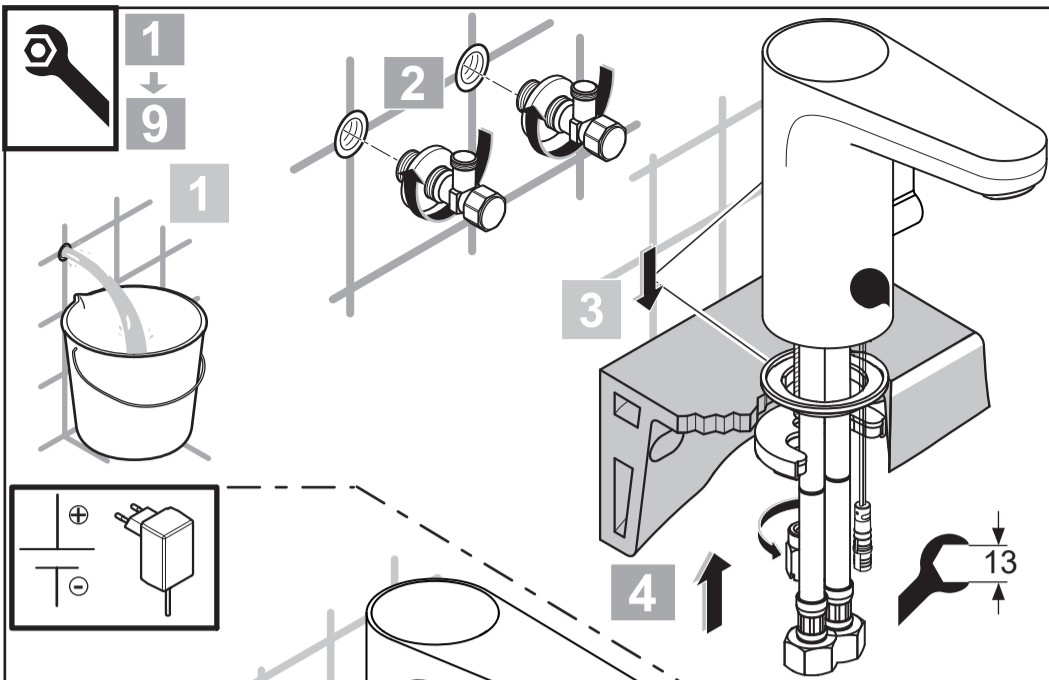

P bar		MAX. 8		5		Q (3 bar)
	T °C		MAX. 80		65		I/min 3,3