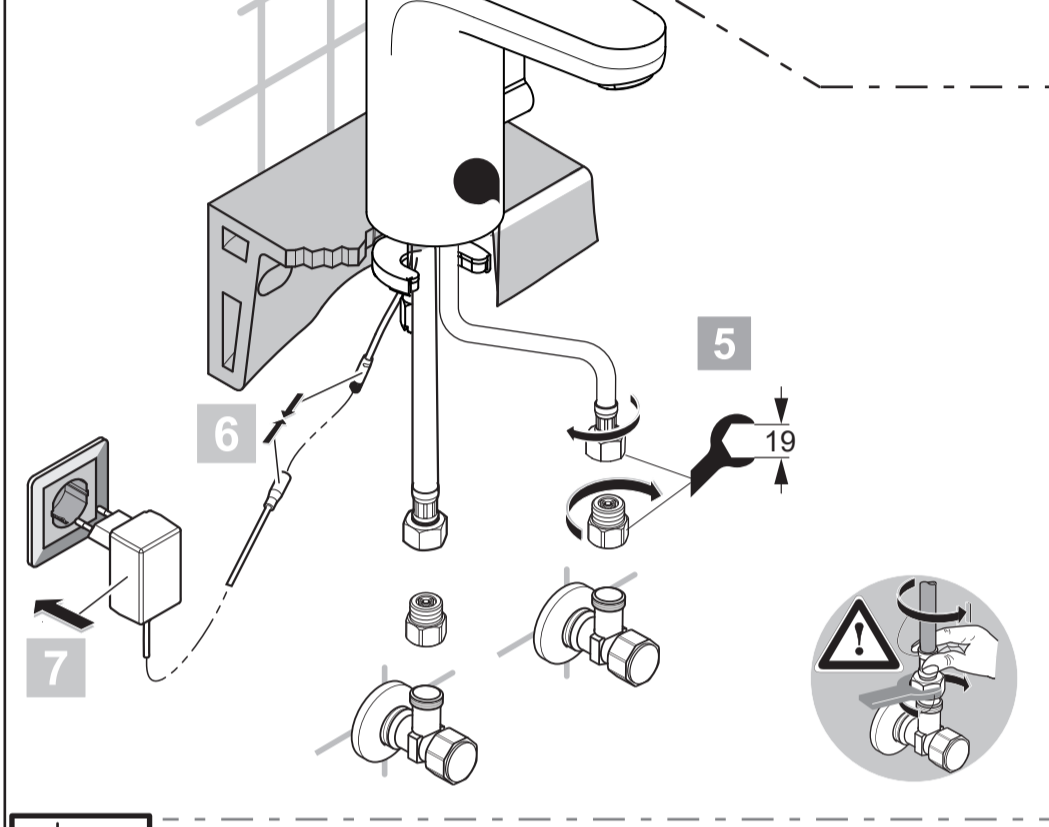

P bar		MAX. 8		5		Q (3 bar)
	T °C		MAX. 80		65		I/min 3,3