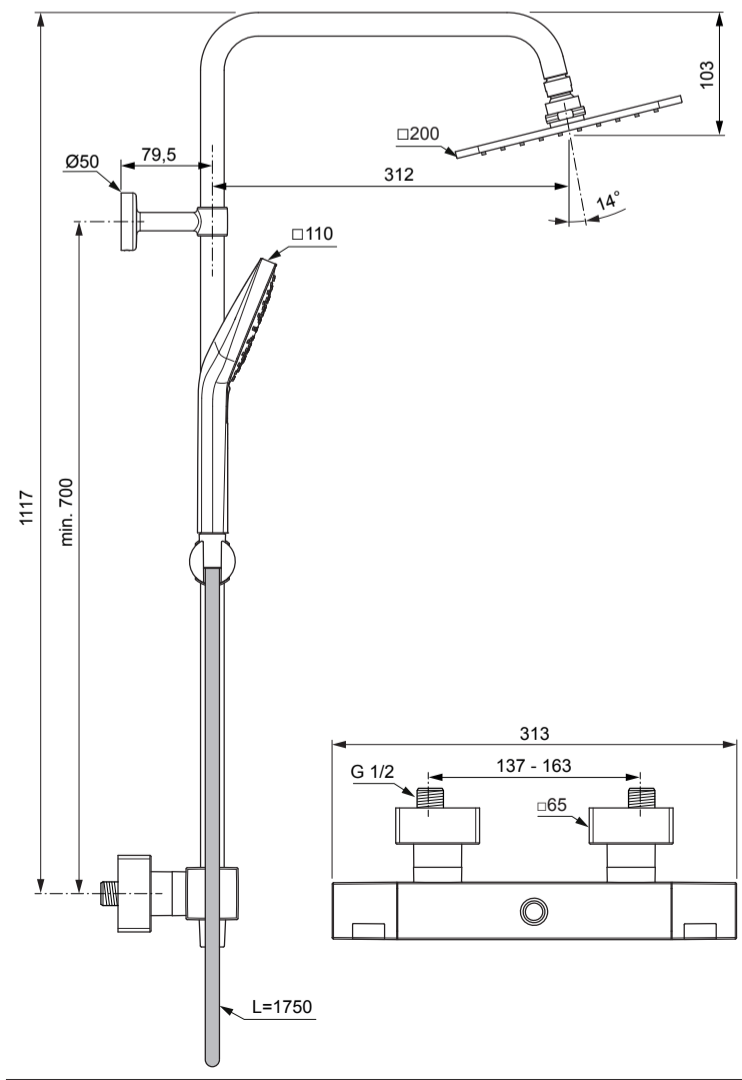

Ideal Standard International NV
Corporate Village - Gent Building
Da Vincilaan 2
1935 Zaventem
Belgium

www.idealstandardinternational.com