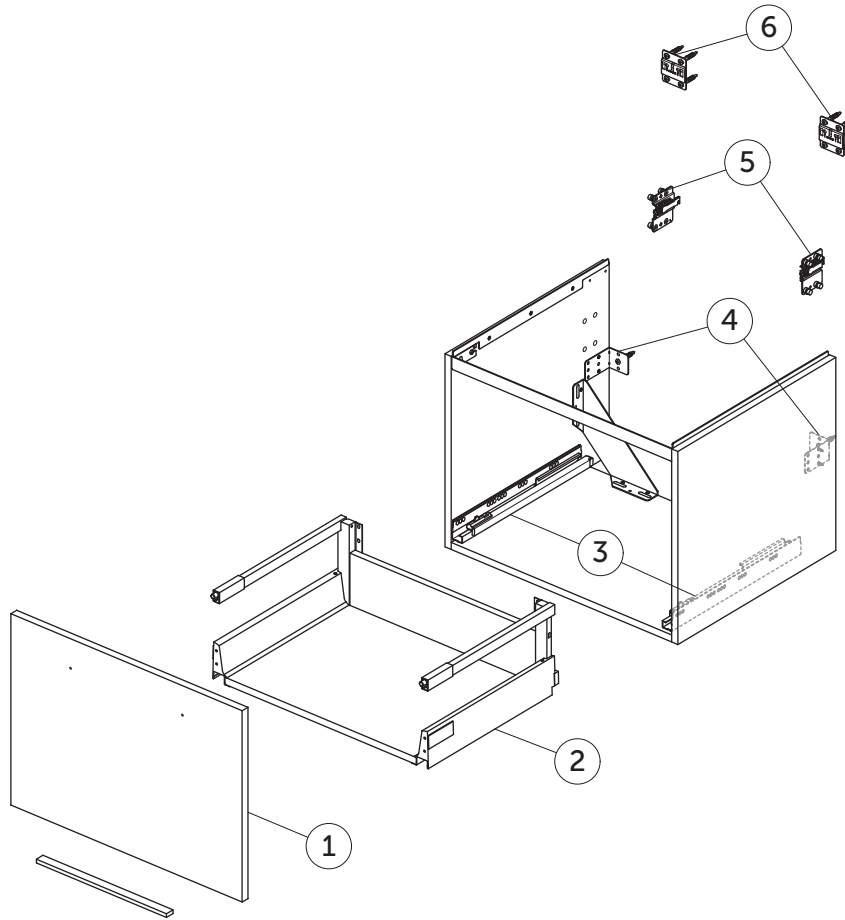

# SPARE PARTS

Vanity Unit 600  
1 drawer

I.LIFE B

Item	Description	Colour/Finish	Code No.	Quantity
1	Drawer front panel 596 x 436	DU - White Matt NF - Sand Beige Matt NH - Greige Matt NG - Quartz Grey Matt NV - Carbon Grey Matt NX - Natural Oak NW - Coffee Oak	TF167DU TF167NF TF167NH TF167NG TF167NV TF167NX TF167NW	1
2	Drawer structure box 60x50.5		TV946NG	1
3	Runners 400 KIT Tandembox BM Blum		TV93967	pair
4	Safety brackets KIT BU (Brackets, screws, plugs)		TF12067	10
5	Hangers KIT Camat 807		TF12167	pair
6	Wall fixation KIT BU (Brackets, screws, plugs)		TF12267	18