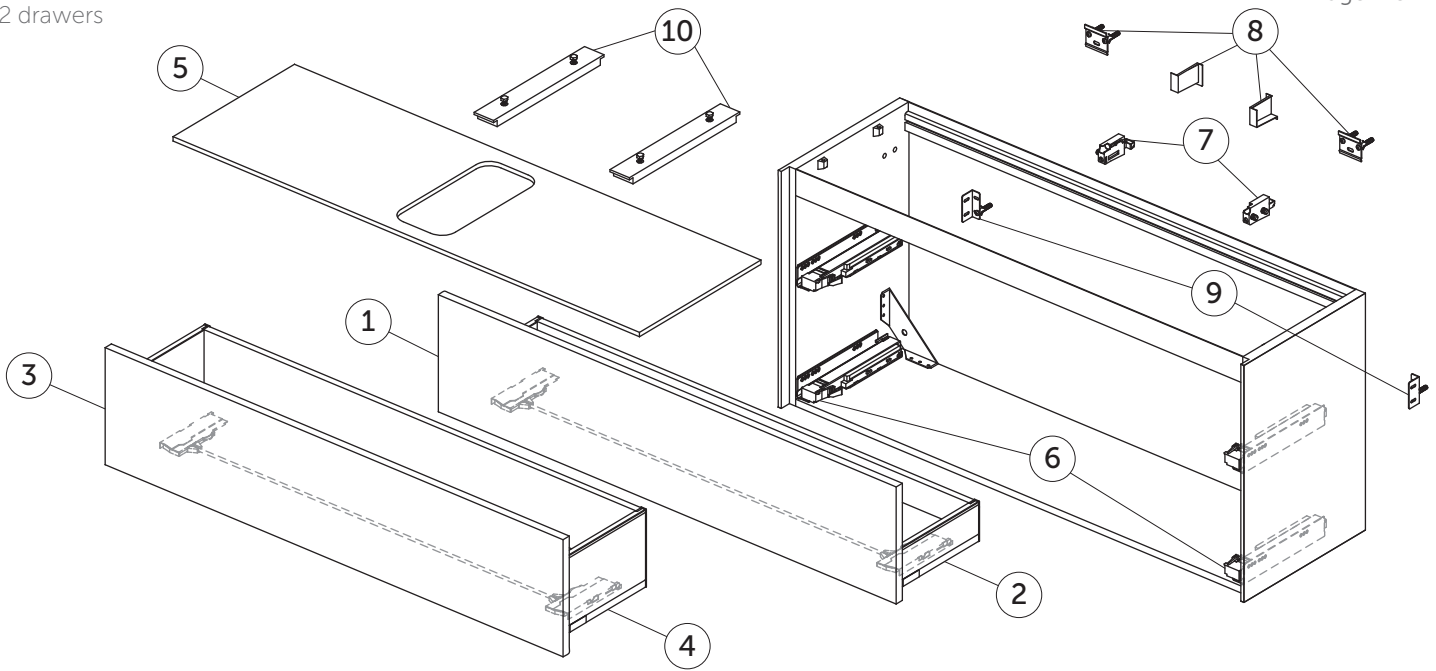

SPARE PARTS

Basin Unit 1200
2 drawers

Item	Description	Colour/Finish	Code No.	Quantity
1	Upper Drawer front panel ns 1180 x 267	Y1 - Matt White Y2 - Matt Anthracite Y3 - Matt Sunset Y4 - Smoked Oak Y5 - Dark Walnut Y6 - Light Oak	TF048Y1 TF048Y2 TF048Y3 TF048Y4 TF048Y5 TF048Y6	1
2	Upper Drawer structure box ns 120 x 37	Y2 - Matt Anthracite	TF049Y2	1
3	Lower Drawer front panel ns 1180 x 267	Y1 - Matt White Y2 - Matt Anthracite Y3 - Matt Sunset Y4 - Smoked Oak Y5 - Dark Walnut Y6 - Light Oak	TF050Y1 TF050Y2 TF050Y3 TF050Y4 TF050Y5 TF050Y6	1
4	Lower Drawer structure box ns 120 x 37	Y2 - Matt Anthracite	TF051Y2	1
5	Worktop ns 1202 x 373 center cut	Y1 - Matt White Y2 - Matt Anthracite Y3 - Matt Sunset Y4 - Smoked Oak Y5 - Dark Walnut Y6 - Light Oak	TF019Y1 TF019Y2 TF019Y3 TF019Y4 TF019Y5 TF019Y6	1
	Worktop ns 1202 x 373 no cut	Y1 - Matt White Y2 - Matt Anthracite Y3 - Matt Sunset Y4 - Smoked Oak Y5 - Dark Walnut Y6 - Light Oak	TF020Y1 TF020Y2 TF020Y3 TF020Y4 TF020Y5 TF020Y6	1
6	Runners 270 Push KIT		TV72567	pair
7	Hanging brackets KIT 1		RV08267	pair
8	Wall fixation KIT 1 new		TV72667	14
9	Safety KIT (brackets, screws & plugs)		TV38767	12
10	Worktop adjustable support kit short		TV73467	pair

Manufactured post May 2021.
Manufacturer traceability code 9999.

Ideal Standard International NV
Corporate Village – Gent Building
Da Vincilaan 2
B1935 – Zaventem
Belgium

BE +32 (0)2 325 66 33
BG +359 675 30362
DE +49 (0)228 521 580
EG +202 26969700
FR +33 (0)1 49 38 28 00
GB 01482 496 318
GR +30 210 67 90 810
HR +38591 22 99 304

HU +36 30 6991 594
IT 800 652 290
ME +971 4 804 2400
NL +31 (0)77 355 08 08
PL +48 71 7868 301/302
RO +40 21 3223 201/202
SI 00386 59 919040
TR +90 216 314 87 87

UA +359 675 30 468
AL/XK/BA +359 887 709 696
CZ/SK +420 417 592 179
DK/NO/SE +45 75 84 10 10
ES/PT +34 93 561 80 00
LV/LT/EE +371 673 57 792
RS/MK/ME +381 11 713 80 58
RU/MD +7 495 669 23 11