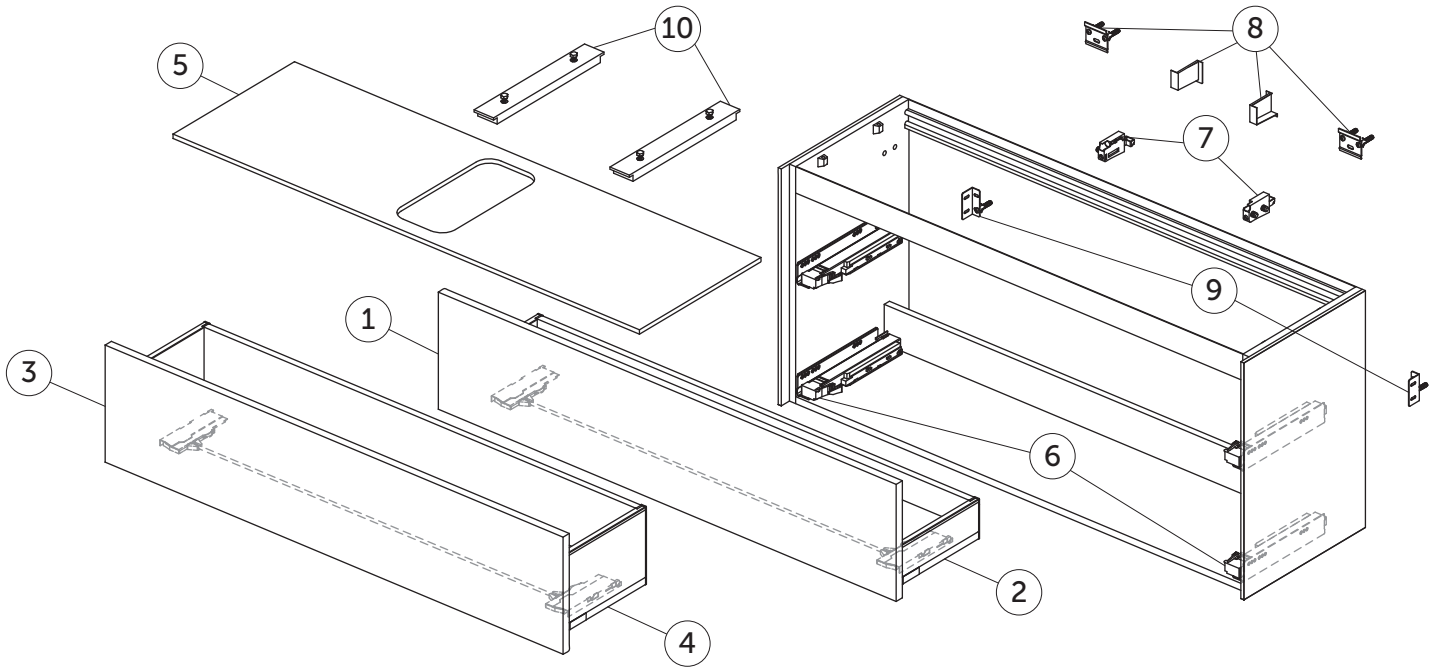

SPARE PARTS

Basin Unit 1200
2 drawers

Page 1 of 2

Item	Description	Colour/Finish	Code No.	Quantity
1	Upper Drawer front panel 1180 x 267	Y1 - Matt White Y2 - Matt Anthracite Y3 - Matt Sunset Y4 - Smoked Oak Y5 - Dark Walnut Y6 - Light Oak	TV761Y1 TV761Y2 TV761Y3 TV761Y4 TV761Y5 TV761Y6	1
2	Upper Drawer structure box 120 x 37	Y2 - Matt Anthracite	TV762Y2	1
3	Lower Drawer front panel 1180 x 267	Y1 - Matt White Y2 - Matt Anthracite Y3 - Matt Sunset Y4 - Smoked Oak Y5 - Dark Walnut Y6 - Light Oak	TV763Y1 TV763Y2 TV763Y3 TV763Y4 TV763Y5 TV763Y6	1
4	Lower Drawer structure box 120 x 37	Y2 - Matt Anthracite	TV764Y2	1
5	Worktop 1202 x 373 center cut	Y1 - Matt White Y2 - Matt Anthracite Y3 - Matt Sunset Y4 - Smoked Oak Y5 - Dark Walnut Y6 - Light Oak	TV745Y1 TV745Y2 TV745Y3 TV745Y4 TV745Y5 TV745Y6	1
	Worktop 1202 x 373 no cut	Y1 - Matt White Y2 - Matt Anthracite Y3 - Matt Sunset Y4 - Smoked Oak Y5 - Dark Walnut Y6 - Light Oak	TV746Y1 TV746Y2 TV746Y3 TV746Y4 TV746Y5 TV746Y6	1
6	Runners 270 Push KIT		TV72567	pair
7	Hanging brackets KIT 1		RV08267	pair
8	Wall fixation KIT 1 new		TV72667	14
9	Safety KIT (brackets, screws & plugs)		TV38767	12
10	Worktop adjustable support kit short		TV73467	pair