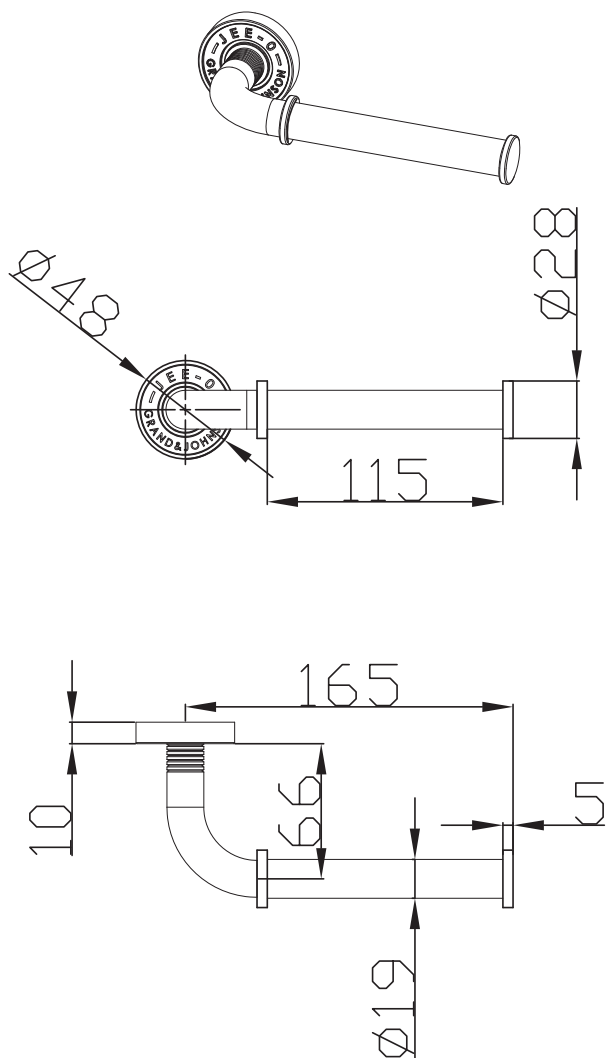

JEE-O soho toilet roll holder

Article code:

701-0010

● RAW

701-0012

● 1.5 Electro powder spray hammercoated black

Material:

Stainless Steel r304

Cleaning instructions:

download JEE-O shower and taps manual on our website: www.jee-o.com

Dimension package:

L21 x B10 x H5,5 cm

Total weight:

0.31 kg

Package weight:

0.07 kg