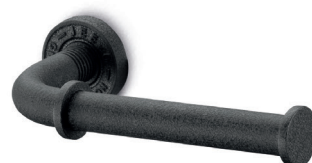

JEE-O soho toilet roll holder

Article code:

701-0010

● RAW

701-0012

● 1.5 Electro powder spray hammercoated black

Material:

Stainless Steel r304

Cleaning instructions:

download JEE-O shower and taps manual on our website: www.jee-o.com

Dimension package:

L21 x B10 x H5,5 cm

Total weight:

0.31 kg

Package weight:

0.07 kg