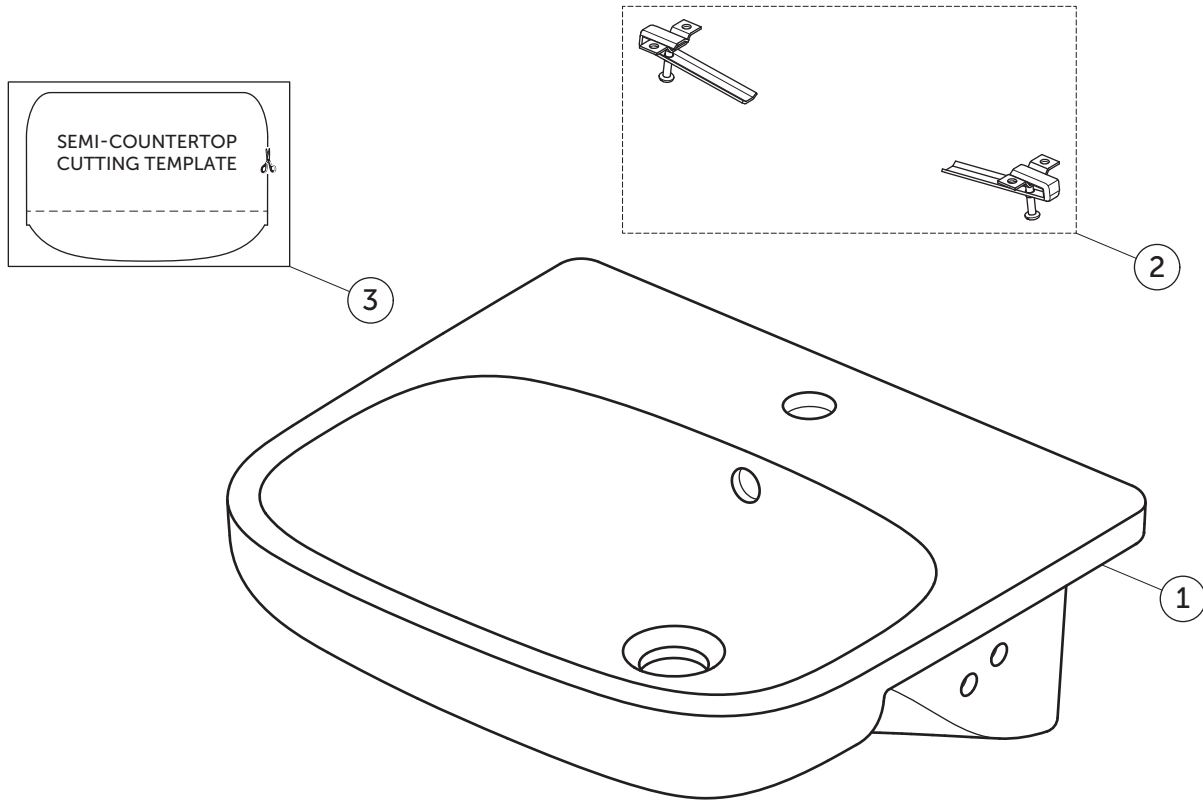

SPARE PARTS

Semi Countertop Basin
50cm; 1TH; OF

T4517MA

I.LIFE A

Item	Description	Spare Code
1	S/CTP BSN 50 WHT	
2	SEMI-CTOP BRACKET	E209167
3	CUTTING TEMPLATE	WW19000267

Ideal Standard International NV
Corporate Village – Gent Building
Da Vincilaan 2
B1935 – Zaventem
Belgium