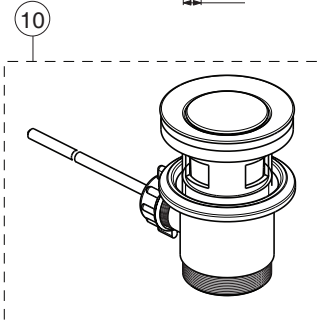

Ideal Standard

Produced from: June 2024

CERAPLAN

Pos.	Signify	Spare parts-Nr.	Quantity	Pos.	Signify	Spare parts-Nr.	Quantity
1	Lever,w/logo	B961716AA	1 Set	11	Pull-up rod-compl.	B961119AA	1 Set
2	Cap decorative	B960473AA	1 Pcs.				
3	Rosette M38x1.5	B961438AA	1 Pcs.				
4	Screw M4x1.5/M38x1.5	B961374NU	1 Set				
5	Hot limit stop	A861181NU	1 Pcs.				
6	Cartridge Ø38mm	B961491NU*	1 Pcs.				
7	O-Ring Ø38x2.5	E960059NU*	1 Set				
8	Perlator M24x1-A - 5l/min	B961383AA	1 Pcs.				
	Perlator M24x1-3.8 L/min	B961946AA	1 Pcs. (for BD202AA ; BD206AA)				
9	Connecting set	A964520NU	1 Set				
10	Pop-up waste-plastic	B964550AA	1 Pcs. (for BD202AA)				
10a	Pop-up waste-abs/mess	B960853AA	1 Pcs. (for BD204AA)				
10b	Click waste slotted	S8803AA	1 Pcs.				
	Click waste plastic	B961705AA	1 Pcs.				

BD202AA

Pos.	Signify	Spare parts-Nr.	Quantity	Pos.	Signify	Spare parts-Nr.	Quantity
1	Lever,w/logo	B961716AA	1 Set				
2	Cap decorative	B960473AA	1 Pcs.				
3	Rosette M38x1.5	B961438AA	1 Pcs.				
4	Screw M4x1.5/M38x1.5	B961374NU	1 Set				
5	Hot limit stop	A861181NU	1 Pcs.				
6	Cartridge Ø38mm	A861156NU*	1 Pcs.				
7	O-Ring Ø38x2.5	E960059NU*	1 Set				
8	Perlator M24x1-A - 5l/min	B961383AA	1 Pcs.				
9	Connecting set	A964520NU	1 Set				
10	Pop-up waste-plastic	B964550AA	1 Pcs.				
10a	Pop-up drain ass.	A962991AA	1 Pcs.				
10b	Click waste slotted	S8803AA	1 Pcs.				
	Click waste plastic	B961705AA	1 Pcs.				
11	Pull-up rod-compl.	B961119AA	1 Set				