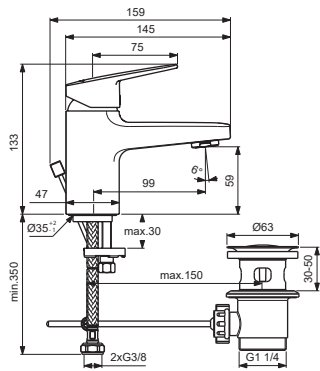

CERAPLAN

Ideal Standard

Produced from: Sept.2023

BD204AA