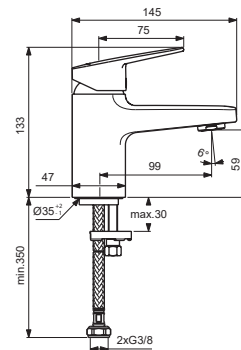

CERAPLAN

Ideal Standard

Produced from: Sept.2023

BD204AA

BD200AA

BD206AA

BD202AA

Pos.	Signify	Spare parts-Nr.	Quantity	Pos.	Signify	Spare parts-Nr.	Quantity
1	Lever,w/logo	B961716AA	1 Set				
2	Cap decorative	B960473AA	1 Pcs.				
3	Rosette M38x1.5	B961438AA	1 Pcs.				
4	Screw M4x1.5/M38x1.5	B961374NU	1 Set				
5	Hot limit stop	A861181NU	1 Pcs.				
6	Cartridge Ø38mm	A861156NU*	1 Pcs.				
7	O-Ring Ø38x2.5	E960059NU*	1 Set				
8	Perlator M24x1-A - 5l/min	B961383AA	1 Pcs.				
9	Connecting set	A964520NU	1 Set				
10	Pop-up waste-plastic	B964550AA	1 Pcs.				
10a	Pop-up drain ass.	A962991AA	1 Pcs.				
10b	Click waste slotted	S8803AA	1 Pcs.				
	Click waste plastic	B961705AA	1 Pcs.				
11	Pull-up rod-compl.	B961119AA	1 Set				

*Universal set (not all parts needed)

09.2023