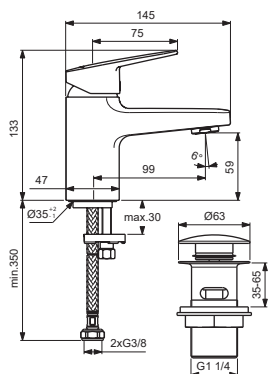

BD202AA

Pos.	Signify	Spare parts-Nr.	Quantity	Pos.	Signify	Spare parts-Nr.	Quantity
1	Lever,w/logo	B961716AA	1 Set				
2	Cap decorative	B960473AA	1 Pcs.				
3	Rosette M38x1.5	B961438AA	1 Pcs.				
4	Screw M4x1.5/M38x1.5	B961374NU	1 Set				
5	Hot limit stop	A861181NU	1 Pcs.				
6	Cartridge Ø38mm	A861156NU*	1 Pcs.				
7	O-Ring Ø38x2.5	E960059NU*	1 Set				
8	Perlator M24x1-A - 5l/min	B961383AA	1 Pcs.				
9	Connecting set	A964520NU	1 Set				
10	Pop-up waste-plastic	B964550AA	1 Pcs.				
10a	Pop-up drain ass.	A962991AA	1 Pcs.				
10b	Click waste slotted	S8803AA	1 Pcs.				
	Click waste plastic	B961705AA	1 Pcs.				
11	Pull-up rod-compl.	B961119AA	1 Set				

*Universal set (not all parts needed)

09.2023

Ideal Standard

Produced from: July 2021

CERAPLAN

Pos.	Signify	Spare parts-Nr.	Quantity	Pos.	Signify	Spare parts-Nr.	Quantity
1	Lever,w/logo	B961716AA	1 Set				
2	Cap decorative	B960473AA	1 Pcs.				
3	Rosette M38x1.5	B961438AA	1 Pcs.				
4	Screw M4x1.5/M38x1.5	B961374NU	1 Set				
5	Hot limit stop	A861181NU	1 Pcs.				
6	Cartridge Ø38mm	A861156NU*	1 Pcs.				
7	O-Ring Ø38x2.5	E960059NU*	1 Set				
8	Perlator M24x1-A - 5l/min	B961383AA	1 Pcs.				
9	Connecting set	A964520NU	1 Set				
10	Pop-up waste-plastic	B964550AA	1 Pcs.				
10a	Pop-up drain ass.	A962991AA	1 Pcs.				
10b	Click waste slotted	S8803AA	1 Pcs.				
	Click waste plastic	B961705AA	1 Pcs.				
11	Pull-up rod-compl.	B960900AA	1 Set				