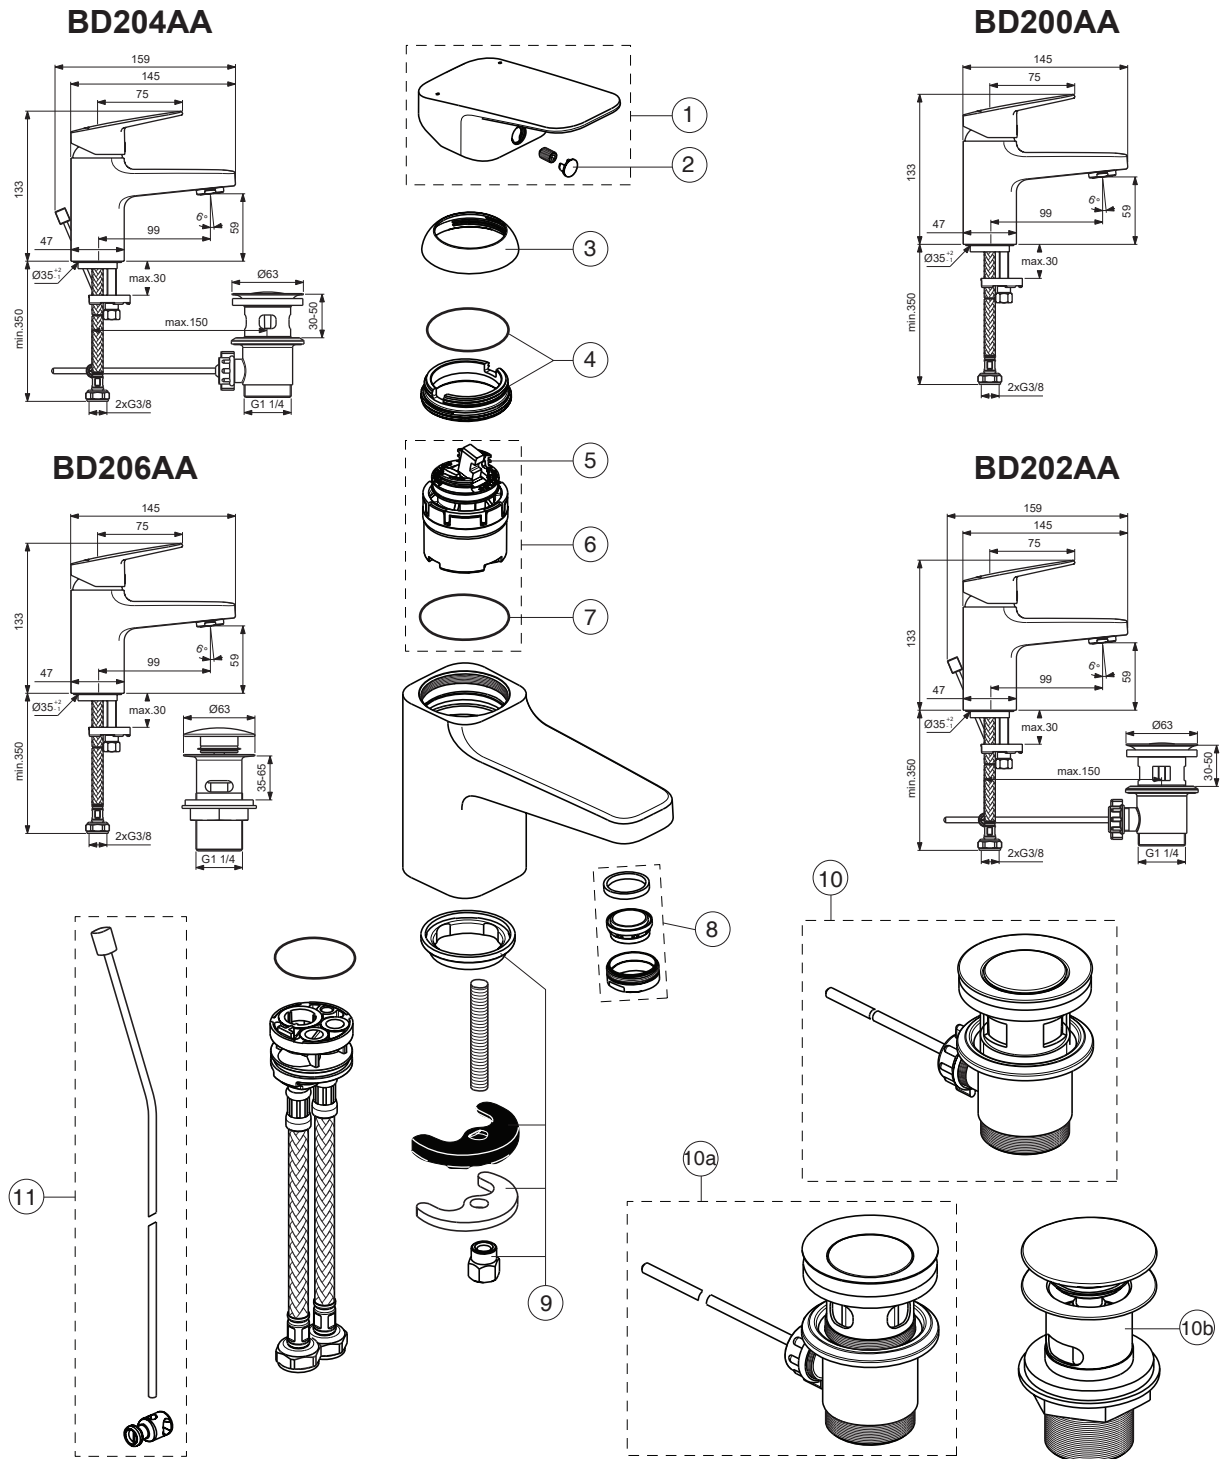

Ideal Standard

Produced from: June 2024

CERAPLAN

Pos.	Signify	Spare parts-Nr.	Quantity	Pos.	Signify	Spare parts-Nr.	Quantity
1	Lever,w/logo	B961716AA	1 Set	11	Pull-up rod-compl.	B961119AA	1 Set
2	Cap decorative	B960473AA	1 Pcs.				
3	Rosette M38x1.5	B961438AA	1 Pcs.				
4	Screw M4x1.5/M38x1.5	B961374NU	1 Set				
5	Hot limit stop	A861181NU	1 Pcs.				
6	Cartridge Ø38mm	B961491NU*	1 Pcs.				
7	O-Ring Ø38x2.5	E960059NU*	1 Set				
8	Perlator M24x1-A - 5l/min	B961383AA	1 Pcs.				
	Perlator M24x1-3.8 L/min	B961946AA	1 Pcs. (for BD202AA ; BD206AA)				
9	Connecting set	A964520NU	1 Set				
10	Pop-up waste-plastic	B964550AA	1 Pcs. (for BD202AA)				
10a	Pop-up waste-abs/mess	B960853AA	1 Pcs. (for BD204AA)				
10b	Click waste slotted	S8803AA	1 Pcs.				
	Click waste plastic	B961705AA	1 Pcs.				

BD202AA

Pos.	Signify	Spare parts-Nr.	Quantity	Pos.	Signify	Spare parts-Nr.	Quantity
1	Lever,w/logo	B961716AA	1 Set				
2	Cap decorative	B960473AA	1 Pcs.				
3	Rosette M38x1.5	B961438AA	1 Pcs.				
4	Screw M4x1.5/M38x1.5	B961374NU	1 Set				
5	Hot limit stop	A861181NU	1 Pcs.				
6	Cartridge Ø38mm	A861156NU*	1 Pcs.				
7	O-Ring Ø38x2.5	E960059NU*	1 Set				
8	Perlator M24x1-A - 5l/min	B961383AA	1 Pcs.				
9	Connecting set	A964520NU	1 Set				
10	Pop-up waste-plastic	B964550AA	1 Pcs.				
10a	Pop-up drain ass.	A962991AA	1 Pcs.				
10b	Click waste slotted	S8803AA	1 Pcs.				
	Click waste plastic	B961705AA	1 Pcs.				
11	Pull-up rod-compl.	B961119AA	1 Set				