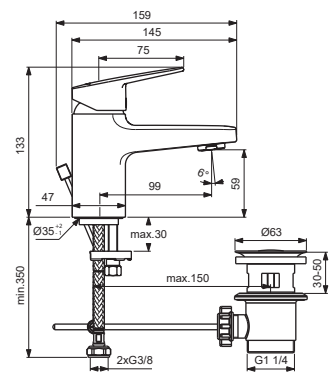

BD202AA

Pos.	Signify	Spare parts-Nr.	Quantity	Pos.	Signify	Spare parts-Nr.	Quantity
1	Lever,w/logo	B961716AA	1 Set				
2	Cap decorative	B960473AA	1 Pcs.				
3	Rosette M38x1.5	B961438AA	1 Pcs.				
4	Screw M4x1.5/M38x1.5	B961374NU	1 Set				
5	Hot limit stop	A861181NU	1 Pcs.				
6	Cartridge Ø38mm	A861156NU*	1 Pcs.				
7	O-Ring Ø38x2.5	E960059NU*	1 Set				
8	Perlator M24x1-A - 5l/min	B961383AA	1 Pcs.				
9	Connecting set	A964520NU	1 Set				
10	Pop-up waste-plastic	B964550AA	1 Pcs.				
10a	Pop-up drain ass.	A962991AA	1 Pcs.				
10b	Click waste slotted	S8803AA	1 Pcs.				
	Click waste plastic	B961705AA	1 Pcs.				
11	Pull-up rod-compl.	B961119AA	1 Set				

*Universal set (not all parts needed)

09.2023

Ideal Standard

Produced from: July 2021

CERAPLAN

Pos.	Signify	Spare parts-Nr.	Quantity	Pos.	Signify	Spare parts-Nr.	Quantity
1	Lever,w/logo	B961716AA	1 Set				
2	Cap decorative	B960473AA	1 Pcs.				
3	Rosette M38x1.5	B961438AA	1 Pcs.				
4	Screw M4x1.5/M38x1.5	B961374NU	1 Set				
5	Hot limit stop	A861181NU	1 Pcs.				
6	Cartridge Ø38mm	A861156NU*	1 Pcs.				
7	O-Ring Ø38x2.5	E960059NU*	1 Set				
8	Perlator M24x1-A - 5l/min	B961383AA	1 Pcs.				
9	Connecting set	A964520NU	1 Set				
10	Pop-up waste-plastic	B964550AA	1 Pcs.				
10a	Pop-up drain ass.	A962991AA	1 Pcs.				
10b	Click waste slotted	S8803AA	1 Pcs.				
	Click waste plastic	B961705AA	1 Pcs.				
11	Pull-up rod-compl.	B960900AA	1 Set				