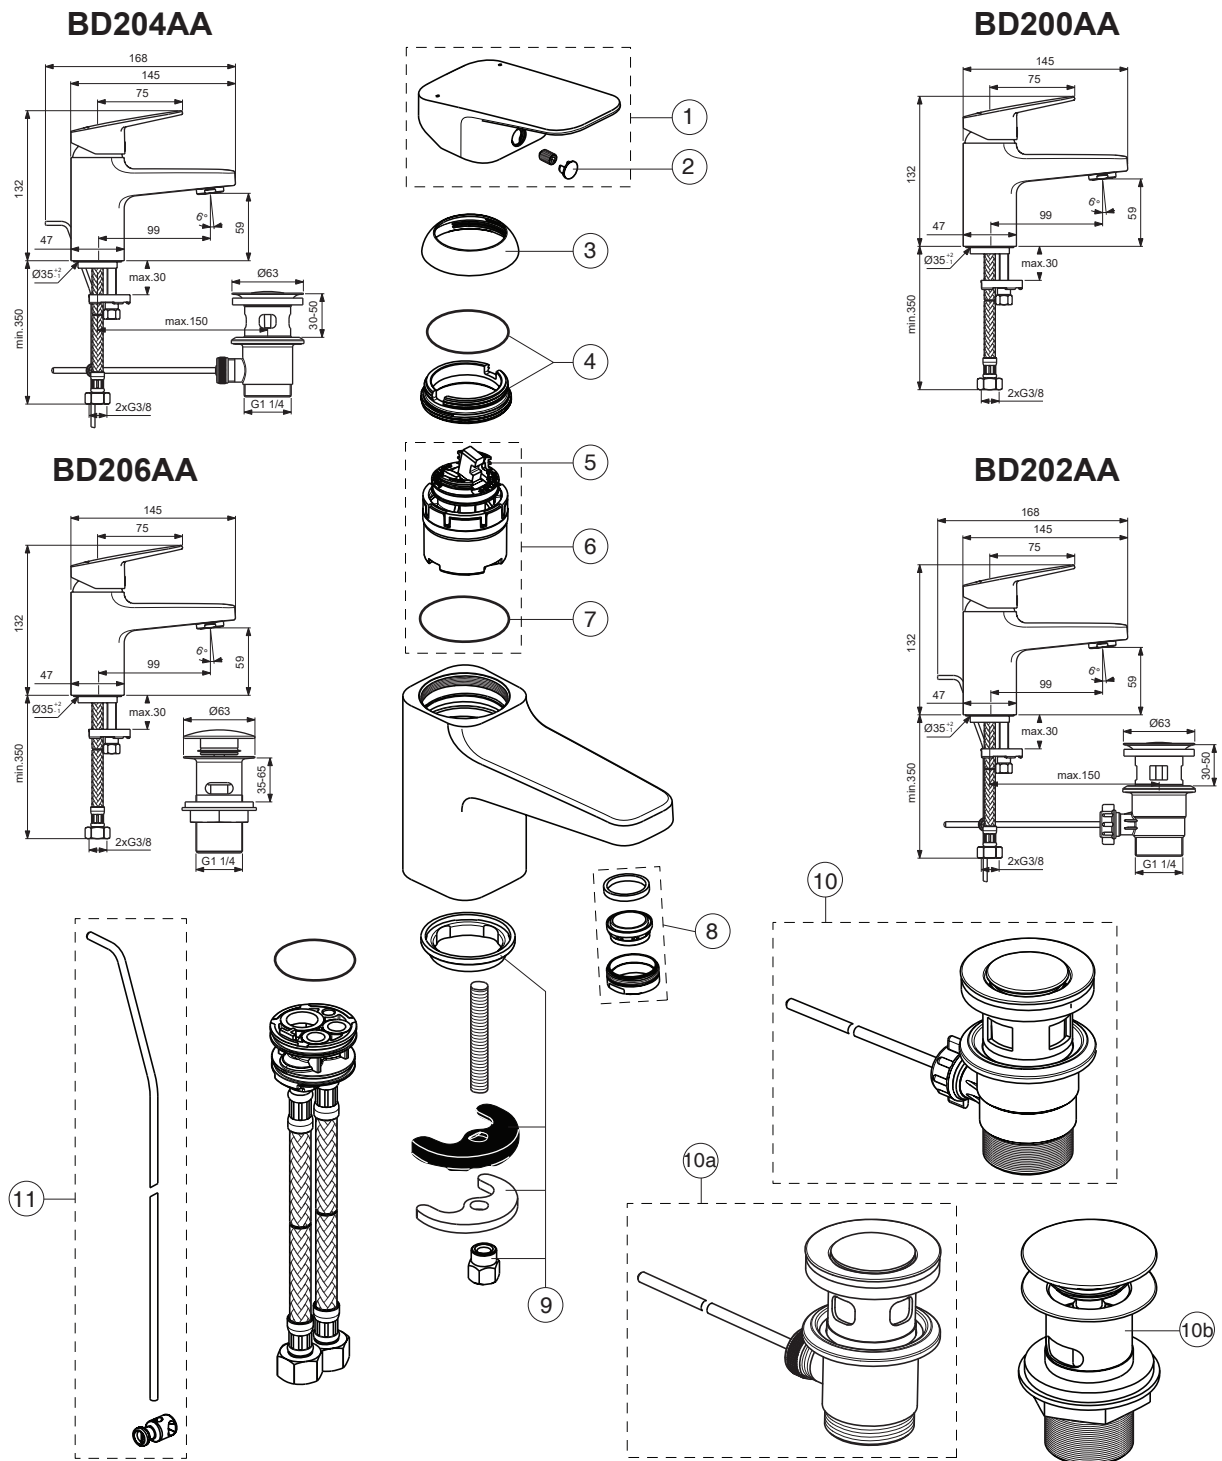

BD202AA

Pos.	Signify	Spare parts-Nr.	Quantity	Pos.	Signify	Spare parts-Nr.	Quantity
1	Lever,w/logo	B961716AA	1 Set				
2	Cap decorative	B960473AA	1 Pcs.				
3	Rosette M38x1.5	B961438AA	1 Pcs.				
4	Screw M4x1.5/M38x1.5	B961374NU	1 Set				
5	Hot limit stop	A861181NU	1 Pcs.				
6	Cartridge Ø38mm	A861156NU*	1 Pcs.				
7	O-Ring Ø38x2.5	E960059NU*	1 Set				
8	Perlator M24x1-A - 5l/min	B961383AA	1 Pcs.				
9	Connecting set	A964520NU	1 Set				
10	Pop-up waste-plastic	B964550AA	1 Pcs.				
10a	Pop-up drain ass.	A962991AA	1 Pcs.				
10b	Click waste slotted	S8803AA	1 Pcs.				
	Click waste plastic	B961705AA	1 Pcs.				
11	Pull-up rod-compl.	B961119AA	1 Set				

*Universal set (not all parts needed)

09.2023

Ideal Standard

Produced from: July 2021

CERAPLAN

Pos.	Signify	Spare parts-Nr.	Quantity	Pos.	Signify	Spare parts-Nr.	Quantity
1	Lever,w/logo	B961716AA	1 Set				
2	Cap decorative	B960473AA	1 Pcs.				
3	Rosette M38x1.5	B961438AA	1 Pcs.				
4	Screw M4x1.5/M38x1.5	B961374NU	1 Set				
5	Hot limit stop	A861181NU	1 Pcs.				
6	Cartridge Ø38mm	A861156NU*	1 Pcs.				
7	O-Ring Ø38x2.5	E960059NU*	1 Set				
8	Perlator M24x1-A - 5l/min	B961383AA	1 Pcs.				
9	Connecting set	A964520NU	1 Set				
10	Pop-up waste-plastic	B964550AA	1 Pcs.				
10a	Pop-up drain ass.	A962991AA	1 Pcs.				
10b	Click waste slotted	S8803AA	1 Pcs.				
	Click waste plastic	B961705AA	1 Pcs.				
11	Pull-up rod-compl.	B960900AA	1 Set				