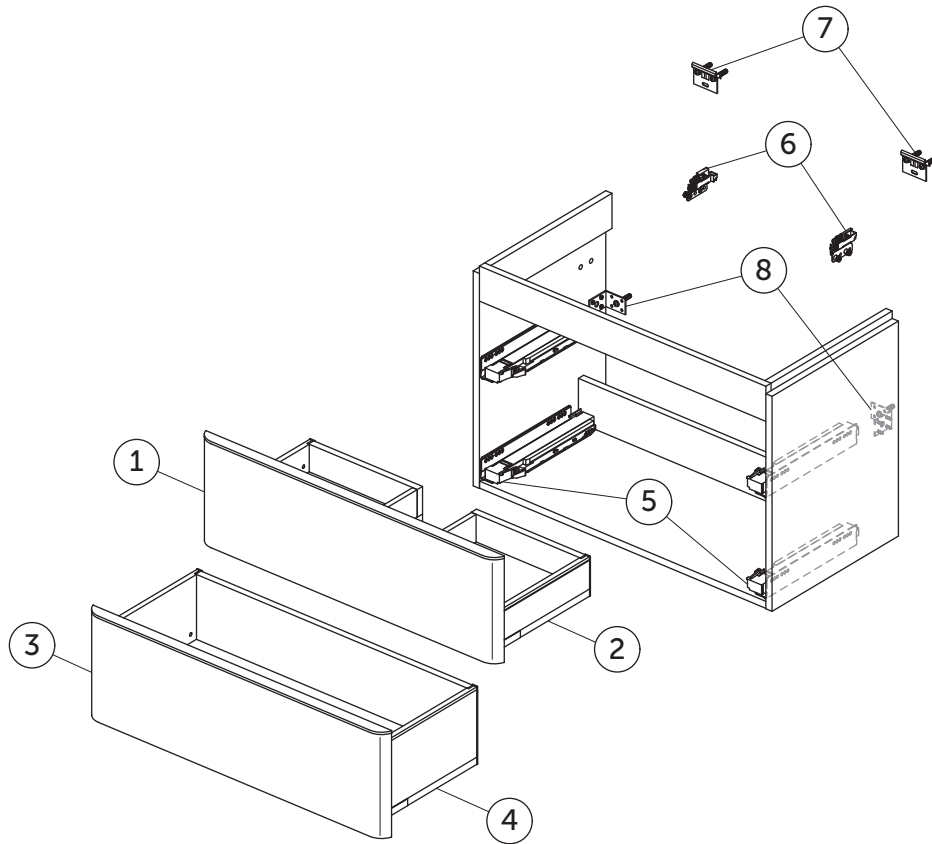

SPARE PARTS

Basin unit 770
2 drawers

Item	Description	Colour/Finish	Code No.	Quantity
1	Upper drawer front panel 77	PA - Dark Walnut PB - Gold Oak WG - Glossy White Y2 - Matt Anthracite	TV837PA TV837PB TV837WG TV837Y2	1
2	Upper drawer structure box 77	Y2 - Matt Anthracite	TV838Y2	1
3	Lower drawer front panel 77	PA - Dark Walnut PB - Gold Oak WG - Glossy White Y2 - Matt Anthracite	TV839PA TV839PB TV839WG TV839Y2	1
4	Lower drawer structure box 77	Y2 - Matt Anthracite	TV840Y2	1
5	Runners 300 Push KIT		TV80467	pair
6	Hanging brackets KIT 1		TV80567	pair
7	Wall fixation KIT 1		TV80667	14
8	Safety KIT		TV86167	pair