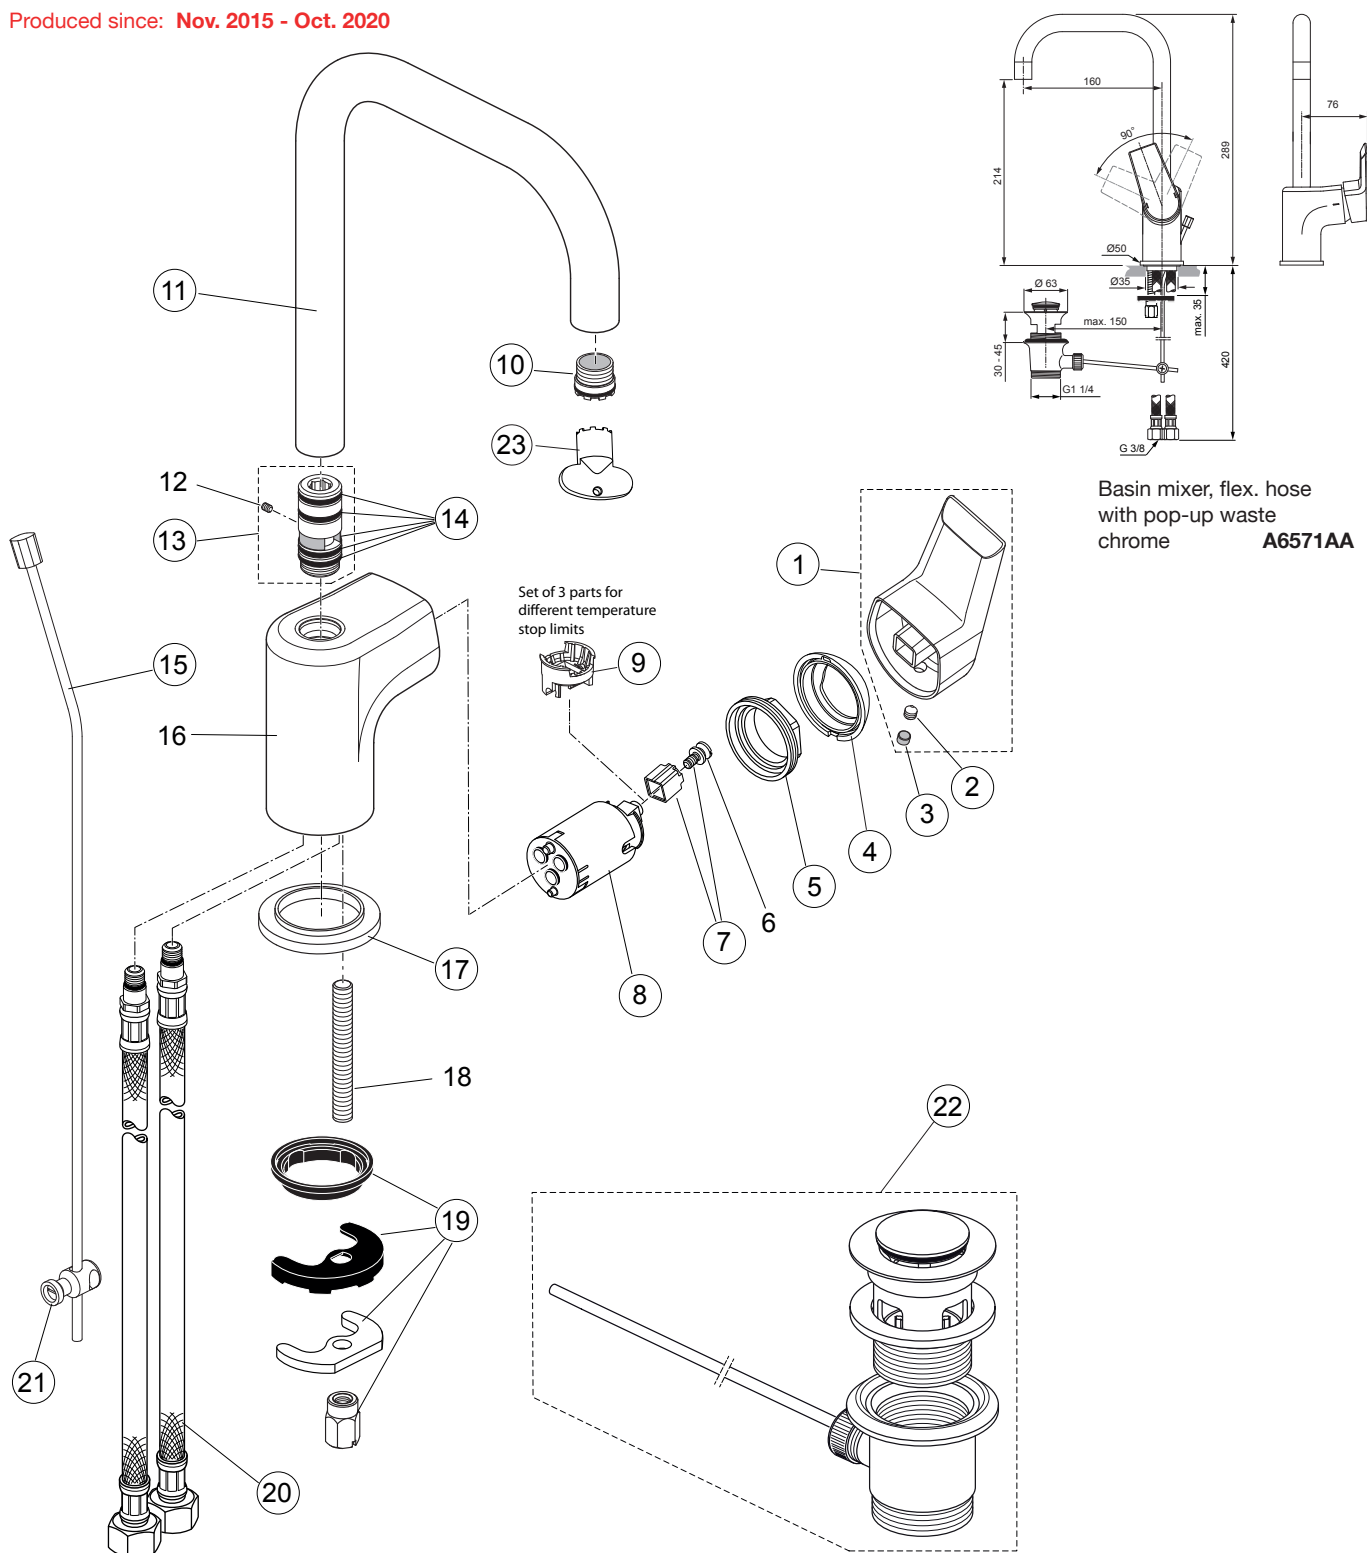

Produced since: Nov. 2020 - Dec. 2020

Basin mixer, flex. hose with pop-up waste chrome **A6571AA**

Pos.	Description	Part-Number	Qty.	Pos.	Description	Part-Number	Qty.
1	Lever cpl. with Logo ISI	A 861 070 AA	1 Set	11	Lift rod cpl. + Pos. 21	B 961 119 AA	1 Set
2	Cover cap	F 960 975 AA	1 pcs	12	Escutcheon	B 960 712 AA	1 pcs
3	Thread ring M36x1	B 961 087 NU	1 pcs	13	Fixation kit	A 964 520 NU	1 Set
4	Lever adapter + screw	A 860 892 NU	1 Set	14	Flex. hose M8x1-G3/8-450	A 963 600 NU	1 pcs
5	Cartridge Kerox Ø28 + Pos.4	F 960 855 NU	1 Set	15	Bracket	A 961 172 NU	1 pcs
6	Hot water limiter - 3 parts	B 961 088 NU	1 Set	16	Pop-up waste complete	A 962 991 AA	1 Set
7	Aerator M18x1 - 5ltr/min	A 962 708 NU	1 pcs				
8	Aerator key - Universal set	A 960 196 NU*	1 Set				
9	Tub.spout + pos. 7	B 961 242 AA	1 Set				
10	Nipple cpl.	A 861 067 NU	1 Set				

*Universal set (not all parts needed)

Produced since: **Nov. 2015 - Oct. 2020**

Basin mixer, flex. hose
with pop-up waste
chrome **A6571AA**

Pos.	Description	Part-Number	Qty.	Pos.	Description	Part-Number	Qty.
1	Lever cpl. with Logo ISI	A 861 070 AA	1 Set	13	Nipple cpl.	A 861 067 NU	1 Set
2	Thread pin M5x6 DIN914	A 860 603 NU	1 pcs	14	Repairset for nipple	B 960 839 NU*	1 Set
3	Handle plug	A 963 751 NU	1 pcs	15	Lift rod cpl. + Pos. 21	B 961 119 AA	1 Set
4	Cover cap	F 960 975 AA	1 pcs	16	Body		
5	Thread ring M36x1	B 961 087 NU	1 pcs	17	Escutcheon	B 960 712 AA	1 pcs
6	Handle screw M4			18	Bolt M8x63		
7	Lever adapter + screw	A 860 892 NU	1 Set	19	Fixation kit	A 964 520 NU	1 Set
8	Cartridge Kerox Ø28 + Pos.7	F 960 855 NU	1 Set	20	Flex. hose M8x1-G3/8-450	A 963 600 NU	1 pcs
9	Hot water limiter - 3 parts	B 961 088 NU	1 Set	21	Bracket	A 961 172 NU	1 pcs
10	Aerator M18x1 - 5ltr/min	A 962 708 NU	1 pcs	22	Pop-up waste complete	A 962 991 AA	1 Set
11	Tub.spout + pos. 10	B 961 242 AA	1 Set	23	Aerator key - Universal set	A 960 196 NU*	1 Set
12	Thread pin M3 x 3 DIN913						