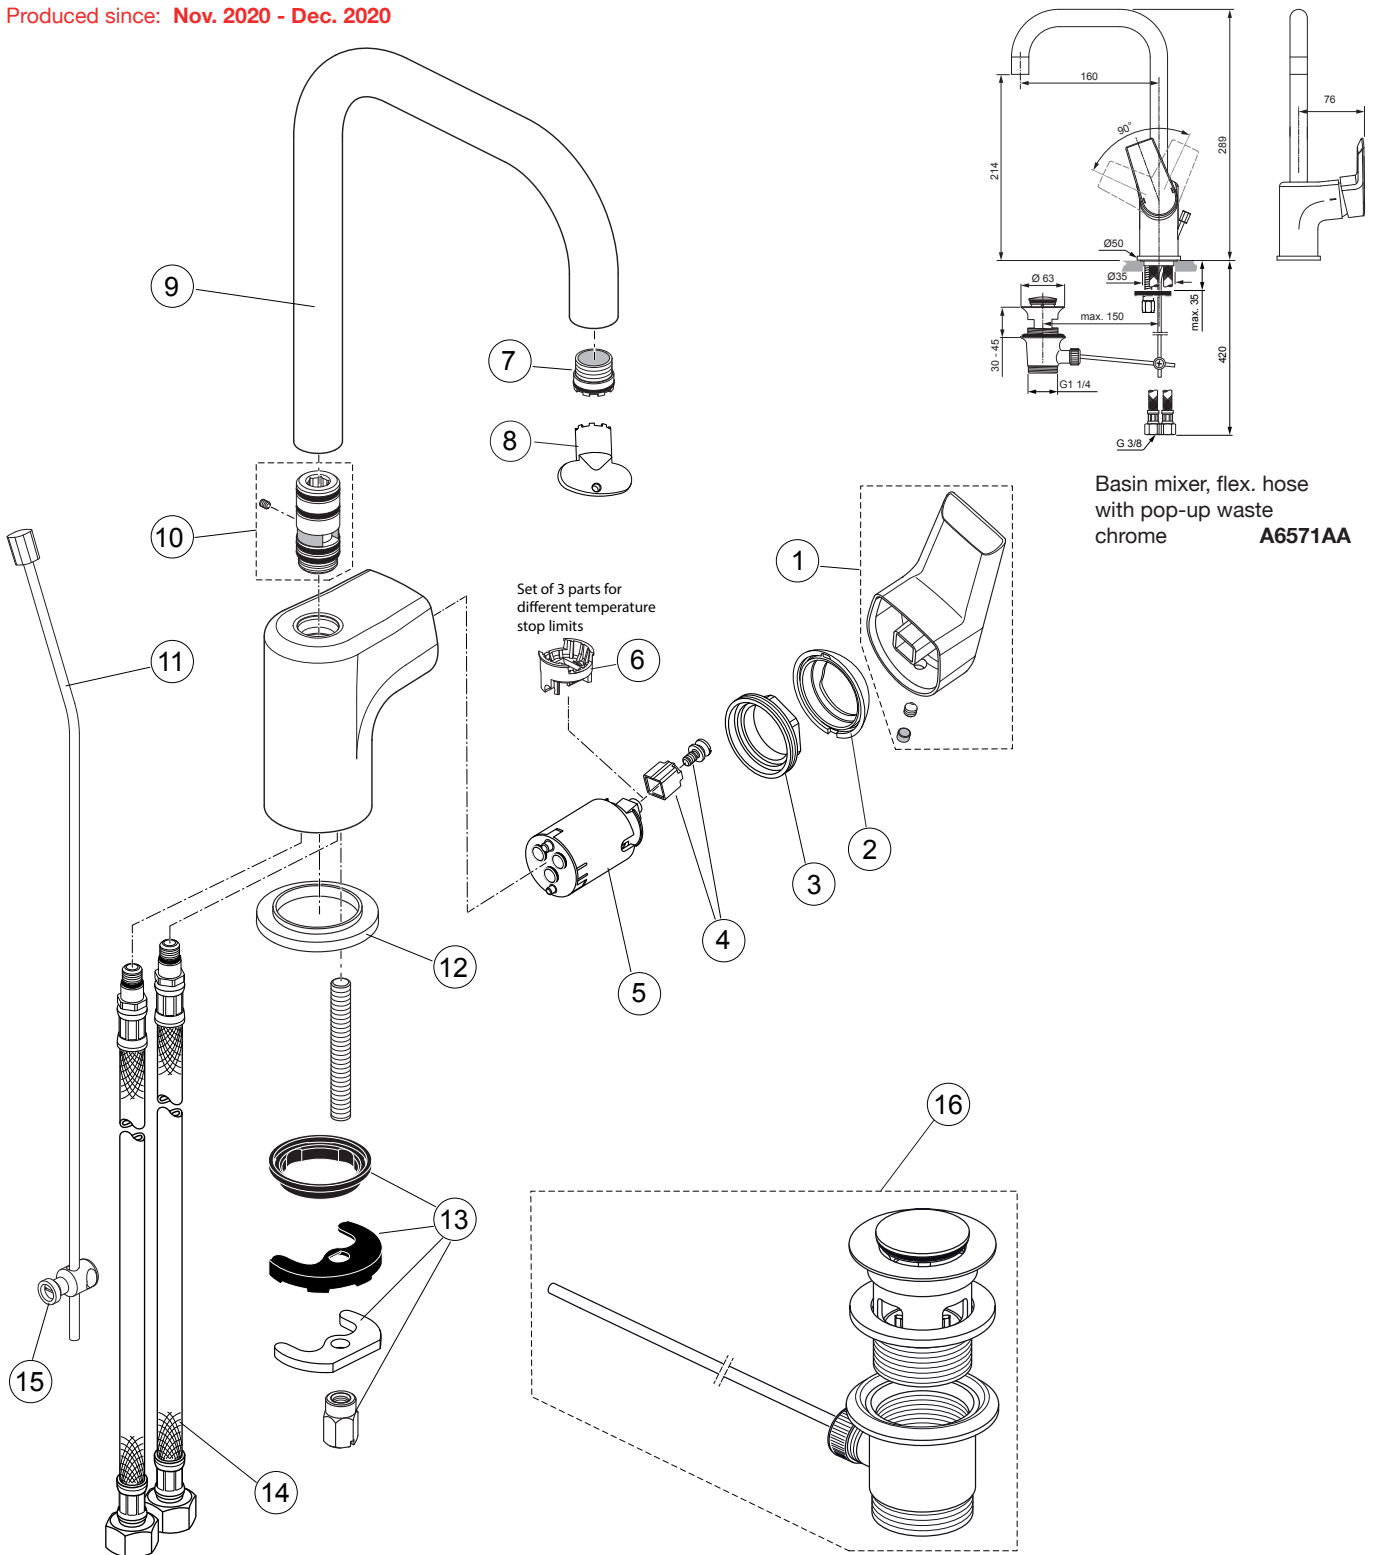

Produced since: Nov. 2020 - Dec. 2020

Basin mixer, flex. hose with pop-up waste chrome **A6571AA**

Pos.	Description	Part-Number	Qty.	Pos.	Description	Part-Number	Qty.
1	Lever cpl. with Logo ISI	A 861 070 AA	1 Set	11	Lift rod cpl. + Pos. 21	B 961 119 AA	1 Set
2	Cover cap	F 960 975 AA	1 pcs	12	Escutcheon	B 960 712 AA	1 pcs
3	Thread ring M36x1	B 961 087 NU	1 pcs	13	Fixation kit	A 964 520 NU	1 Set
4	Lever adapter + screw	A 860 892 NU	1 Set	14	Flex. hose M8x1-G3/8-450	A 963 600 NU	1 pcs
5	Cartridge Kerox Ø28 + Pos.4	F 960 855 NU	1 Set	15	Bracket	A 961 172 NU	1 pcs
6	Hot water limiter - 3 parts	B 961 088 NU	1 Set	16	Pop-up waste complete	A 962 991 AA	1 Set
7	Aerator M18x1 - 5ltr/min	A 962 708 NU	1 pcs				
8	Aerator key - Universal set	A 960 196 NU*	1 Set				
9	Tub.spout + pos. 7	B 961 242 AA	1 Set				
10	Nipple cpl.	A 861 067 NU	1 Set				

*Universal set (not all parts needed)

Produced since: **Nov. 2015 - Oct. 2020**

Basin mixer, flex. hose
with pop-up waste
chrome **A6571AA**

Pos.	Description	Part-Number	Qty.	Pos.	Description	Part-Number	Qty.
1	Lever cpl. with Logo ISI	A 861 070 AA	1 Set	13	Nipple cpl.	A 861 067 NU	1 Set
2	Thread pin M5x6 DIN914	A 860 603 NU	1 pcs	14	Repairset for nipple	B 960 839 NU*	1 Set
3	Handle plug	A 963 751 NU	1 pcs	15	Lift rod cpl. + Pos. 21	B 961 119 AA	1 Set
4	Cover cap	F 960 975 AA	1 pcs	16	Body		
5	Thread ring M36x1	B 961 087 NU	1 pcs	17	Escutcheon	B 960 712 AA	1 pcs
6	Handle screw M4			18	Bolt M8x63		
7	Lever adapter + screw	A 860 892 NU	1 Set	19	Fixation kit	A 964 520 NU	1 Set
8	Cartridge Kerox Ø28 + Pos.7	F 960 855 NU	1 Set	20	Flex. hose M8x1-G3/8-450	A 963 600 NU	1 pcs
9	Hot water limiter - 3 parts	B 961 088 NU	1 Set	21	Bracket	A 961 172 NU	1 pcs
10	Aerator M18x1 - 5ltr/min	A 962 708 NU	1 pcs	22	Pop-up waste complete	A 962 991 AA	1 Set
11	Tub.spout + pos. 10	B 961 242 AA	1 Set	23	Aerator key - Universal set	A 960 196 NU*	1 Set
12	Thread pin M3 x 3 DIN913						