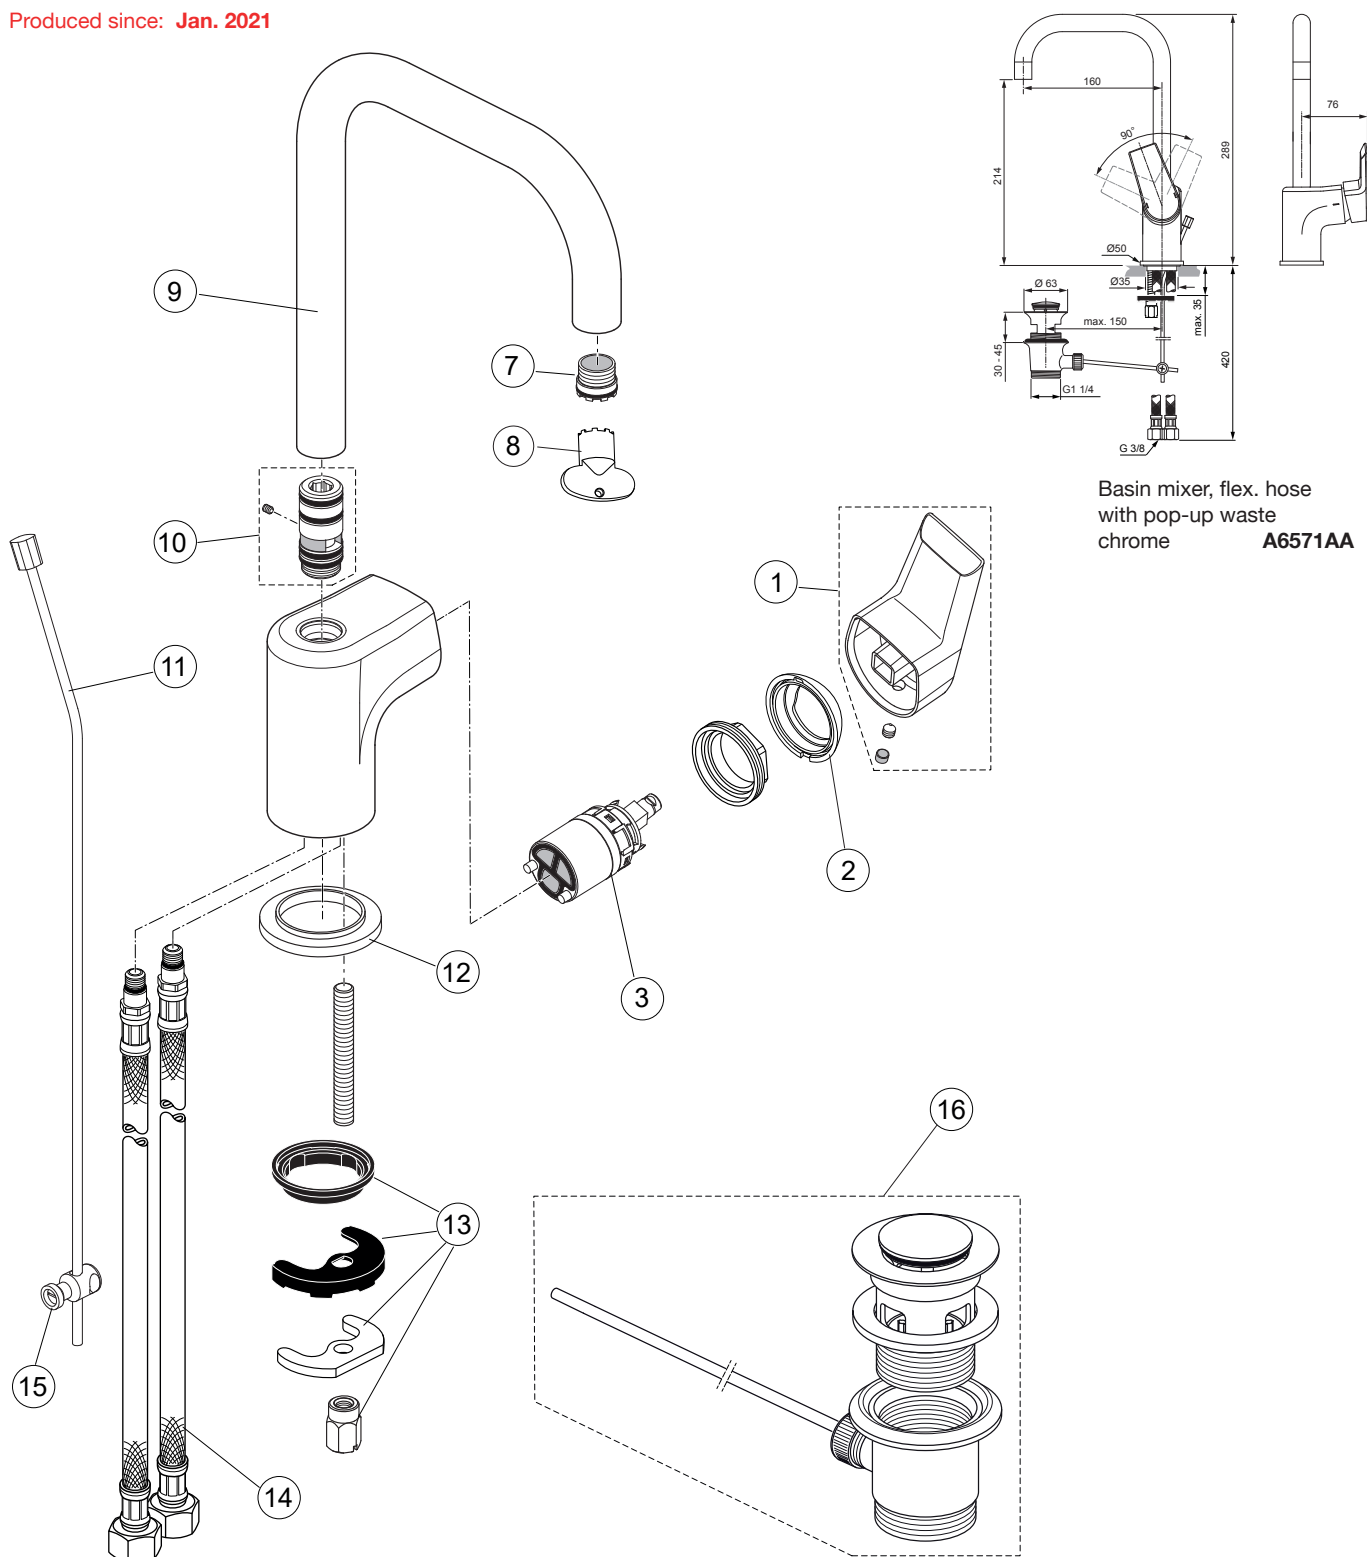

Produced since: **Jan. 2021**

Basin mixer, flex. hose with pop-up waste chrome **A6571AA**

Pos.	Description	Part-Number	Qty.	Pos.	Description	Part-Number	Qty.
1	Lever cpl. with Logo ISI	A 861 070 AA	1 Set	14	Flex. hose M8x1-G3/8-450	A 963 600 NU	1 pcs
2	Cover cap	F 960 975 AA	1 pcs	15	Bracket	A 961 172 NU	1 pcs
3	Cartridge Ø28	A 861 396 NU	1 Set	16	Pop-up waste complete	A 962 991 AA	1 Set
7	Aerator M18x1 - 5ltr/min	A 962 708 NU	1 pcs	<i>*Universal set (not all parts needed)</i>			
8	Aerator key - Universal set	A 960 196 NU*	1 Set				
9	Tub.spout + pos. 7	B 961 242 AA	1 Set				
10	Nipple cpl.	A 861 067 NU	1 Set				
11	Lift rod cpl. + Pos. 21	B 961 119 AA	1 Set				
12	Escutcheon	B 960 712 AA	1 pcs				
13	Fixation kit	A 964 520 NU	1 Set				

Produced since: Nov. 2020 - Dec. 2020

Basin mixer, flex. hose with pop-up waste chrome **A6571AA**

Pos.	Description	Part-Number	Qty.	Pos.	Description	Part-Number	Qty.
1	Lever cpl. with Logo ISI	A 861 070 AA	1 Set	11	Lift rod cpl. + Pos. 21	B 961 119 AA	1 Set
2	Cover cap	F 960 975 AA	1 pcs	12	Escutcheon	B 960 712 AA	1 pcs
3	Thread ring M36x1	B 961 087 NU	1 pcs	13	Fixation kit	A 964 520 NU	1 Set
4	Lever adapter + screw	A 860 892 NU	1 Set	14	Flex. hose M8x1-G3/8-450	A 963 600 NU	1 pcs
5	Cartridge Kerox Ø28 + Pos.4	F 960 855 NU	1 Set	15	Bracket	A 961 172 NU	1 pcs
6	Hot water limiter - 3 parts	B 961 088 NU	1 Set	16	Pop-up waste complete	A 962 991 AA	1 Set
7	Aerator M18x1 - 5ltr/min	A 962 708 NU	1 pcs				
8	Aerator key - Universal set	A 960 196 NU*	1 Set				
9	Tub.spout + pos. 7	B 961 242 AA	1 Set				
10	Nipple cpl.	A 861 067 NU	1 Set				