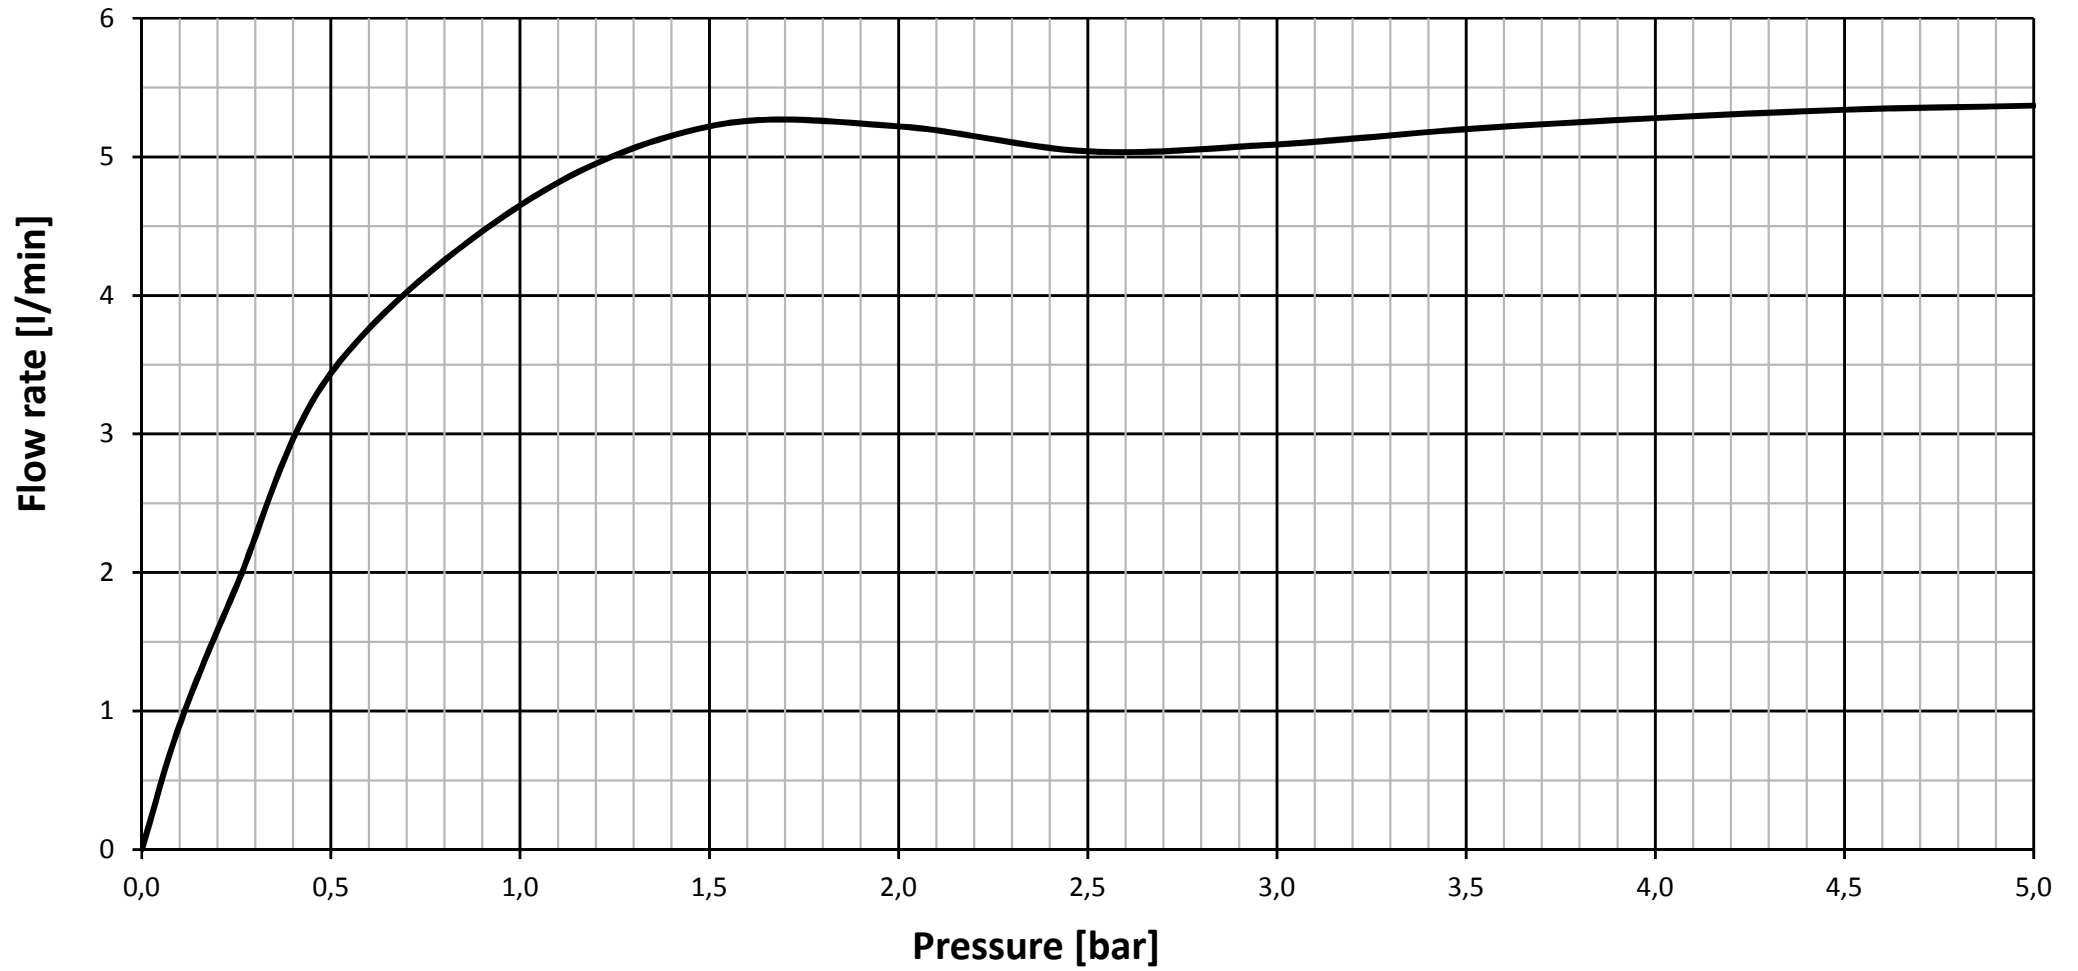

BC784XX - outlet series

— Flow rate in mixed water position