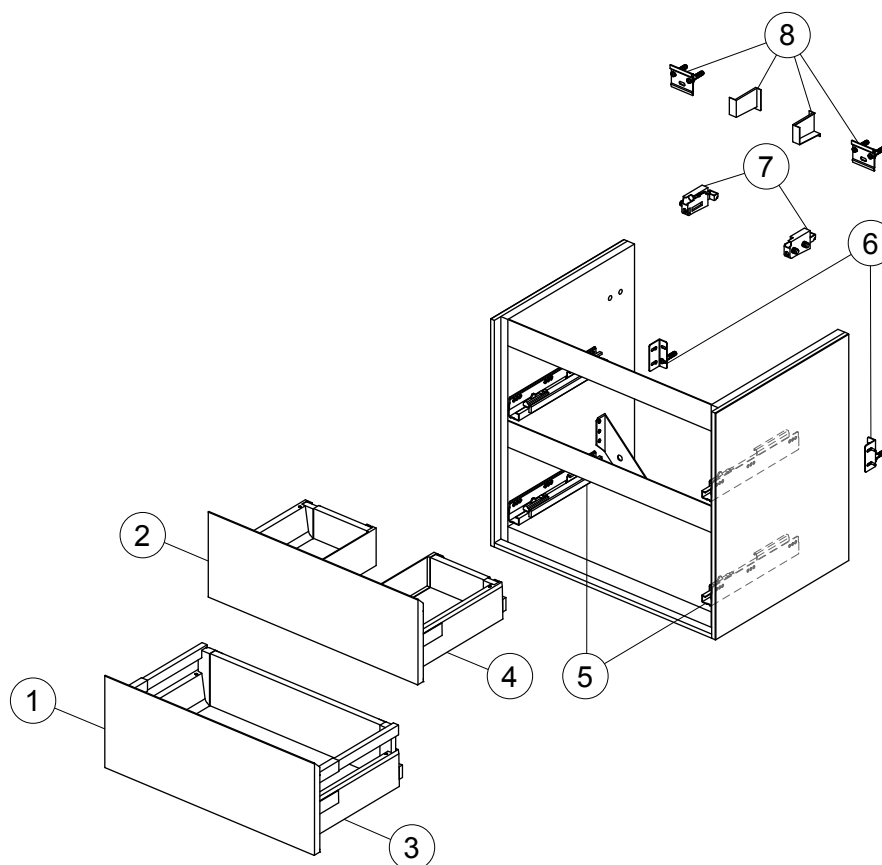

# Spare parts

Basin unit 580 for Cube basin 650

Item	Description	Colour/Finish		Code No.	Quantity
		Outside Finish	Accent Finish		
1	Lower drawer front panel 58	B2 - Glossy White KN - Glossy White PS - Wood Light Grey UK - Wood Light Brown	Matt White Matt Light Grey Matt White Matt Light Brown	EF755B2 EF755B2 EF755PS EF755UK	1
2	Upper drawer front panel 58	B2 - Glossy White KN - Glossy White PS - Wood Light Gray UK - Wood Light Brown	Matt White Matt Light Grey Matt White Matt Light Brown	EF753B2 EF753B2 EF753PS EF753UK	1
3	Lower drawer structure 58 Matt White			EF75667	1
4	Upper drawer structure 58 Matt White			EF75467	1
5	Runner 270 KIT			RV07667	Pair
6	Safety KIT (Brackets, screws, plugs)			TV38767	12
7	Hanging brackets KIT 1			RV08267	Pair
8	Wall fixation KIT 1			RV08167	12