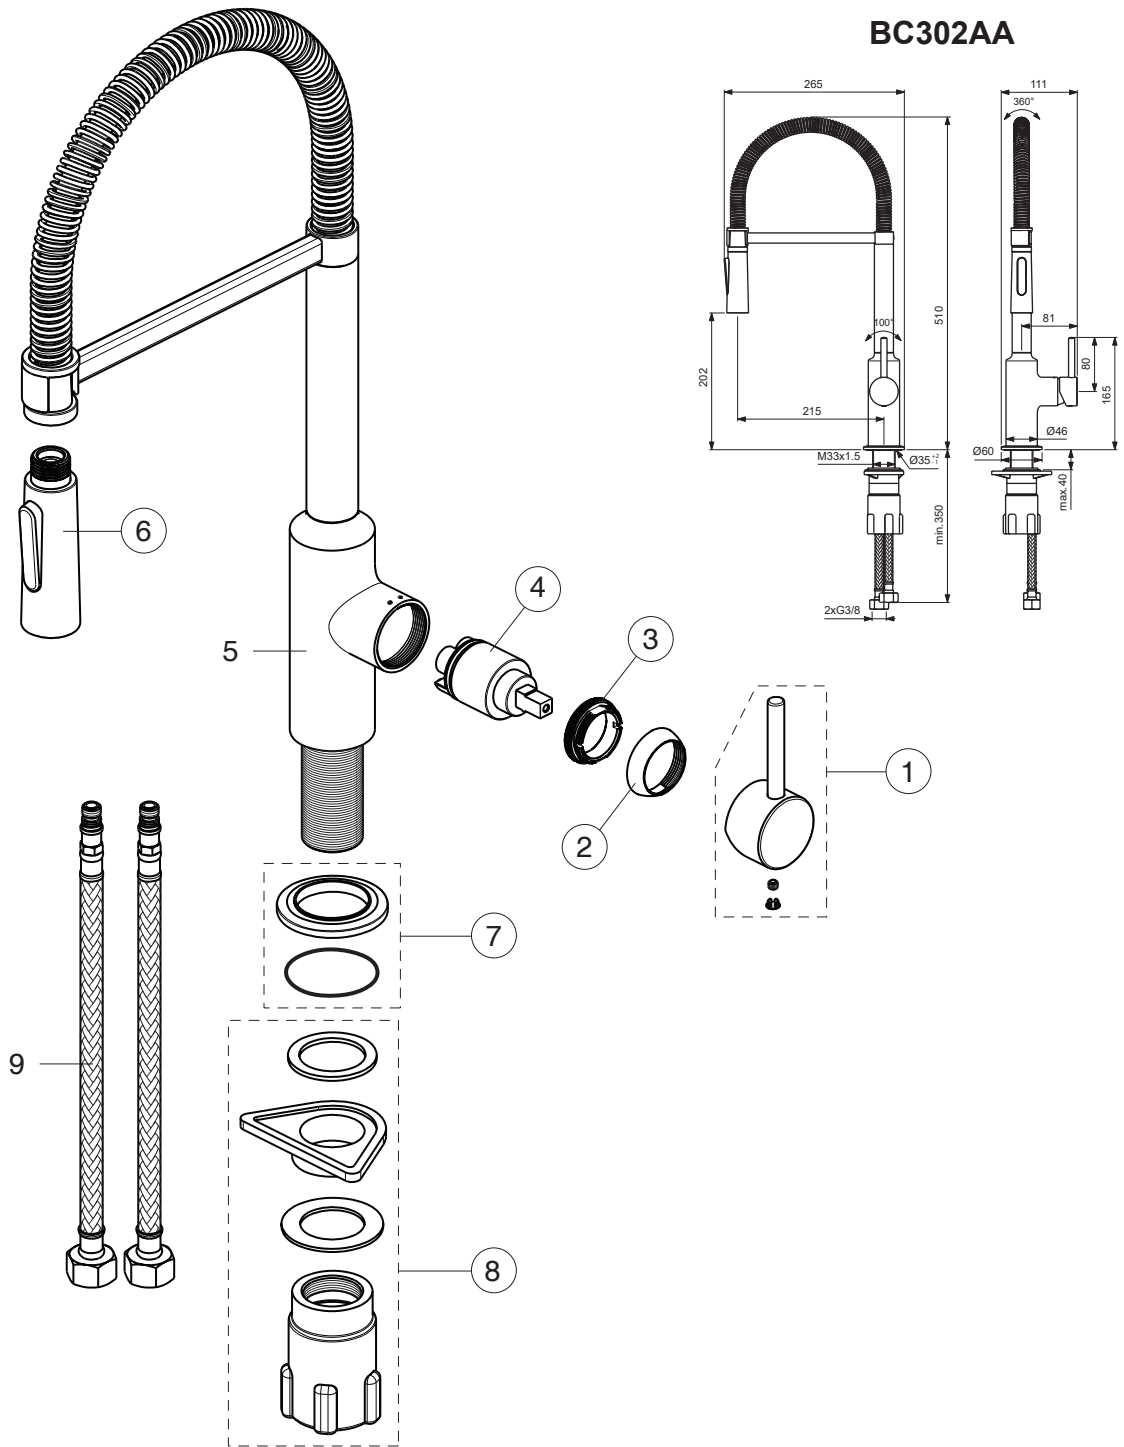

BC302AA

Pos.	Signify	Spare parts-Nr.	Quantity	Pos.	Signify	Spare parts-Nr.	Quantity
1	Lever,w/logo-set	B961553AA	1 Pcs.				
2	Cap	B961554AA	1 Pcs.				
3	Screw	B961555NU	1 Pcs.				
4	Cartridge	B961479NU	1 Pcs.				
5	Body		1 Pcs.				
6	Hand shower	B961556AA	1 Pcs.				
7	Rosette decorative	B961557AA	1 Pcs.				
8	Connecting set	B961558NU	1 Set				
9	Flex hose		2 Pcs.				