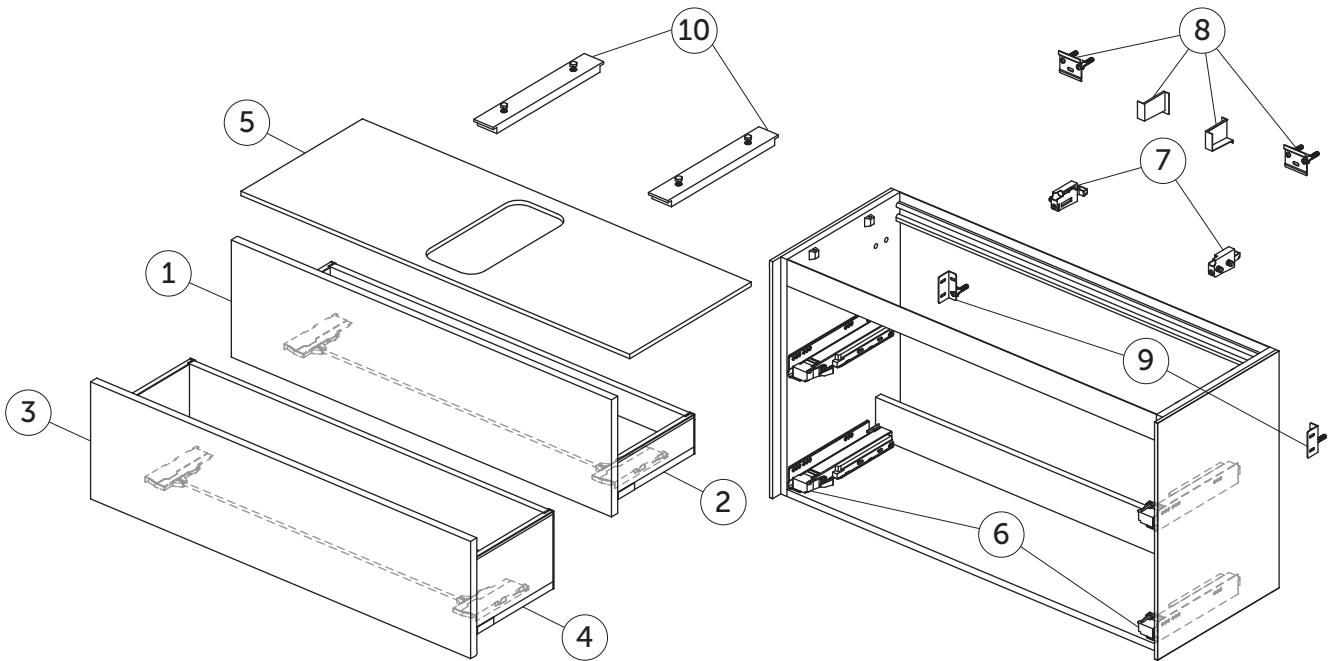

SPARE PARTS

Basin Unit 1000
2 drawers

Page 1 of 2

Item	Description	Colour/Finish	Code No.	Quantity
1	Upper Drawer front panel 980 x 267	Y1 - Matt White Y2 - Matt Anthracite Y3 - Matt Sunset Y4 - Smoked Oak Y5 - Dark Walnut Y6 - Light Oak	TV757Y1 TV757Y2 TV757Y3 TV757Y4 TV757Y5 TV757Y6	1
2	Upper Drawer structure box 100 x 37	Y2 - Matt Anthracite	TV758Y2	1
3	Lower Drawer front panel 980 x 267	Y1 - Matt White Y2 - Matt Anthracite Y3 - Matt Sunset Y4 - Smoked Oak Y5 - Dark Walnut Y6 - Light Oak	TV759Y1 TV759Y2 TV759Y3 TV759Y4 TV759Y5 TV759Y6	1
4	Lower Drawer structure box 100 x 37	Y2 - Matt Anthracite	TV760Y2	1
5	Worktop 1002 x 373 center cut	Y1 - Matt White Y2 - Matt Anthracite Y3 - Matt Sunset Y4 - Smoked Oak Y5 - Dark Walnut Y6 - Light Oak	TV738Y1 TV738Y2 TV738Y3 TV738Y4 TV738Y5 TV738Y6	1
	Worktop 1002 x 373 no cut	Y1 - Matt White Y2 - Matt Anthracite Y3 - Matt Sunset Y4 - Smoked Oak Y5 - Dark Walnut Y6 - Light Oak	TV739Y1 TV739Y2 TV739Y3 TV739Y4 TV739Y5 TV739Y6	1
6	Runners 270 Push KIT		TV72567	pair
7	Hanging brackets KIT 1		RV08267	pair
8	Wall fixation KIT 1 new		TV72667	14
9	Safety KIT (brackets, screws & plugs)		TV38767	12
10	Worktop adjustable support kit short		TV73467	pair