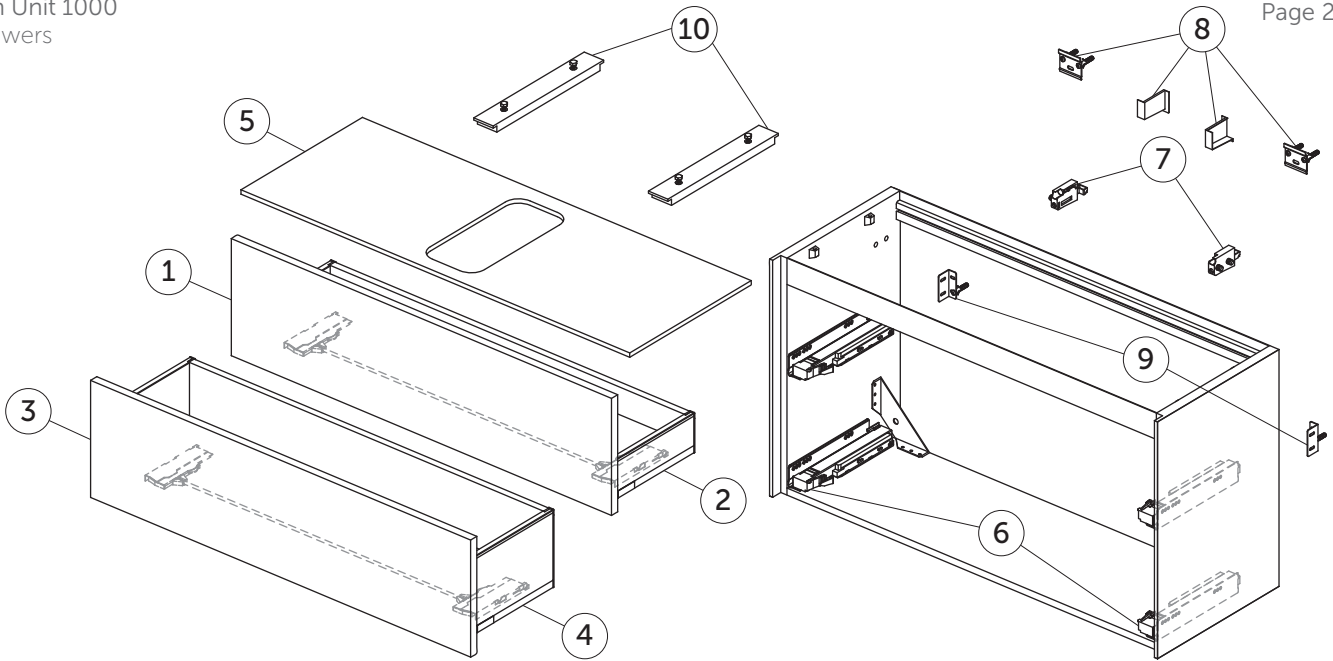

SPARE PARTS

Basin Unit 1000
2 drawers

Item	Description	Colour/Finish	Code No.	Quantity
1	Upper Drawer front panel ns 980 x 267	Y1 - Matt White Y2 - Matt Anthracite Y3 - Matt Sunset Y4 - Smoked Oak Y5 - Dark Walnut Y6 - Light Oak	TF044Y1 TF044Y2 TF044Y3 TF044Y4 TF044Y5 TF044Y6	1
2	Upper Drawer structure box ns 100 x 37	Y2 - Matt Anthracite	TF045Y2	1
3	Lower Drawer front panel ns 980 x 267	Y1 - Matt White Y2 - Matt Anthracite Y3 - Matt Sunset Y4 - Smoked Oak Y5 - Dark Walnut Y6 - Light Oak	TF046Y1 TF046Y2 TF046Y3 TF046Y4 TF046Y5 TF046Y6	1
4	Lower Drawer structure box ns 100 x 37	Y2 - Matt Anthracite	TF047Y2	1
5	Worktop ns 1002 x 373 center cut	Y1 - Matt White Y2 - Matt Anthracite Y3 - Matt Sunset Y4 - Smoked Oak Y5 - Dark Walnut Y6 - Light Oak	TF014Y1 TF014Y2 TF014Y3 TF014Y4 TF014Y5 TF014Y6	1
	Worktop ns 1002 x 373 no cut	Y1 - Matt White Y2 - Matt Anthracite Y3 - Matt Sunset Y4 - Smoked Oak Y5 - Dark Walnut Y6 - Light Oak	TF015Y1 TF015Y2 TF015Y3 TF015Y4 TF015Y5 TF015Y6	1
6	Runners 270 Push KIT		TV72567	pair
7	Hanging brackets KIT 1		RV08267	pair
8	Wall fixation KIT 1 new		TV72667	14
9	Safety KIT (brackets, screws & plugs)		TV38767	12
10	Worktop adjustable support kit short		TV73467	pair

Manufactured post May 2021.
Manufacturer traceability code 9999.

Ideal Standard International NV
Corporate Village – Gent Building
Da Vincilaan 2
B1935 – Zaventem
Belgium

BE +32 (0)2 325 66 33
BG +359 675 30362
DE +49 (0)228 521 580
EG +202 26969700
FR +33 (0)1 49 38 28 00
GB 01482 496 318
GR +30 210 67 90 810
HR +38591 22 99 304

HU +36 30 6991 594
IT 800 652 290
ME +971 4 804 2400
NL +31 (0)77 355 08 08
PL +48 71 7868 301/302
RO +40 21 3223 201/202
SI 00386 59 919040
TR +90 216 314 87 87

UA +359 675 30 468
AL/XK/BA +359 887 709 696
CZ/SK +420 417 592 179
DK/NO/SE +45 75 84 10 10
ES/PT +34 93 561 80 00
LV/LT/EE +371 673 57 792
RS/MK/ME +381 11 713 80 58
RU/MD +7 495 669 23 11