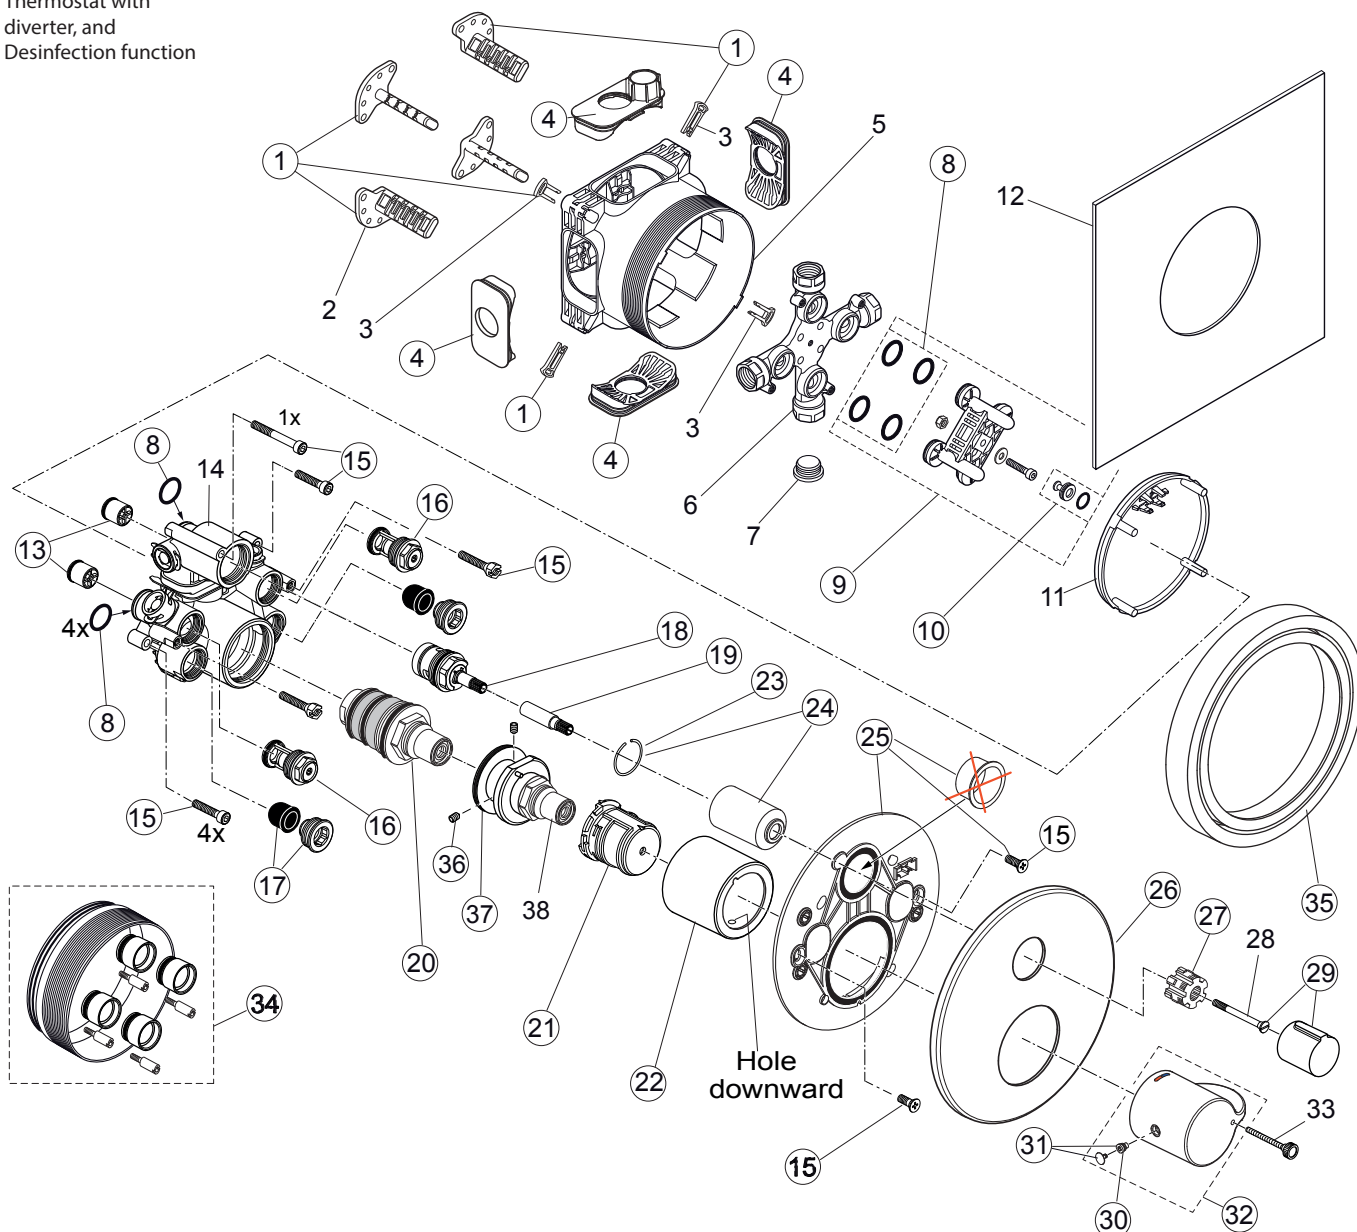

Produced from: **March 2017 - March 2021**

Pre-installation Kit 1 - Easy Box **A1000NU**

Thermostat with diverter, and Desinfection function

Body and Designparts Kit 2 - **A6868AA**

Pos.	Description	Part-Number	Qty.	Pos.	Description	Part-Number	Qty.
1	Install. depth adjust. + pos.3	A 963 131 NU	1 Set	21	Temp. adjustment cpl.	A 961 889 NU	1 Set
2	Depth adjustment device			22	Cover / Cap for Temp.	A 962 391 AA	1 pcs
3	Adjustment lock (contained in pos. 1)			23	Snap ring	A 962 368 NU	1 pcs
4	Side sealing	A 963 132 NU	1 Set	24	Cover / Cap for Volume	A 860 906 AA	1 Set
5	Built-in box			25	Escutcheon holder cpl.	A 860 897 NU	1 Set
6	Multi-way body			26	Escutcheon B/S plane	A 861 203 AA	1 pcs
7	Plug G1/2			27	Handle adapter	A 961 659 NU	1 pcs
8	O-ring Ø 17 x 2,5	A 963 143 NU	1 Set	28	Screw for handle fixation		
9	Flushing device cpl.	A 963 146 NU	1 Set	29	Volume control handle	A 962 388 AA	1 pcs
10	Plug with o-ring Ø 12x1,5	A 963 147 NU	1 pcs	30	Spigot screw M5x5	A 961 095 NU	1 pcs
11	Cover for built-in box			31	Cap + Screw	A 962 149 AA	1 Set
12	Sealing fleece			32	Handle for Temp. cpl.	A 861 195 AA	1 Set
13	Non-return valve DW15	A 962 594 NU	2 pcs	33	Knurled head screw M3x30 (contained in Pos.35)		
14	Body Thermostat			34	Extension kit 20mm	A 960 704 NU	1 Set
15	Screw set complete	A 960 890 NU*	1 Set		Extension kit 40mm	A 962 476 NU	1 Set
16	Stop valve	A 860 904 NU	2 pcs	35	Distanzframe 20mm	A 6677 AA	1 Set
17	Low noise insert	A 960 891 NU	1 pcs	36	Thread pin M5x8 DIN914	B 964 695 NU	1 pcs
18	Headwork G3/4 - 90°	A 960 898 NU	1 pcs	37	O-ring Ø 45 x 2	A 961 743 NU	1 Set
19	Extension / handle adapt.	A 960 899 NU	1 pcs	38	Extension with stop		
20	Cartridge thermostat G3/4	A 963 564 NU	1 Set				

*Universal set (not all parts needed)