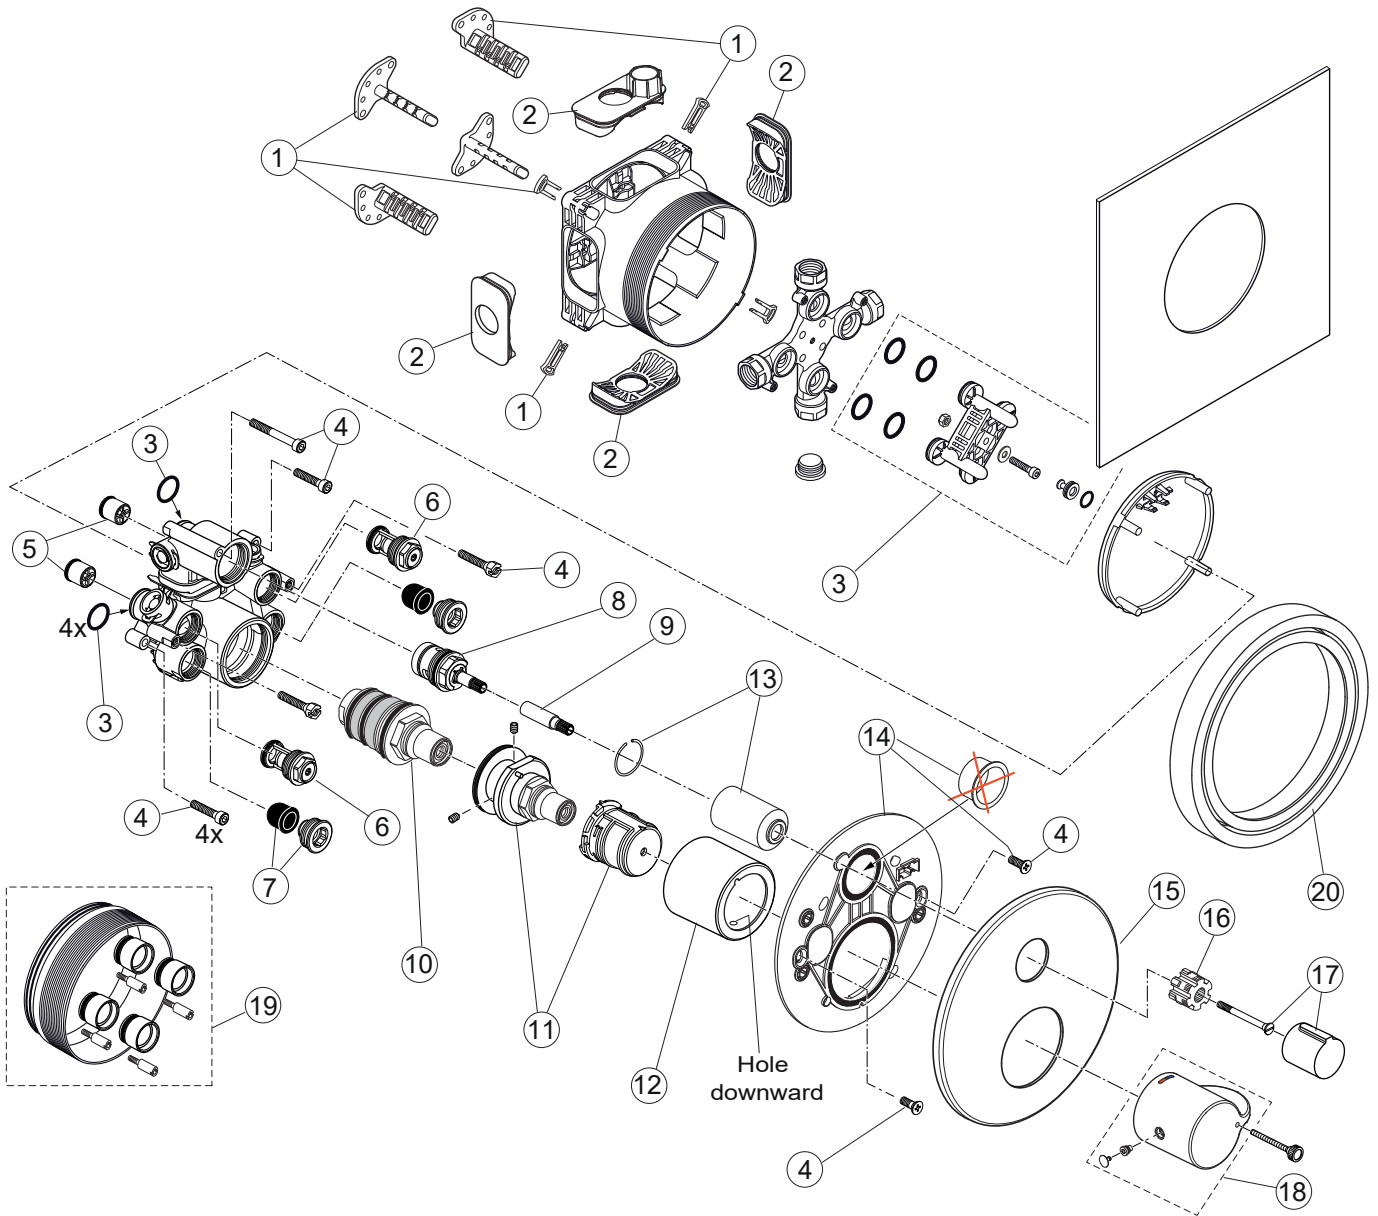

Produced from: April 2021 - Jan. 2022

Pre-installation Kit 1 - Easy Box A1000NU

Thermostat with
diverter, and
Desinfection function

Body and Designparts Kit 2 - A6868AA

Pos.	Description	Part-Number	Qty.	Pos.	Description	Part-Number	Qty.
1	Install. depth adjust.	A 963 131 NU	1 Set	13	Cover / Cap for Volume	A 860 906 AA	1 Set
2	Side sealing	A 963 132 NU	1 Set	14	Escutcheon holder cpl.	A 860 897 NU	1 Set
3	Flushing device cpl.	A 963 146 NU	1 Set	15	Escutcheon B/S plane	A 861 203 AA	1 pcs
4	Screw set complete	A 960 890 NU*	1 Set	16	Handle adapter	A 961 659 NU	1 pcs
5	Non-return valve DW15	A 962 594 NU	2 pcs	17	Volume control handle	A 962 388 AA	1 pcs
6	Stop valve	A 860 904 NU	2 pcs	18	Handle for Temp. cpl.	A 861 195 AA	1 Set
7	Low noise insert	A 960 891 NU	1 pcs	19	Extension kit 20mm	A 960 704 NU	1 Set
8	Headwork G3/4 - 90°	A 960 898 NU	1 pcs		Extension kit 40mm	A 962 476 NU	1 Set
9	Extension / handle adapt.	A 960 899 NU	1 pcs	20	Distanzframe 20mm	A 6677 AA	1 Set
10	Cartridge thermostat G3/4	A 963 564 NU	1 Set				
11	Temp. adjustment cpl.	A 963 427 NU	1 Set				
12	Cover / Cap for Temp.	A 962 391 AA	1 pcs				

*Universal set (not all parts needed)