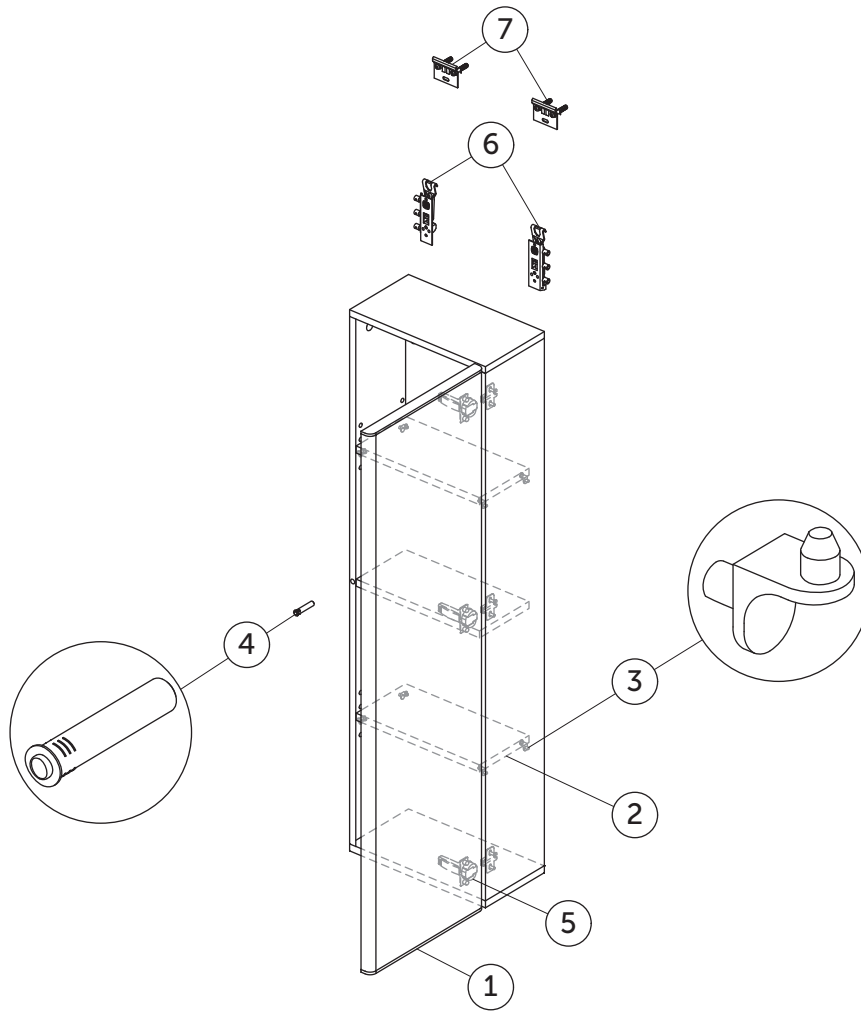

SPARE PARTS

Half Column unit 1234 reversible
1 door

Item	Description	Colour/Finish	Code No.	Quantity
1	Half-column Door panel (No hinges)	PA - Dark Walnut PB - Gold Oak WG - Glossy White Y2 - Matt Anthracite	TV858PA TV858PB TV858WG TV858Y2	1
2	Half-column Shelf	Y2 - Matt Anthracite	TV859Y2	1
3	Shelf support KIT		TV85167	2 + 2
4	Push piston		TV85767	1
5	Hinge Push KIT (Hinge and plate Blum)		TV85367	1 + 1
6	Hanging brackets KIT 2		TV85467	pair
7	Wall fixation KIT 2 and security fixing		TV85567	13