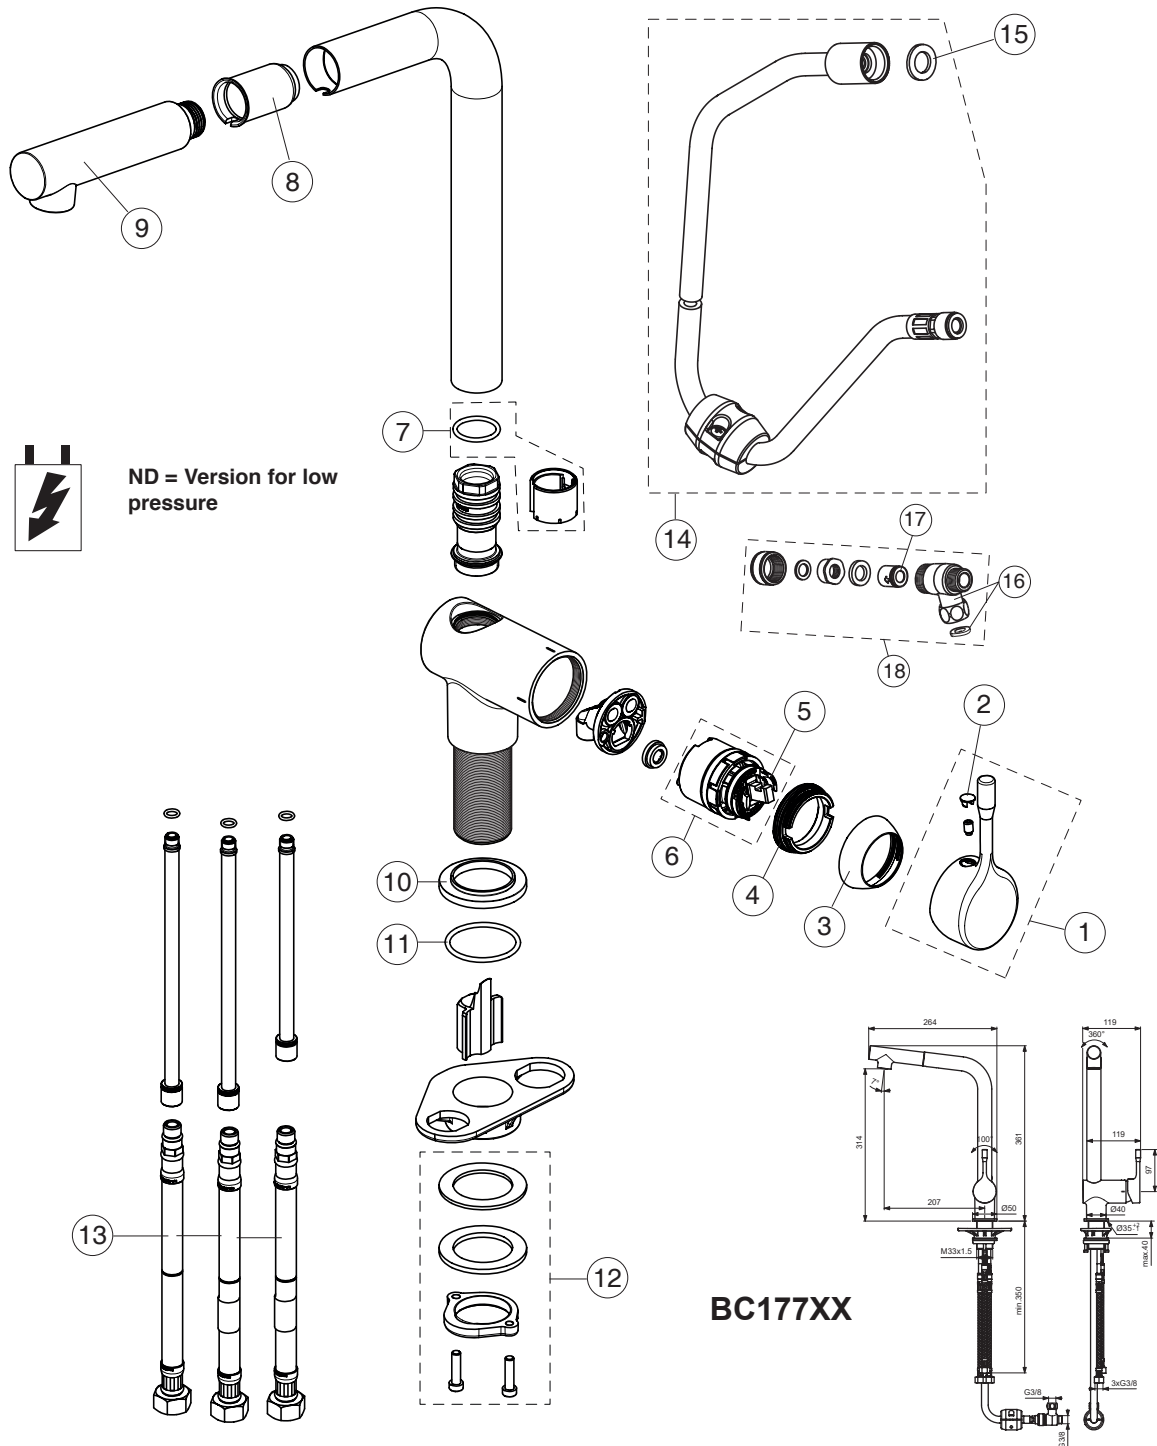

CERALOOK

Ideal Standard

Produced from: May 2022

Pos.	Signify	Spare parts-Nr.	Quantity	Pos.	Signify	Spare parts-Nr.	Quantity
1	Lever,w/logo-set	B961580AA	1 Set	16	T-Stueck	A962630NU	1 Pcs.
2	Cap decorative	B960473AA	1 Set	17	Non return valve	B961346NU	1 Pcs.
3	Rosette	B961438AA	1 Pcs.	18	Connection set,ND	B960465AA	1 Set
4	Screw M41x1.5/M38x1.5	B961374NU	1 Pcs.				
5	Hot limit stop	A861181NU	1 Pcs.				
6	Cartridge Ø38mm	A861156NU*	1 Pcs.				
7	Sealing set for tub.spout	B961582NU	1 Set				
8	Plastic insert	A960911NU	1 Pcs.				
9	Pull out spray 1F	B961589AA	1 Pcs.				
10	Rosette decorative	B960712AA	1 Pcs.				
11	O-Ring 37,77 X 2,62	A962574NU	1 Pcs.				
12	Connecting group	B960255NU	1 Set				
13	Fl.pexhose G3/8,L400mm	A963600NU	1 Pcs.				
14	Metal hose L1500mm	BF150AA	1 Pcs.				
15	Rubber washer	A961817NU	1 Pcs.				

*Universal set (not all parts needed)

05.2022

CERALOOK

Ideal Standard

Produced from: Oct.2020

Pos.	Signify	Spare parts-Nr.	Quantity	Pos.	Signify	Spare parts-Nr.	Quantity
1	Lever,w/logo-set	B961580AA	1 Pcs.	16	O-Ring 37,77 X 2,62	A962574NU	1 Pcs.
2	Screw M5x8		1 Pcs.	17	Schlauchfuehrung		1 Pcs.
3	Cap decorative	B960473AA	1 Pcs.	18	U plate support bracket fix.kit		1 Pcs.
4	Rosette	B961438AA	1 Pcs.	19	Connecting group	B960255NU	1 Pcs.
5	Screw M41x1.5/M38x1.5	B961374NU	1 Pcs.	20	Tube welded		3 Pcs.
6	Hot limit stop	A861181NU	1 Pcs.	21	Fl.pexhose G3/8,L400mm	A963600NU	1 Pcs.
7	Cartridge Ø38mm	A861156NU*	1 Pcs.	22	Flow limiter for KOMBI,ND		1 Pcs.
8	Manifold		1 Pcs.	23	Metal hose L1500	B964682AA	1 Pcs.
9	Body		1 Pcs.	24	Rubber washer	A961817NU	1 Pcs.
10	Nipple		1 Pcs.	25	T-Stueck	A962630NU	1 Pcs.
11	Sealing set for tub.spout	B961582NU	1 Pcs.	26	Non return valve	B961346NU	1 Pcs.
12	Tub.spout		1 Pcs.	27	Connection set,ND	B960465AA	1 Set.
13	Plastic insert	A960911NU	1 Pcs.				
14	Pull out spray 1F	B961589AA	1 Pcs.				
15	Rosette decorative	B960712AA	1 Pcs.				

*Universal set (not all parts needed)

10.2020