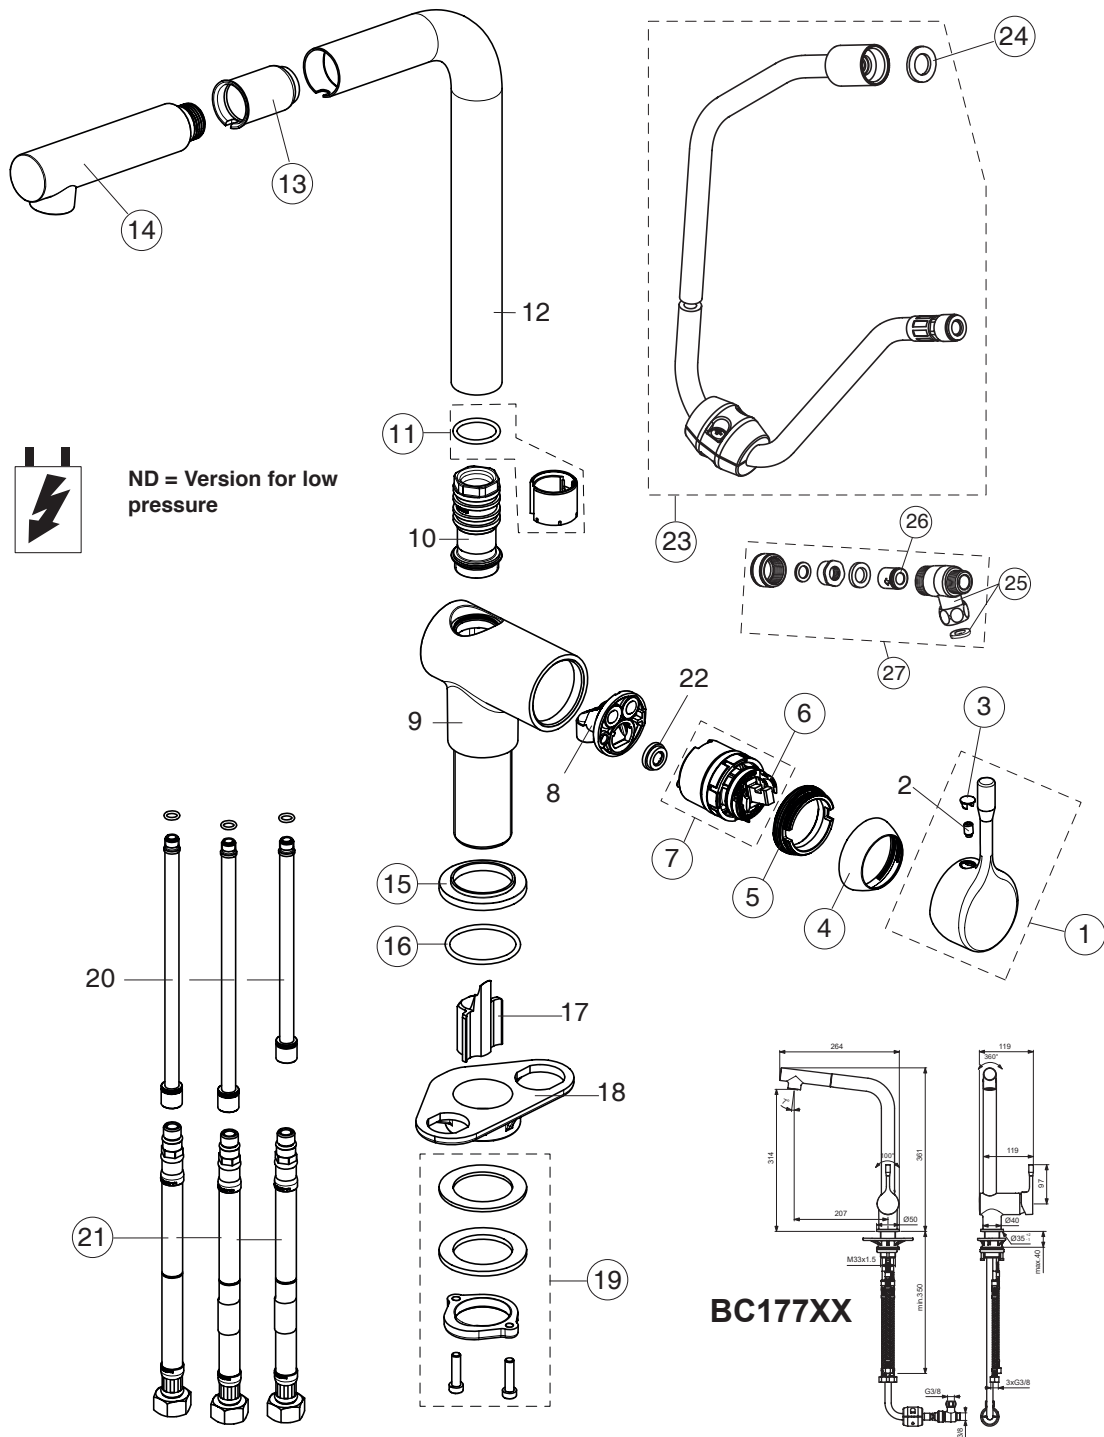

CERALOOK

Ideal Standard

Produced from: May 2022

Pos.	Signify	Spare parts-Nr.	Quantity	Pos.	Signify	Spare parts-Nr.	Quantity
1	Lever,w/logo-set	B961580AA	1 Set	16	T-Stueck	A962630NU	1 Pcs.
2	Cap decorative	B960473AA	1 Set	17	Non return valve	B961346NU	1 Pcs.
3	Rosette	B961438AA	1 Pcs.	18	Connection set,ND	B960465AA	1 Set
4	Screw M41x1.5/M38x1.5	B961374NU	1 Pcs.				
5	Hot limit stop	A861181NU	1 Pcs.				
6	Cartridge Ø38mm	A861156NU*	1 Pcs.				
7	Sealing set for tub.spout	B961582NU	1 Set				
8	Plastic insert	A960911NU	1 Pcs.				
9	Pull out spray 1F	B961589AA	1 Pcs.				
10	Rosette decorative	B960712AA	1 Pcs.				
11	O-Ring 37,77 X 2,62	A962574NU	1 Pcs.				
12	Connecting group	B960255NU	1 Set				
13	Fl.pexhose G3/8,L400mm	A963600NU	1 Pcs.				
14	Metal hose L1500mm	BF150AA	1 Pcs.				
15	Rubber washer	A961817NU	1 Pcs.				

*Universal set (not all parts needed)

05.2022

CERALOOK

Ideal Standard

Produced from: Oct.2020

Pos.	Signify	Spare parts-Nr.	Quantity	Pos.	Signify	Spare parts-Nr.	Quantity
1	Lever,w/logo-set	B961580AA	1 Pcs.	16	O-Ring 37,77 X 2,62	A962574NU	1 Pcs.
2	Screw M5x8		1 Pcs.	17	Schlauchfuehrung		1 Pcs.
3	Cap decorative	B960473AA	1 Pcs.	18	U plate support bracket fix.kit		1 Pcs.
4	Rosette	B961438AA	1 Pcs.	19	Connecting group	B960255NU	1 Pcs.
5	Screw M41x1.5/M38x1.5	B961374NU	1 Pcs.	20	Tube welded		3 Pcs.
6	Hot limit stop	A861181NU	1 Pcs.	21	Fl.pexhose G3/8,L400mm	A963600NU	1 Pcs.
7	Cartridge Ø38mm	A861156NU*	1 Pcs.	22	Flow limiter for KOMBI,ND		1 Pcs.
8	Manifold		1 Pcs.	23	Metal hose L1500	B964682AA	1 Pcs.
9	Body		1 Pcs.	24	Rubber washer	A961817NU	1 Pcs.
10	Nipple		1 Pcs.	25	T-Stueck	A962630NU	1 Pcs.
11	Sealing set for tub.spout	B961582NU	1 Pcs.	26	Non return valve	B961346NU	1 Pcs.
12	Tub.spout		1 Pcs.	27	Connection set,ND	B960465AA	1 Set.
13	Plastic insert	A960911NU	1 Pcs.				
14	Pull out spray 1F	B961589AA	1 Pcs.				
15	Rosette decorative	B960712AA	1 Pcs.				