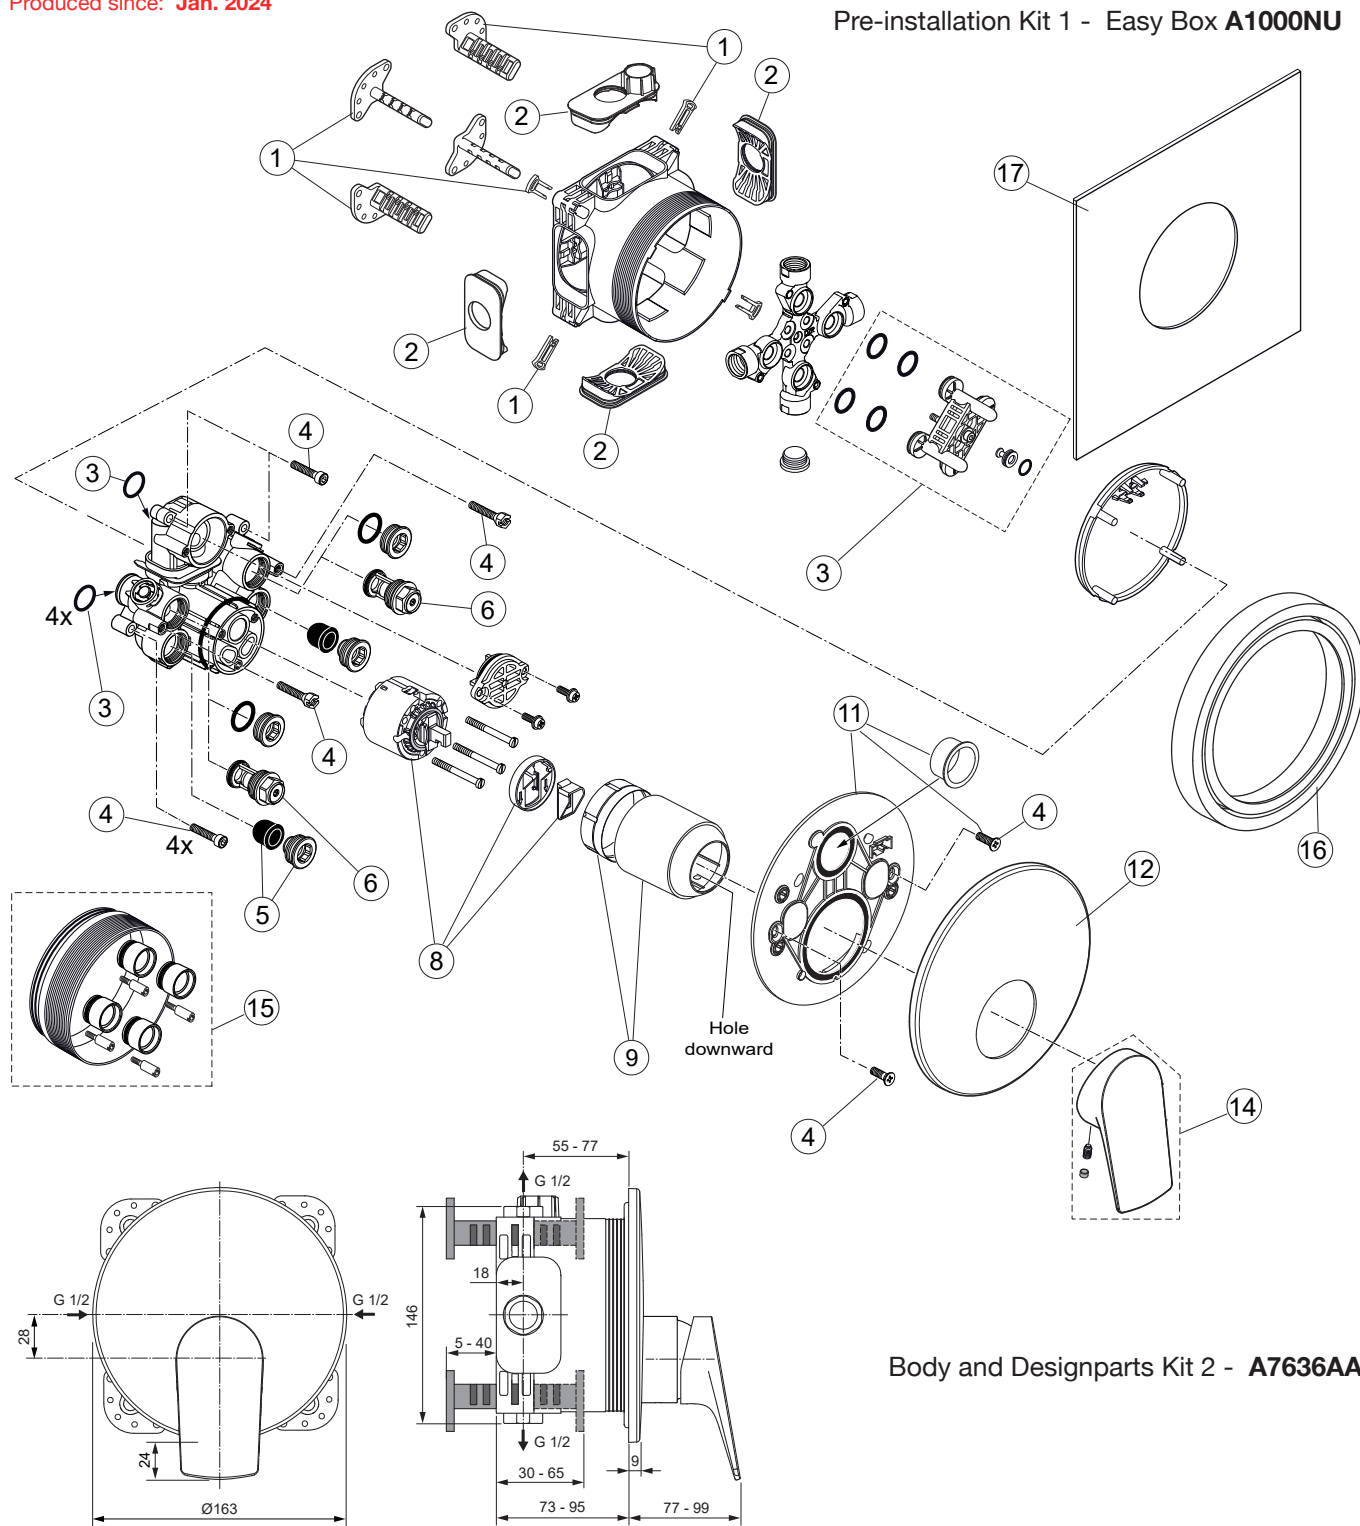

Produced since: Jan. 2024

Pre-installation Kit 1 - Easy Box A1000NU

Body and Designparts Kit 2 - A7636AA

Replace XX with the appropriate finish code

Chrome = AA Silver Storm = GN Gold = A2 Magnetic Grey = A5

Example spare part order:

A 861 441 AA in Chrome

Pos.	Description	Part-Number	Qty.	Pos.	Description	Part-Number	Qty.
1	Install. depth adjust.	A 963 131 NU	1 Set	14	Lever cpl.	A 861 780 XX	1 Set
2	Side sealing	A 963 132 NU	1 Set	15	Extension kit 20mm	A 960 704 NU	1 Set
3	Flushing device cpl.	A 963 146 NU	1 Set		Extension kit 40mm	A 962 476 NU	1 Set
4	Screw set complete	A 960 890 NU*	1 Set	16	Distanzframe 20mm	A 6677 XX	1 Set
5	Low noise insert	A 960 891 NU	1 pcs	17	Sealing fleece	A 861 328 NU	1 pcs
6	Stop valve	A 960 706 NU	2 pcs				
8	Cartridge with ECO-kit	A 960 500 NU	1 Set				
9	Cover cap	A 861 441 XX	1 pcs				
11	Escutcheon holder cpl.	A 860 897 NU	1 Set				
12	Escutcheon w Logo	A 861 447 XX	1 pcs				

*Universal set (not all parts needed)