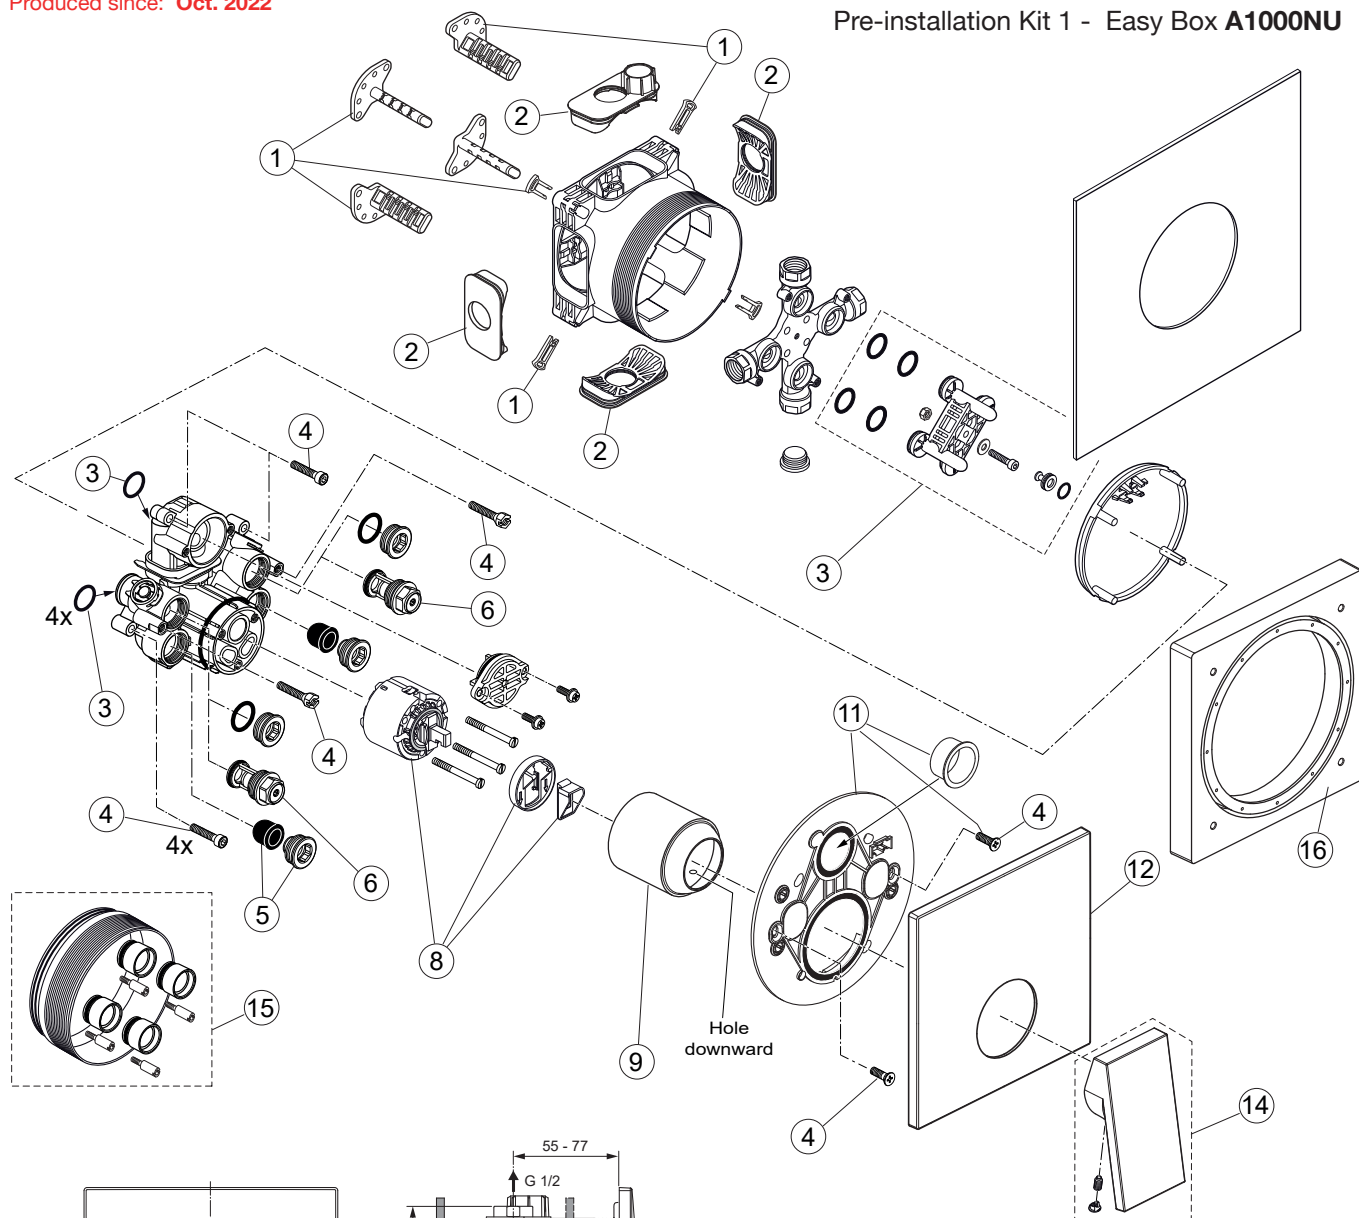

Extra

A7624..

Ideal Standard

Produced since: Oct. 2022

Pre-installation Kit 1 - Easy Box A1000NU

Body and Designparts Kit 2  
A7624AA chrome

Replace XX with the appropriate finish code

Chrome = AA Silver Storm = GN Gold = A2 Magnetic Grey = A5

Example spare part order:

A 861 441 AA in Chrome

Pos.	Description	Part-Number	Qty.	Pos.	Description	Part-Number	Qty.
1	Install. depth adjust.	A 963 131 NU	1 Set	14	Lever cpl.	A 861 600 XX	1 Set
2	Side sealing	A 963 132 NU	1 Set	15	Extension kit 20mm	A 960 704 NU	1 Set
3	Flushing device cpl.	A 963 146 NU	1 Set		Extension kit 40mm	A 962 476 NU	1 Set
4	Screw set complete	A 960 890 NU*	1 Set	16	Distanzframe 20mm	A 861 444 XX	1 Set
5	Low noise insert	A 960 891 NU	1 pcs				
6	Stop valve	A 960 706 NU	2 pcs				
8	Cartridge with ECO-kit	A 960 500 NU	1 Set				
9	Cover cap	A 861 441 XX	1 pcs				
11	Escutcheon holder cpl.	A 860 897 NU	1 Set				
12	Escutcheon w Logo	A 861 442 XX	1 pcs				

\*Universal set (not all parts needed)