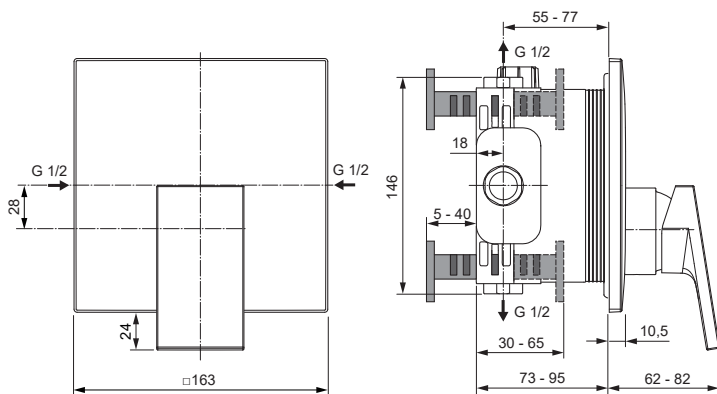

Extra

A7624..

Ideal Standard

Produced since: Oct. 2022

Pre-installation Kit 1 - Easy Box A1000NU

Body and Designparts Kit 2  
A7624AA chrome

Replace XX with the appropriate finish code

Chrome = AA Silver Storm = GN Gold = A2 Magnetic Grey = A5

Example spare part order:

A 861 441 AA in Chrome

Pos.	Description	Part-Number	Qty.	Pos.	Description	Part-Number	Qty.
1	Install. depth adjust.	A 963 131 NU	1 Set	14	Lever cpl.	A 861 600 XX	1 Set
2	Side sealing	A 963 132 NU	1 Set	15	Extension kit 20mm	A 960 704 NU	1 Set
3	Flushing device cpl.	A 963 146 NU	1 Set		Extension kit 40mm	A 962 476 NU	1 Set
4	Screw set complete	A 960 890 NU*	1 Set	16	Distanzframe 20mm	A 861 444 XX	1 Set
5	Low noise insert	A 960 891 NU	1 pcs				
6	Stop valve	A 960 706 NU	2 pcs				
8	Cartridge with ECO-kit	A 960 500 NU	1 Set				
9	Cover cap	A 861 441 XX	1 pcs				
11	Escutcheon holder cpl.	A 860 897 NU	1 Set				
12	Escutcheon w Logo	A 861 442 XX	1 pcs				