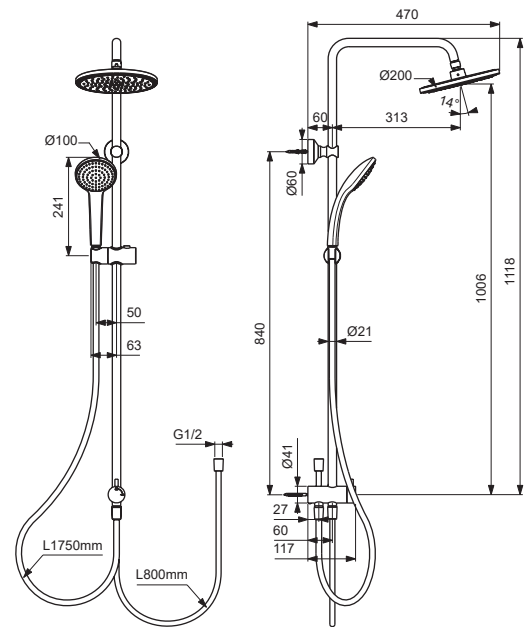

BC747AA

BC747XG

For XX = Coverage - Designate:
AA=chrome, XG=silk black

For Instance:
B 960976 AA for chrome

Pos.	Signify	Spare parts-Nr.	Quantity	Pos.	Signify	Spare parts-Nr.	Quantity
1	Headshower Ø200mm	BD140XX	1 Pcs.				
2	Slider set	B960976XX	1 Pcs.				
3	Handshower, 8 l/min	BC774XX	1 Pcs.				
3a	Handshower, 1F, 8 l/min	B9402XX	1 Pcs.				
4	Shower hose L1750mm	BE175XX	1 Pcs.				
4a	Shower hose L800mm	B961890XX	1 Pcs.				
5	Diverter	B961891XX	1 Pcs.				