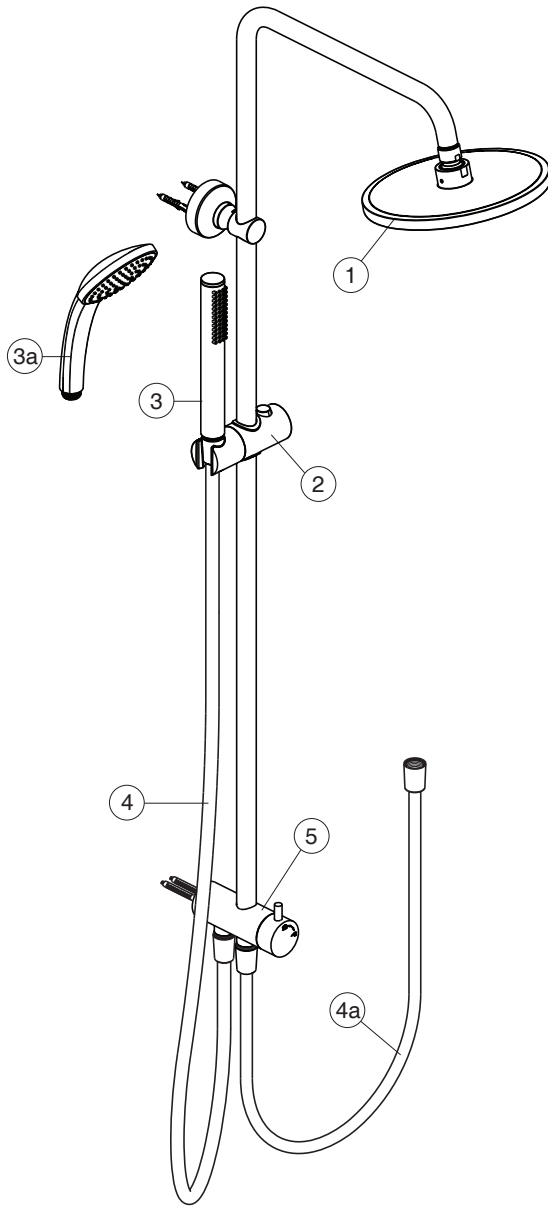

BC747AA

BC747XG

For XX = Coverage - Designate:
AA=chrome, XG=silk black

For Instance:
B 960976 AA for chrome

Pos.	Signify	Spare parts-Nr.	Quantity	Pos.	Signify	Spare parts-Nr.	Quantity
1	Headshower Ø200mm	BD140XX	1 Pcs.				
2	Slider set	B960976XX	1 Pcs.				
3	Handshower, 8 l/min	BC774XX	1 Pcs.				
3a	Handshower, 1F, 8 l/min	B9402XX	1 Pcs.				
4	Shower hose L1750mm	BE175XX	1 Pcs.				
4a	Shower hose L800mm	B961890XX	1 Pcs.				
5	Diverter	B961891XX	1 Pcs.				