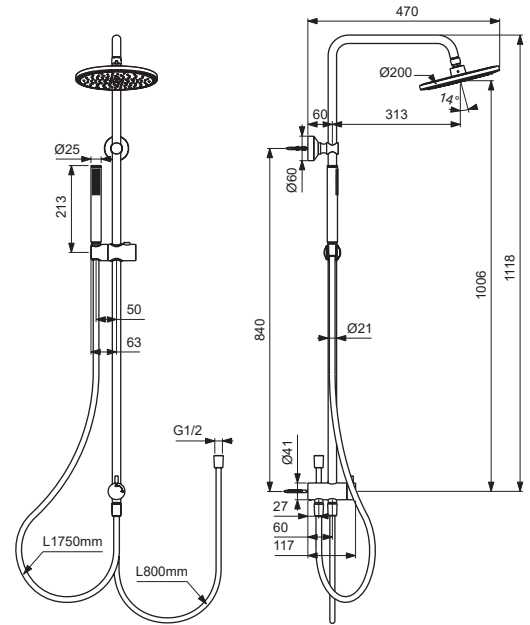

BC747AA

BC747XG

For XX = Coverage - Designate:
AA=chrome, XG=silk black

For Instance:
B 960976 AA for chrome

Pos.	Signify	Spare parts-Nr.	Quantity	Pos.	Signify	Spare parts-Nr.	Quantity
1	Headshower Ø200mm	BD140XX	1 Pcs.				
2	Slider set	B960976XX	1 Pcs.				
3	Handshower, 8 l/min	BC774XX	1 Pcs.				
3a	Handshower, 1F, 8 l/min	B9402XX	1 Pcs.				
4	Shower hose L1750mm	BE175XX	1 Pcs.				
4a	Shower hose L800mm	B961890XX	1 Pcs.				
5	Diverter	B961891XX	1 Pcs.				