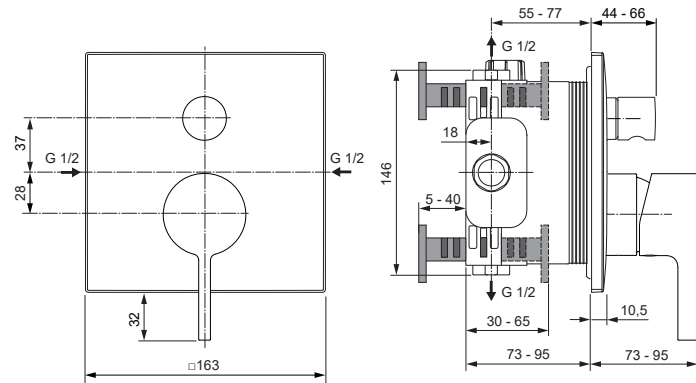

Produced since: **March 2022**

Pre-installation Kit 1 - Easy Box **A1000NU**

Body and Designparts Kit 2 - **A7622AA**

Replace XX with the appropriate finish code

Chrome = AA Magnetic Grey = A5

Example spare part order:

A 861 441 AA in Chrome

Pos.	Description	Part-Number	Qty.	Pos.	Description	Part-Number	Qty.
1	Install. depth adjust.	A 963 131 NU	1 Set	13	Pull knob	A 860 901 XX	1 pcs
2	Side sealing	A 963 132 NU	1 Set	14	Lever cpl.	A 861 448 XX	1 Set
3	Flushing device cpl.	A 963 146 NU	1 Set	15	Extension kit 20mm	A 960 704 NU	1 Set
4	Screw set complete	A 960 890 NU*	1 Set		Extension kit 40mm	A 962 476 NU	1 Set
5	Low noise insert	A 960 891 NU	1 pcs	16	Distanzframe 20mm	A 861 444 XX	1 Set
6	Stop valve	A 960 706 NU	2 pcs				
7	Diverter complete	A 963 443 NU	1 pcs				
8	Cartridge with ECO-kit	A 960 500 NU	1 Set				
9	Cover cap	A 861 441 XX	1 pcs				
10	Cover / Cap for diverter	A 860 902 XX	1 pcs				
11	Escutcheon holder cpl.	A 860 897 NU	1 Set				
12	Escutcheon w Logo	A 861 445 XX	1 pcs				