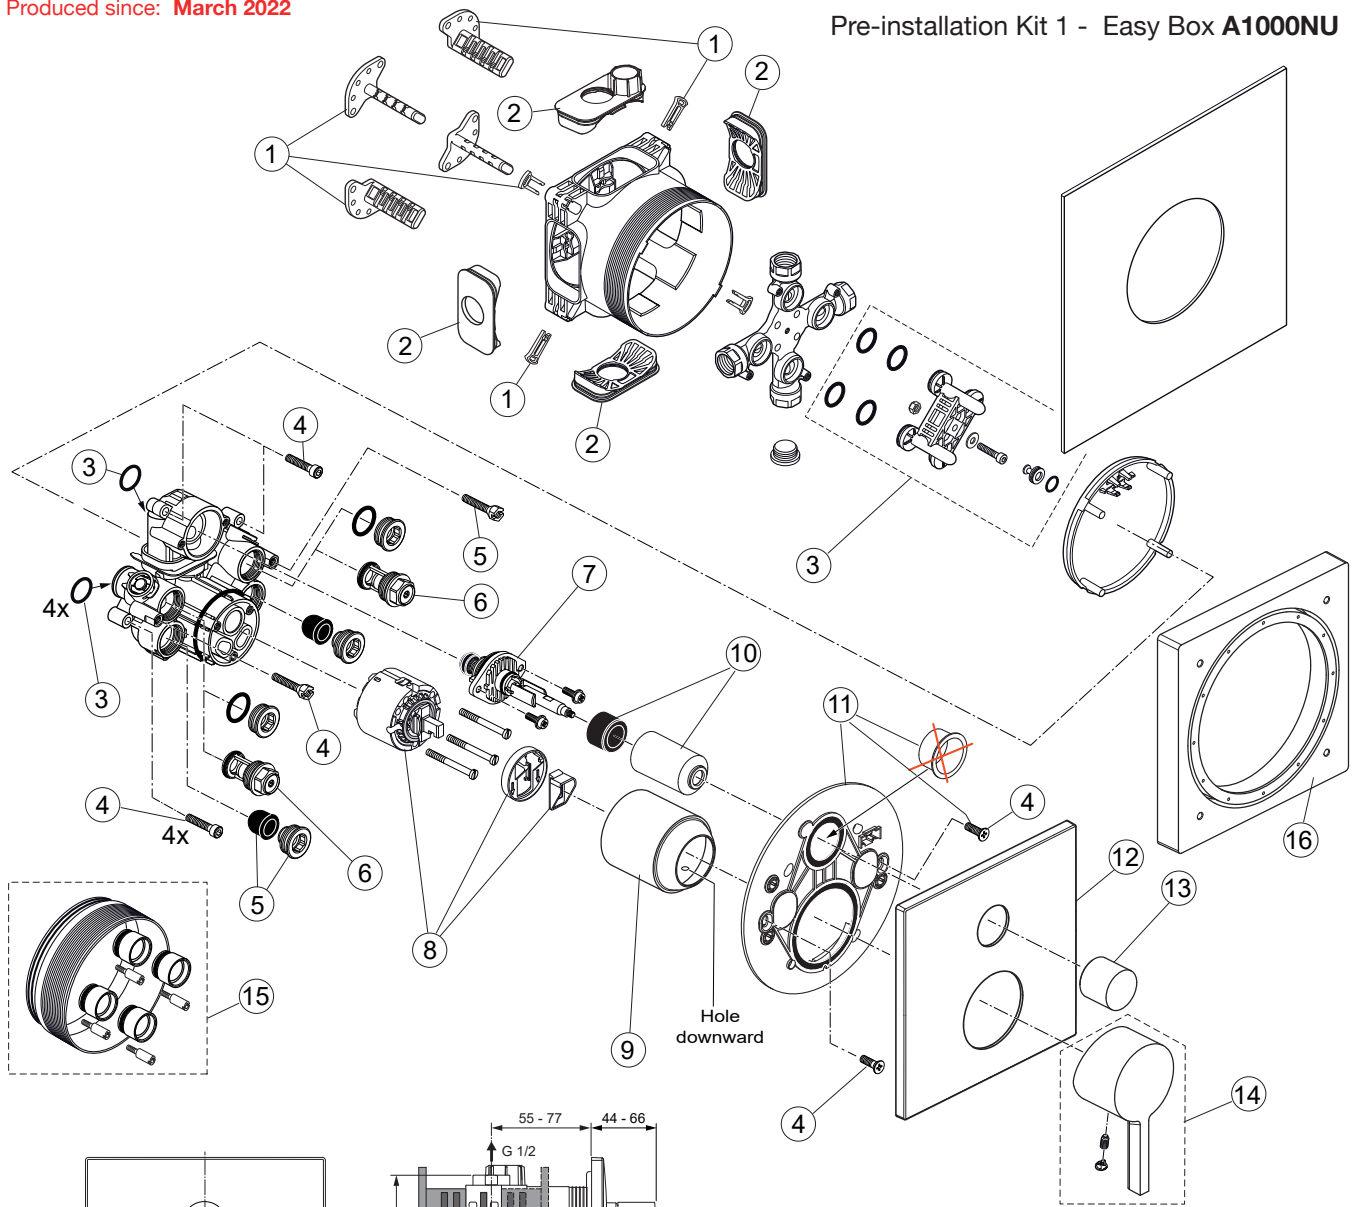

Produced since: **March 2022**

Pre-installation Kit 1 - Easy Box **A1000NU**

Body and Designparts Kit 2 - **A7622AA**

Replace XX with the appropriate finish code

Chrome = AA Magnetic Grey = A5

Example spare part order:

A 861 441 AA in Chrome

Pos.	Description	Part-Number	Qty.	Pos.	Description	Part-Number	Qty.
1	Install. depth adjust.	A 963 131 NU	1 Set	13	Pull knob	A 860 901 XX	1 pcs
2	Side sealing	A 963 132 NU	1 Set	14	Lever cpl.	A 861 448 XX	1 Set
3	Flushing device cpl.	A 963 146 NU	1 Set	15	Extension kit 20mm	A 960 704 NU	1 Set
4	Screw set complete	A 960 890 NU*	1 Set		Extension kit 40mm	A 962 476 NU	1 Set
5	Low noise insert	A 960 891 NU	1 pcs	16	Distanzframe 20mm	A 861 444 XX	1 Set
6	Stop valve	A 960 706 NU	2 pcs				
7	Diverter complete	A 963 443 NU	1 pcs				
8	Cartridge with ECO-kit	A 960 500 NU	1 Set				
9	Cover cap	A 861 441 XX	1 pcs				
10	Cover / Cap for diverter	A 860 902 XX	1 pcs				
11	Escutcheon holder cpl.	A 860 897 NU	1 Set				
12	Escutcheon w Logo	A 861 445 XX	1 pcs				

*Universal set (not all parts needed)