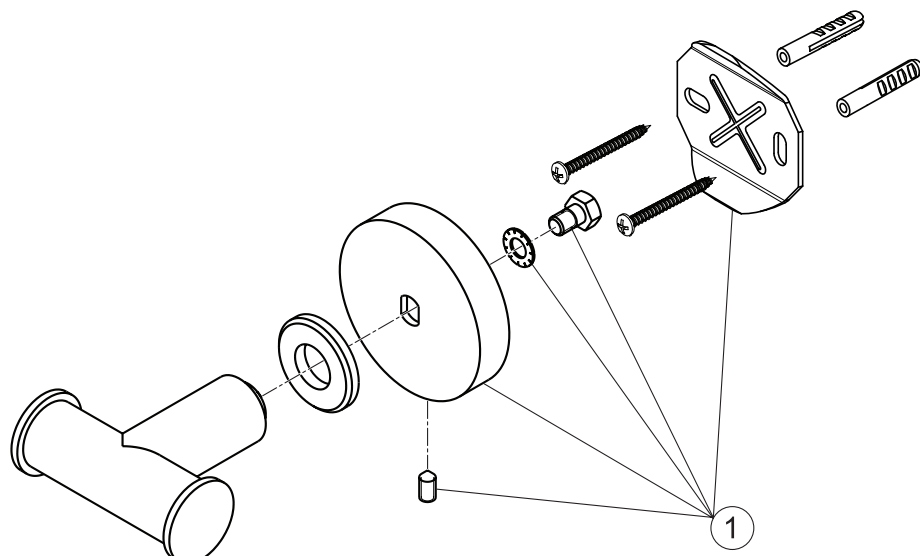

Ideal Standard

IOM

A 9116 AA

1115 / MTAc A9116

Position

1 = A 963 259 AA

Ideal Standard International NV
Corporate Village - Gent Building
Da Vincilaan 2
1935 Zaventem
Belgium
www.idealstandardinternational.com