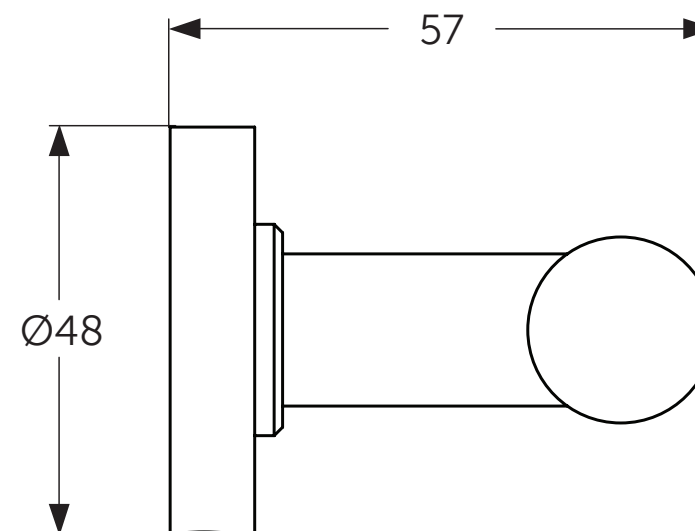

Ideal Standard

IOM

A 9116 AA

1115 / MTAc A9116

Position

1 = A 963 259 AA

Ideal Standard International NV
Corporate Village - Gent Building
Da Vincilaan 2
1935 Zaventem
Belgium
www.idealstandardinternational.com