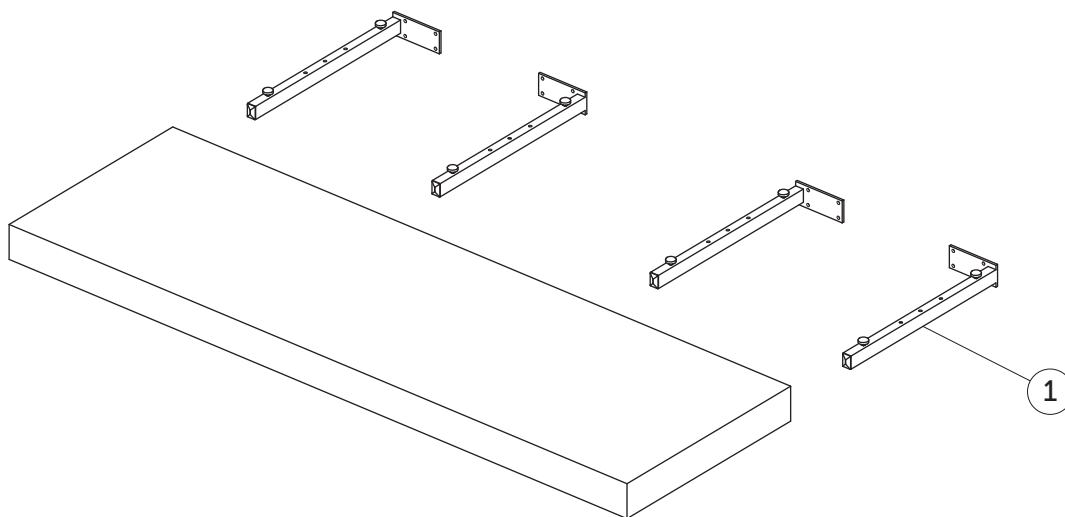

SPARE PARTS

Console 1600

Item	Description	Colour/Finish	Code No.	Quantity
1	Bracket for console reversible		U842867	1

Ideal Standard International NV
Corporate Village – Gent Building
Da Vincilaan 2
B1935 – Zaventem
Belgium