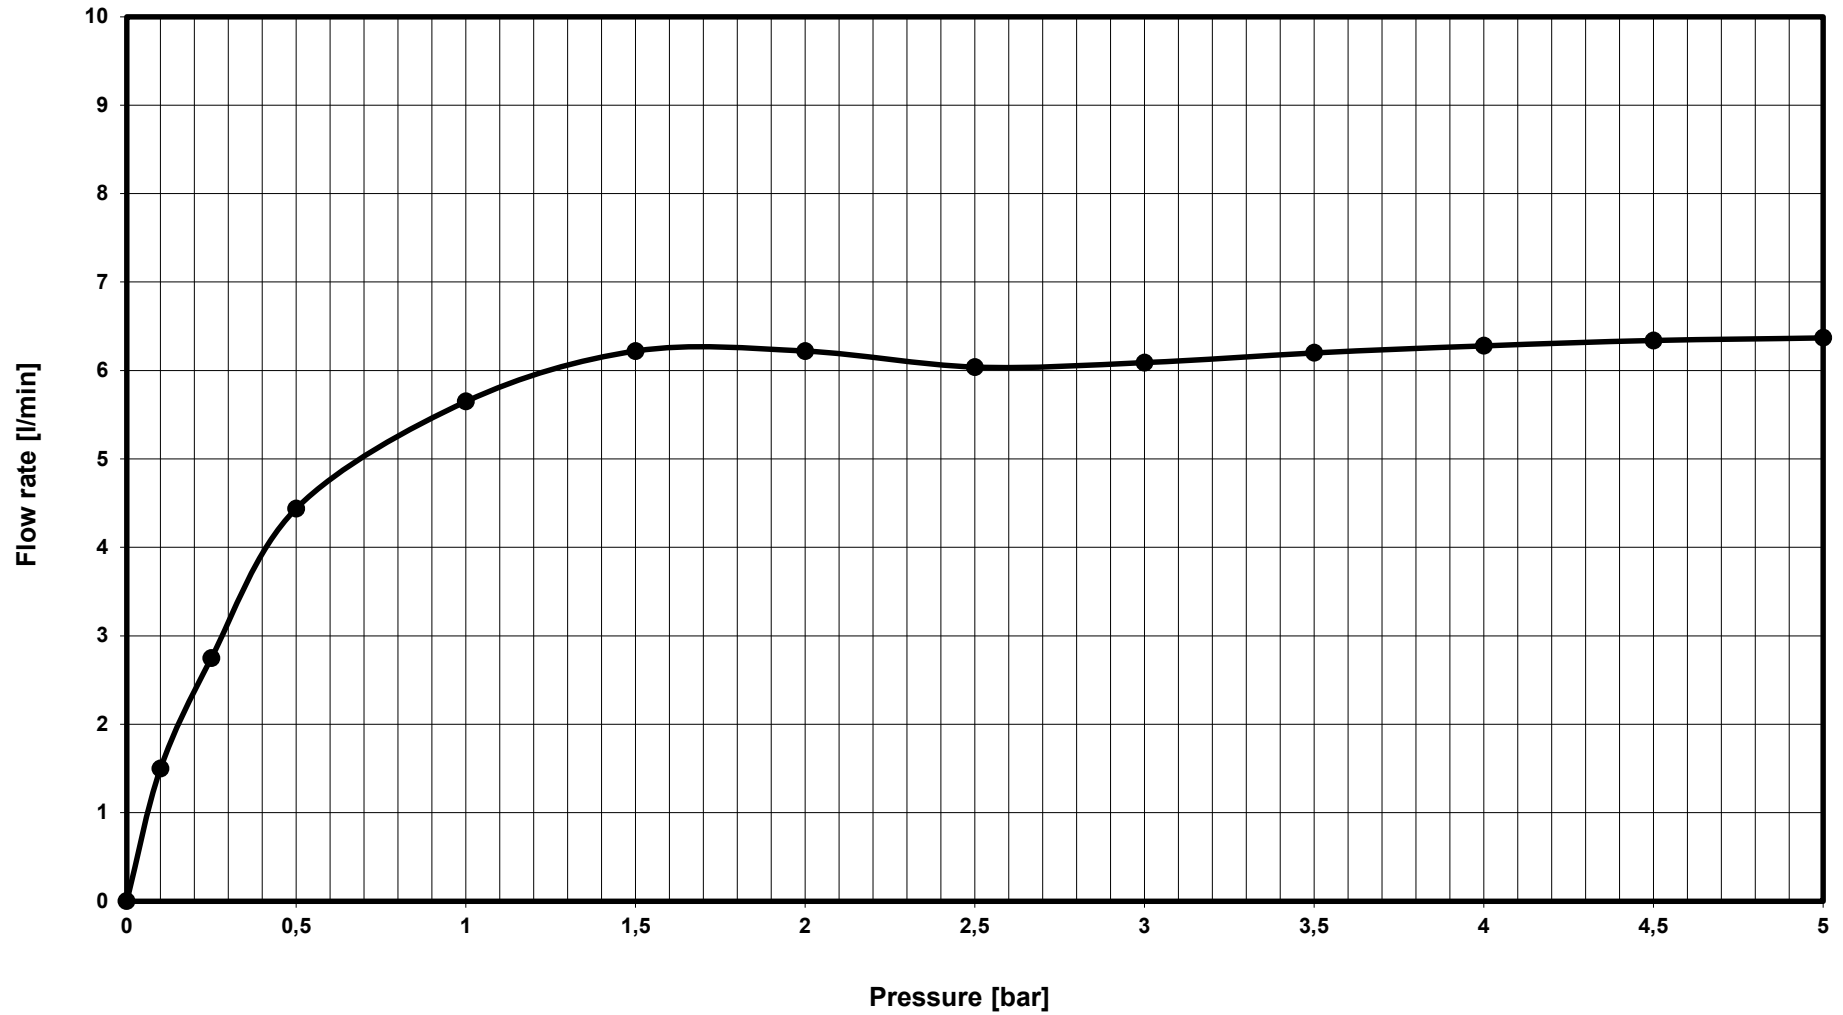

BD230AA CERAPLAN BSN MXR H85 RMTD PU/MT ND

Ideal Standard

—●— Mixed water - series