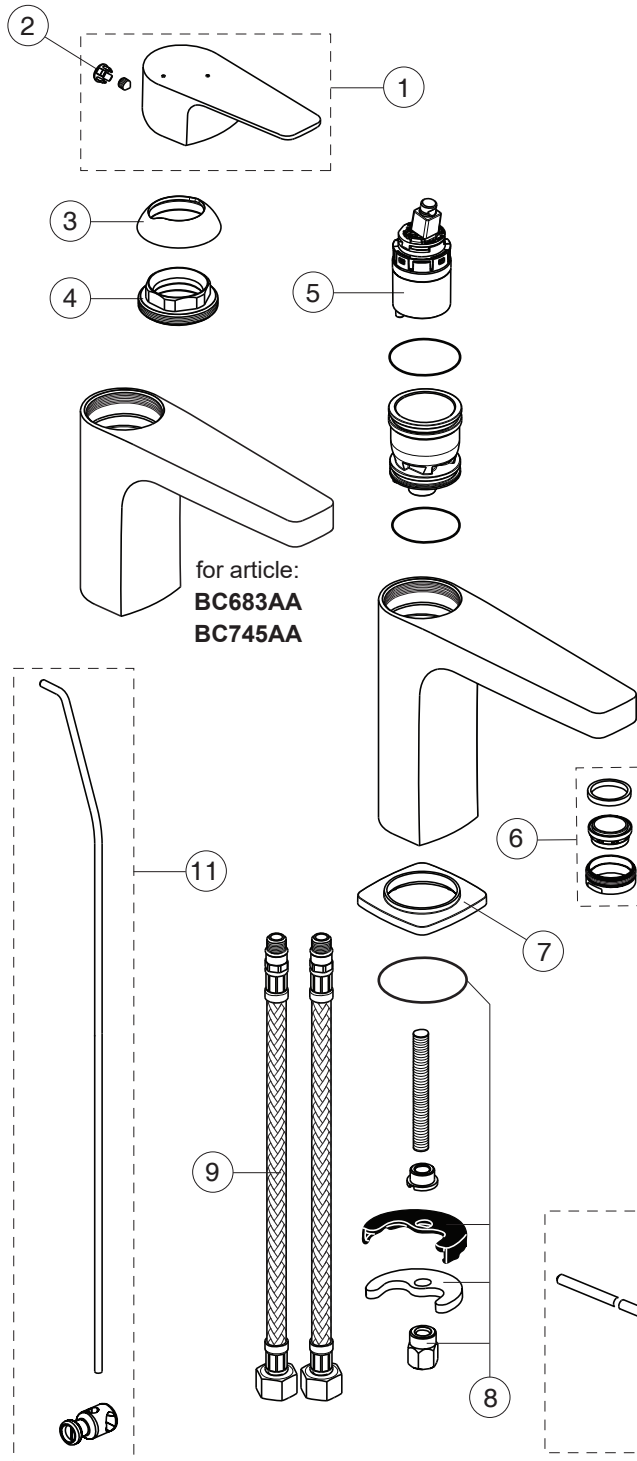

Produced from: June 2022

CERAFINE MODEL D

Ideal Standard

BC683AA BC745AA

without pop-up waste:
BC683AA
with pop-up waste-plastic:
BC745AA

BC687AA BC688AA

without pop-up waste:
BC687AA
with pop-up waste-plastic:
BC688AA

Pos.	Signify	Spare parts-Nr.	Quantity	Pos.	Signify	Spare parts-Nr.	Quantity
1	Lever C3,w/logo-compl.	B961653AA	1 Set				
2	Cap decorative	B964696NU	1 Pcs.				
3	Cap	A861080AA	1 Pcs.				
4	Screw M38x1.5	B961645NU	1 Pcs.				
5	Cartridge Ø28mm	A861397NU	1 Pcs.				
6	Perlator M24x1-A / 5l/min	B961383AA	1 Pcs.				
7	Rosette decorative	B961290AA	1 Pcs.				
8	Connecting set	B964551NU	1 Set				
9	Flex hose G3/8	A962005NU	1 Pcs.				
10	Pop-up waste-plastic	B964550AA	1 Set				
11	Pop up waste-compl.	B960900AA	1 Set				

CERAFINE MODEL D

Ideal Standard

Produced from: Feb.2020

Pos.	Signify	Spare parts-Nr.	Quantity	Pos.	Signify	Spare parts-Nr.	Quantity
1	Lever C3,w/logo-compl.	B961653AA	1 Set	14	Pop-up waste-plastic	B964550AA	1 Pcs.
2	Screw M5x8		1 Pcs.	15	Pop up waste-compl.	B961241AA	1 Pcs.
3	Cap decorative	B964696NU	1 Pcs.	16	Pop up waste shackle		1 Pcs.
4	Cap	A861080AA	1 Pcs.				
5	Screw M38x1.5	B961645NU	1 Pcs.				
6	Cartridge Ø28mm	A861397NU	1 Pcs.				
7	O-Ring Ø30x2		2 Pcs.				
8	Manifold		1 Pcs.				
9;9a	Body basin		1 Pcs.				
10	Perlator M24x1-A / 5l/min	B961383AA	1 Pcs.				
11	Rosette decorative	B961290AA	1 Pcs.				
12	Connecting set	B964551NU	1 Pcs.				
13	Flex hose G3/8	A962005NU	1 Pcs.				