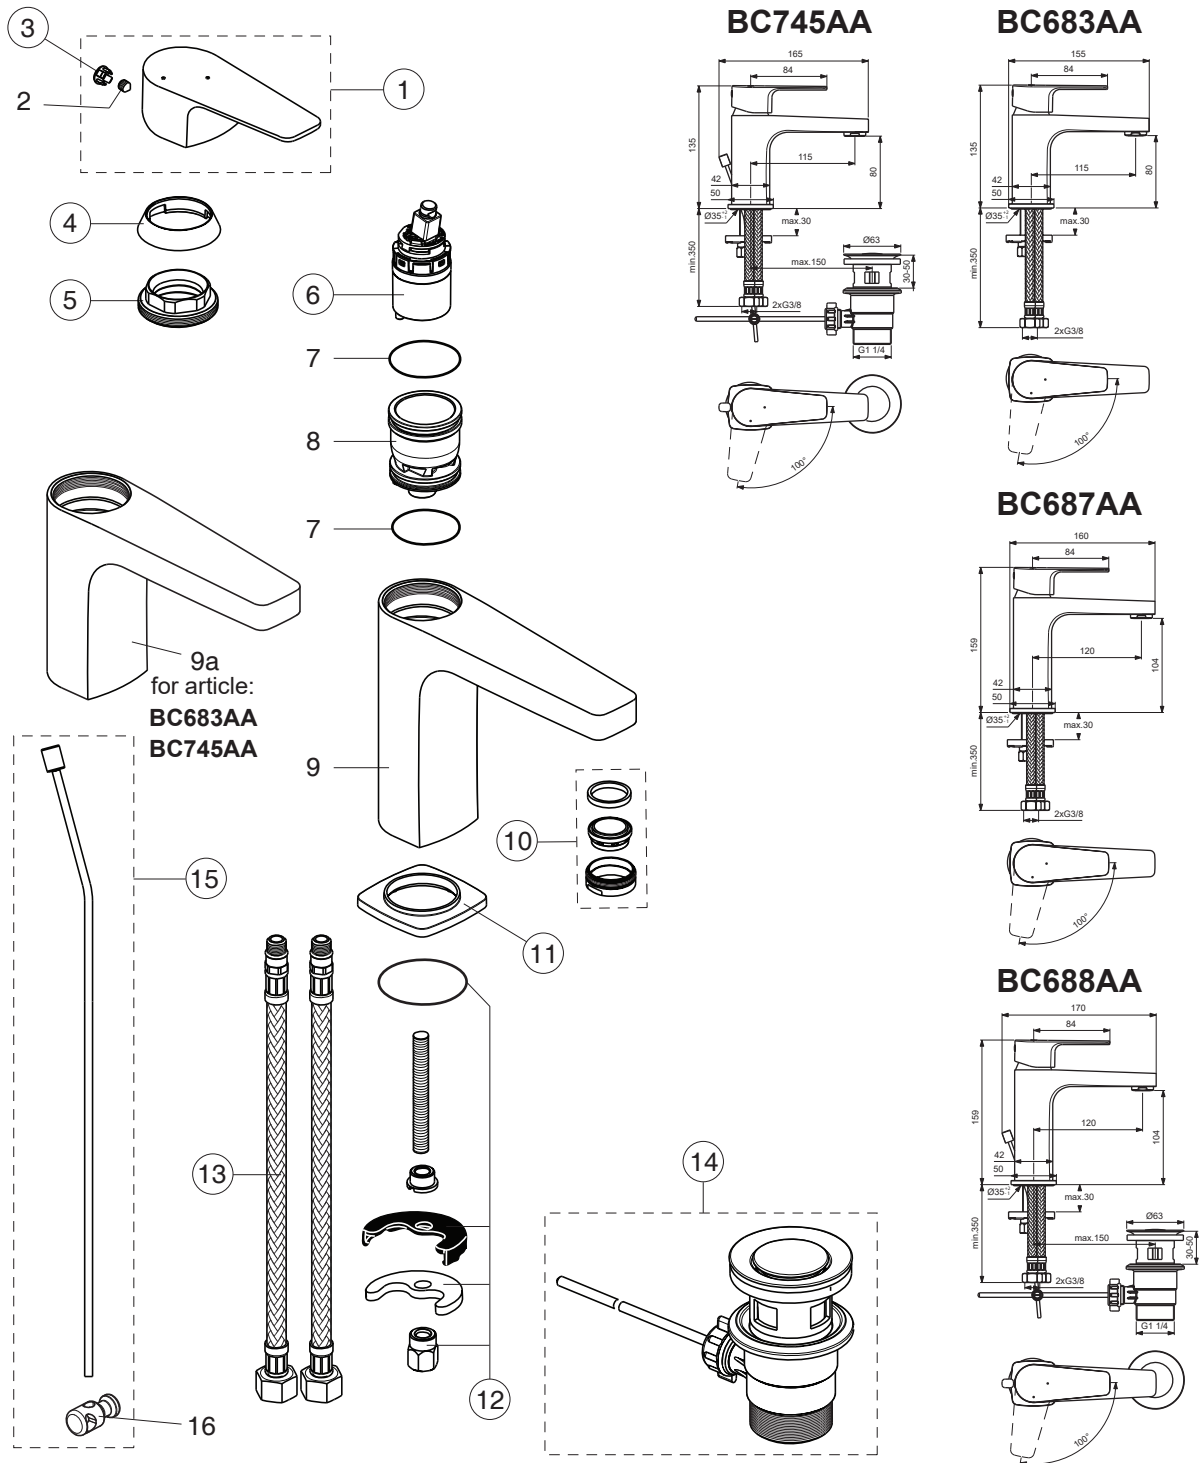

Produced from: June 2022

CERAFINE MODEL D

Ideal Standard

BC683AA BC745AA

without pop-up waste:
BC683AA
with pop-up waste-plastic:
BC745AA

BC687AA BC688AA

without pop-up waste:
BC687AA
with pop-up waste-plastic:
BC688AA

Pos.	Signify	Spare parts-Nr.	Quantity	Pos.	Signify	Spare parts-Nr.	Quantity
1	Lever C3,w/logo-compl.	B961653AA	1 Set				
2	Cap decorative	B964696NU	1 Pcs.				
3	Cap	A861080AA	1 Pcs.				
4	Screw M38x1.5	B961645NU	1 Pcs.				
5	Cartridge Ø28mm	A861397NU	1 Pcs.				
6	Perlator M24x1-A / 5l/min	B961383AA	1 Pcs.				
7	Rosette decorative	B961290AA	1 Pcs.				
8	Connecting set	B964551NU	1 Set				
9	Flex hose G3/8	A962005NU	1 Pcs.				
10	Pop-up waste-plastic	B964550AA	1 Set				
11	Pop up waste-compl.	B960900AA	1 Set				

CERAFINE MODEL D

Ideal Standard

Produced from: Feb.2020

Pos.	Signify	Spare parts-Nr.	Quantity	Pos.	Signify	Spare parts-Nr.	Quantity
1	Lever C3,w/logo-compl.	B961653AA	1 Set	14	Pop-up waste-plastic	B964550AA	1 Pcs.
2	Screw M5x8		1 Pcs.	15	Pop up waste-compl.	B961241AA	1 Pcs.
3	Cap decorative	B964696NU	1 Pcs.	16	Pop up waste shackle		1 Pcs.
4	Cap	A861080AA	1 Pcs.				
5	Screw M38x1.5	B961645NU	1 Pcs.				
6	Cartridge Ø28mm	A861397NU	1 Pcs.				
7	O-Ring Ø30x2		2 Pcs.				
8	Manifold		1 Pcs.				
9;9a	Body basin		1 Pcs.				
10	Perlator M24x1-A / 5l/min	B961383AA	1 Pcs.				
11	Rosette decorative	B961290AA	1 Pcs.				
12	Connecting set	B964551NU	1 Pcs.				
13	Flex hose G3/8	A962005NU	1 Pcs.				