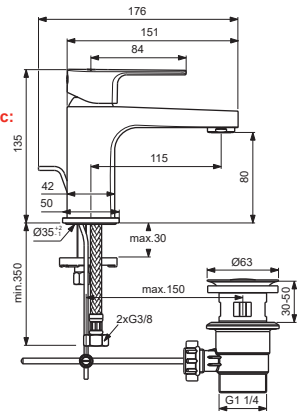

Produced from: June 2022

CERAFINE MODEL D

Ideal Standard

BC683AA BC745AA

without pop-up waste:
BC683AA
with pop-up waste-plastic:
BC745AA

BC687AA BC688AA

without pop-up waste:
BC687AA
with pop-up waste-plastic:
BC688AA

Pos.	Signify	Spare parts-Nr.	Quantity	Pos.	Signify	Spare parts-Nr.	Quantity
1	Lever C3,w/logo-compl.	B961653AA	1 Set				
2	Cap decorative	B964696NU	1 Pcs.				
3	Cap	A861080AA	1 Pcs.				
4	Screw M38x1.5	B961645NU	1 Pcs.				
5	Cartridge Ø28mm	A861397NU	1 Pcs.				
6	Perlator M24x1-A / 5l/min	B961383AA	1 Pcs.				
7	Rosette decorative	B961290AA	1 Pcs.				
8	Connecting set	B964551NU	1 Set				
9	Flex hose G3/8	A962005NU	1 Pcs.				
10	Pop-up waste-plastic	B964550AA	1 Set				
11	Pop up waste-compl.	B960900AA	1 Set				

CERAFINE MODEL D

Ideal Standard

Produced from: Feb.2020

Pos.	Signify	Spare parts-Nr.	Quantity	Pos.	Signify	Spare parts-Nr.	Quantity
1	Lever C3,w/logo-compl.	B961653AA	1 Set	14	Pop-up waste-plastic	B964550AA	1 Pcs.
2	Screw M5x8		1 Pcs.	15	Pop up waste-compl.	B961241AA	1 Pcs.
3	Cap decorative	B964696NU	1 Pcs.	16	Pop up waste shackle		1 Pcs.
4	Cap	A861080AA	1 Pcs.				
5	Screw M38x1.5	B961645NU	1 Pcs.				
6	Cartridge Ø28mm	A861397NU	1 Pcs.				
7	O-Ring Ø30x2		2 Pcs.				
8	Manifold		1 Pcs.				
9;9a	Body basin		1 Pcs.				
10	Perlator M24x1-A / 5l/min	B961383AA	1 Pcs.				
11	Rosette decorative	B961290AA	1 Pcs.				
12	Connecting set	B964551NU	1 Pcs.				
13	Flex hose G3/8	A962005NU	1 Pcs.				