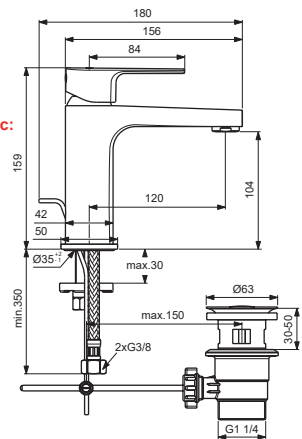

Produced from: June 2022

CERAFINE MODEL D

Ideal Standard

BC683AA BC745AA

without pop-up waste:
BC683AA
with pop-up waste-plastic:
BC745AA

BC687AA BC688AA

without pop-up waste:
BC687AA
with pop-up waste-plastic:
BC688AA

Pos.	Signify	Spare parts-Nr.	Quantity	Pos.	Signify	Spare parts-Nr.	Quantity
1	Lever C3,w/logo-compl.	B961653AA	1 Set				
2	Cap decorative	B964696NU	1 Pcs.				
3	Cap	A861080AA	1 Pcs.				
4	Screw M38x1.5	B961645NU	1 Pcs.				
5	Cartridge Ø28mm	A861397NU	1 Pcs.				
6	Perlator M24x1-A / 5l/min	B961383AA	1 Pcs.				
7	Rosette decorative	B961290AA	1 Pcs.				
8	Connecting set	B964551NU	1 Set				
9	Flex hose G3/8	A962005NU	1 Pcs.				
10	Pop-up waste-plastic	B964550AA	1 Set				
11	Pop up waste-compl.	B960900AA	1 Set				

CERAFINE MODEL D

Ideal Standard

Produced from: Feb.2020

Pos.	Signify	Spare parts-Nr.	Quantity	Pos.	Signify	Spare parts-Nr.	Quantity
1	Lever C3,w/logo-compl.	B961653AA	1 Set	14	Pop-up waste-plastic	B964550AA	1 Pcs.
2	Screw M5x8		1 Pcs.	15	Pop up waste-compl.	B961241AA	1 Pcs.
3	Cap decorative	B964696NU	1 Pcs.	16	Pop up waste shackle		1 Pcs.
4	Cap	A861080AA	1 Pcs.				
5	Screw M38x1.5	B961645NU	1 Pcs.				
6	Cartridge Ø28mm	A861397NU	1 Pcs.				
7	O-Ring Ø30x2		2 Pcs.				
8	Manifold		1 Pcs.				
9;9a	Body basin		1 Pcs.				
10	Perlator M24x1-A / 5l/min	B961383AA	1 Pcs.				
11	Rosette decorative	B961290AA	1 Pcs.				
12	Connecting set	B964551NU	1 Pcs.				
13	Flex hose G3/8	A962005NU	1 Pcs.				