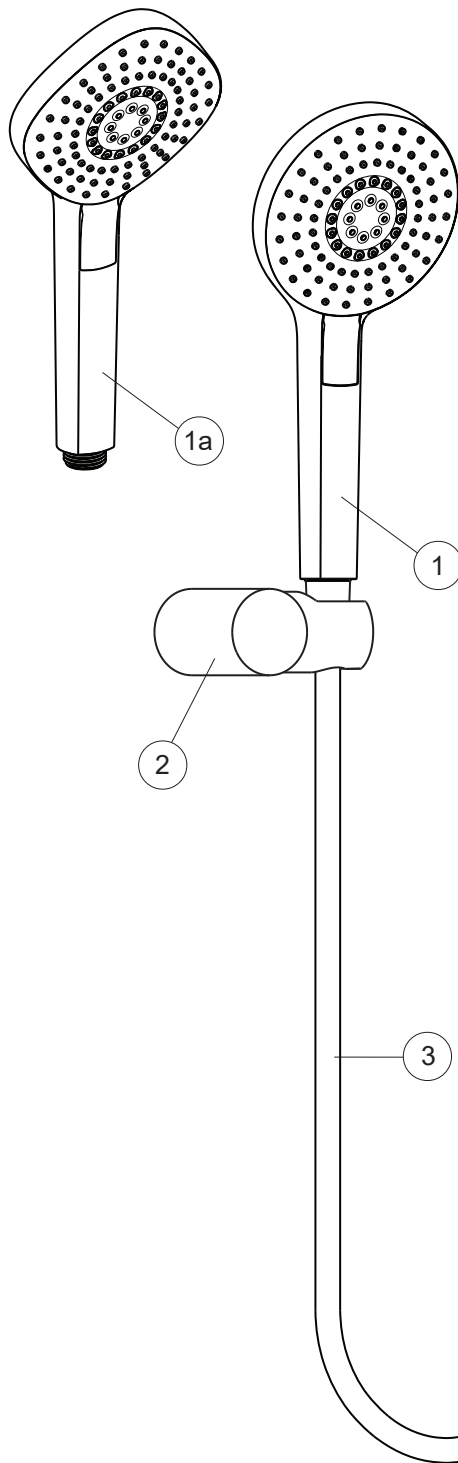

IDEALRAIN EVO

Ideal Standard

B2618AA

B2619AA

Pos.	Signify	Spare parts-Nr	Quantity
1	Handspray 3F,110mm	B2231AA	1 Pcs.
1a	Handspray 3F	B2232AA	1 Pcs.
2	Wall bracket swivel	B960943AA	1 Pcs.
3	Sh.hose 1750mm IDEALFLEX	A4109AA	1 Pcs.