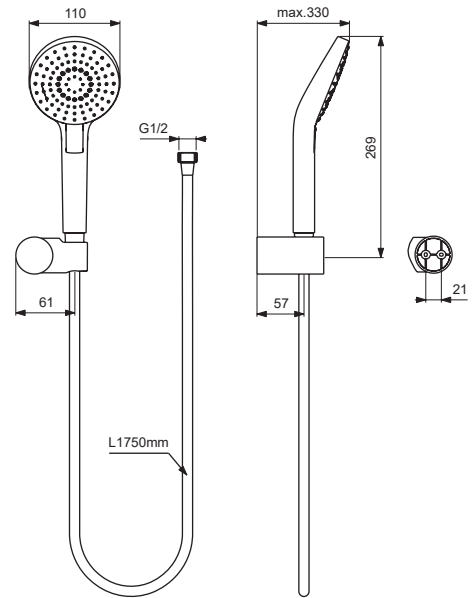

IDEALRAIN EVO

Ideal Standard

B2618AA

B2619AA

Pos.	Signify	Spare parts-Nr	Quantity
1	Handspray 3F,110mm	B2231AA	1 Pcs.
1a	Handspray 3F	B2232AA	1 Pcs.
2	Wall bracket swivel	B960943AA	1 Pcs.
3	Sh.hose 1750mm IDEALFLEX	A4109AA	1 Pcs.