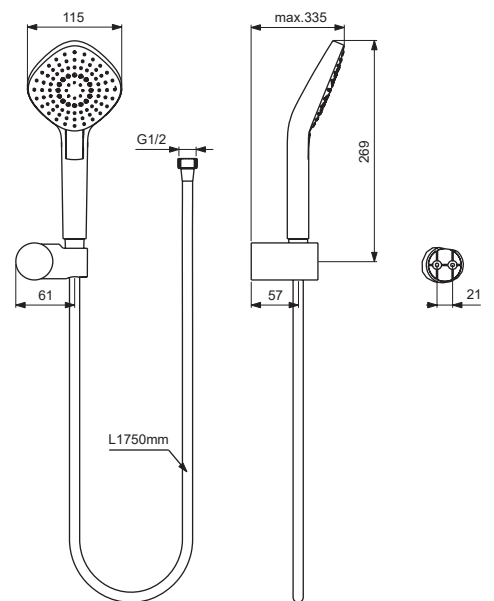

IDEALRAIN EVO

Ideal Standard

B2618AA

B2619AA

Pos.	Signify	Spare parts-Nr	Quantity
1	Handspray 3F,110mm	B2231AA	1 Pcs.
1a	Handspray 3F	B2232AA	1 Pcs.
2	Wall bracket swivel	B960943AA	1 Pcs.
3	Sh.hose 1750mm IDEALFLEX	A4109AA	1 Pcs.