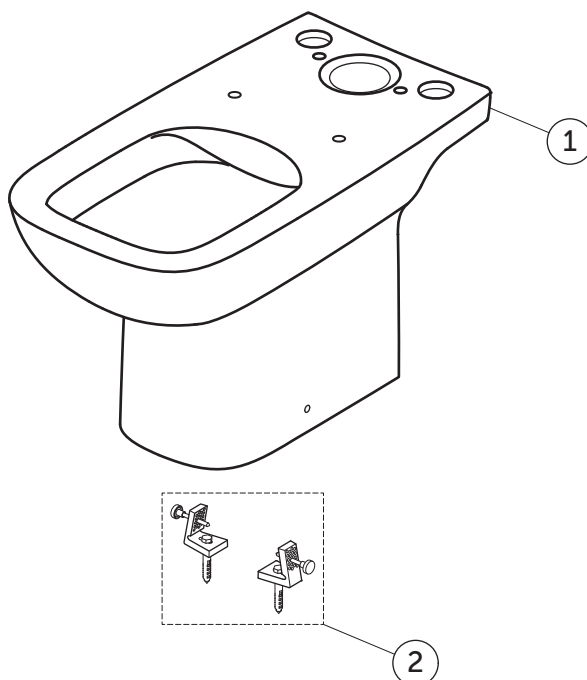

SPARE PARTS

Close Coupled Bowl
HO; RimLS+

T472101

I.LIFE A

Item	Description	Spare Code
1	CC BOWL HO OPEN RimLS+ WHT B/W	
2	FIXATION SET FOR HIDDEN MOUNTING	TT0257919

Ideal Standard International NV
Corporate Village – Gent Building
Da Vincilaan 2
B1935 – Zaventem
Belgium