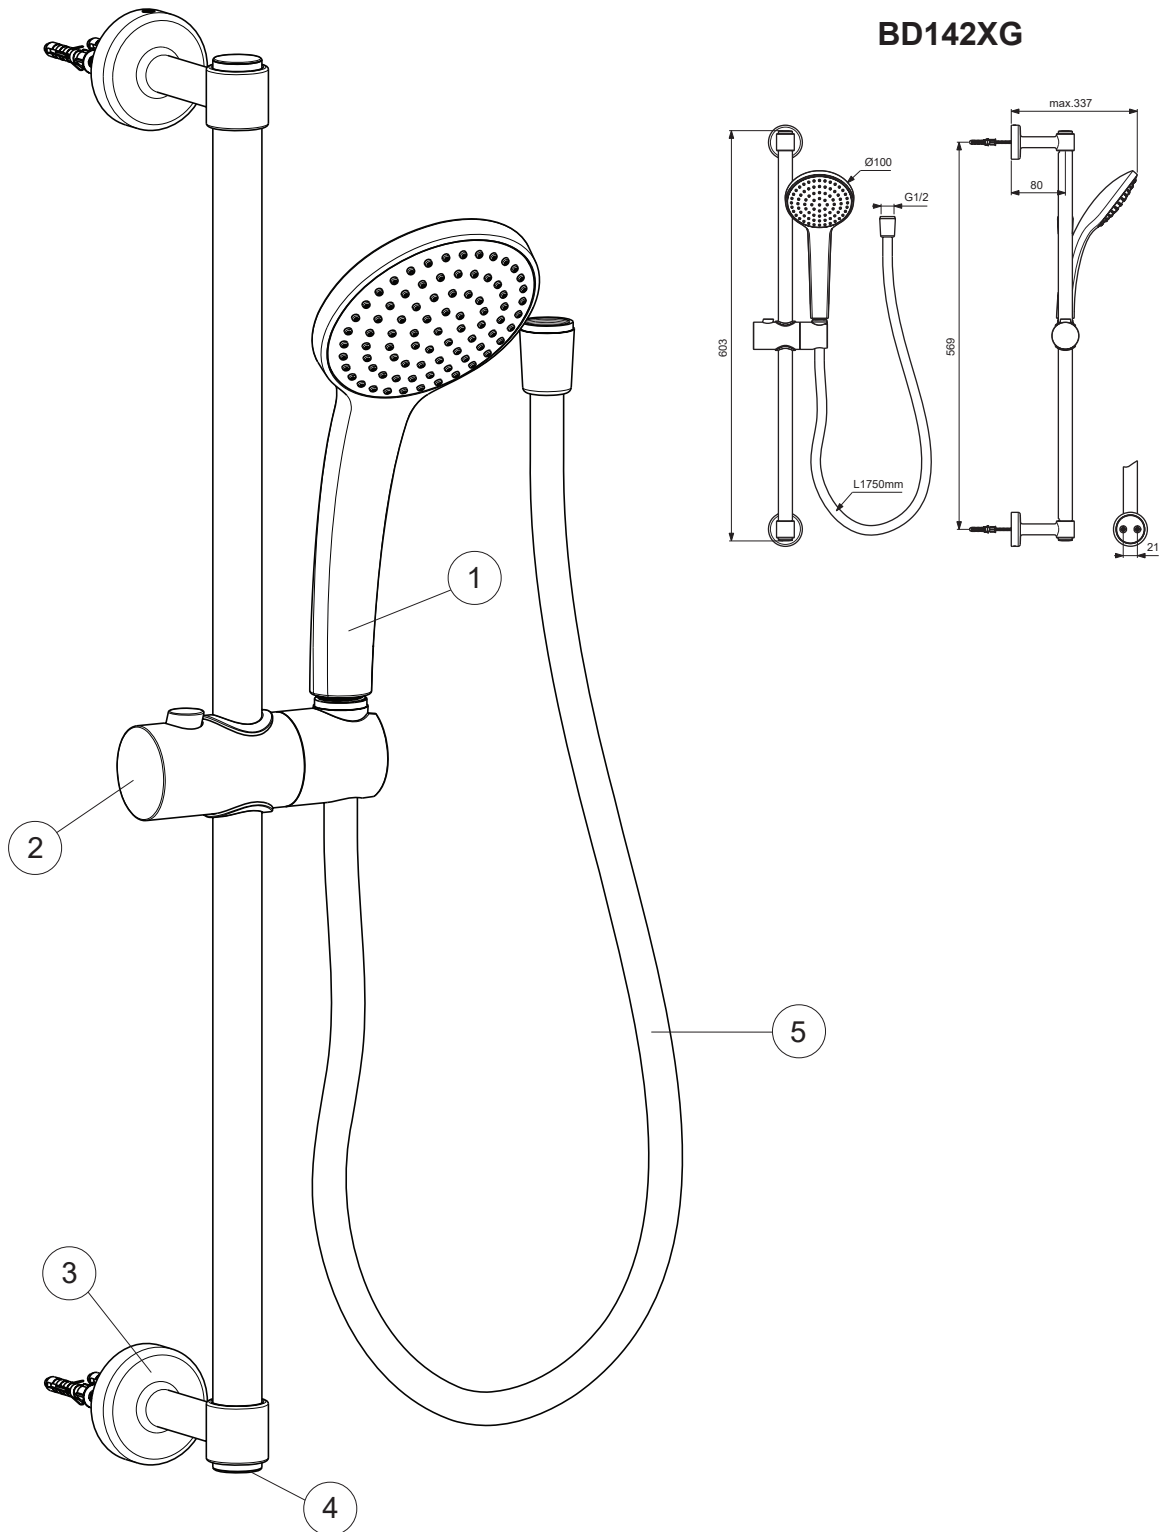

IDEALRAIN

Ideal Standard

Pos.	Signify	Spare parts-Nr	Quantity
1	Handspray Ø100mm 1F,8 l/min	B9402XG	1 Pcs.
2	Slider set LOW BASIC / I'RAIN 72	B960976XG	1 Pcs.
3	Consoles set	A861331XG	1 Set
4	Cap set for tube and O-Ring	B961060XG	1 Set
5	Shower hose 1750mm	BE175XG	1 Pcs.