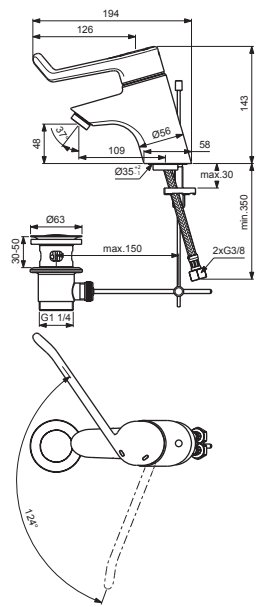

B8219AA

B8221AA

Pos.	Signify	Spare parts-Nr.	Quantity	Pos.	Signify	Spare parts-Nr.	Quantity
1	Lever cv180mm, w/logo ISI-red/blue inserts	B960687AA	1 Pcs.	14	Aerator vandal proof M24x1,laminar	B960457AA	1 Pcs.
2	Screw M6x19		1 Pcs.	15	Pop-up drain ass.	A962991AA	1 Pcs.
3	Rubber cap Ø8.1x3	B960583NU	1 Pcs.	16	Connecting set	B960187NU	1 Set
4	Screw M4		1 Pcs.	17	Flex hose G3/8-Ø10.5 L445mm		2 Pcs.
5	Adapter		1 Pcs.	18	Pull-up rod-compl.	B964885AA	1 Set
6	Hot water limiter-cv stop		1 Pcs.	19	Pop up waste shackle		1 Pcs.
7	Screw M4x69		3 Pcs.	20	Clip		2 Pcs.
8	O-Ring Ø39.1x1.3		1 Pcs.				
9	Manifold for cv		1 Pcs.				
10	Cartridge Ø47mm cv-124°	B960571NU	1 Pcs.				
11	O-Ring Ø44x2		2 Pcs.				
12	Manifold		1 Pcs.				
13	Body basin		1 Pcs.				