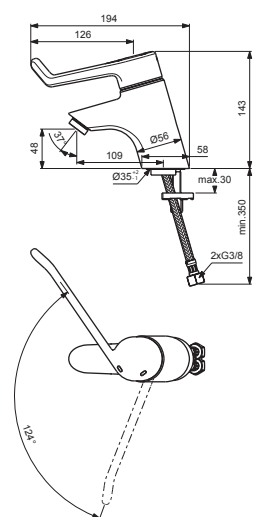

B8219AA

B8221AA

Pos.	Signify	Spare parts-Nr.	Quantity	Pos.	Signify	Spare parts-Nr.	Quantity
1	Lever cv180mm, w/logo ISI-red/blue inserts	B960687AA	1 Pcs.	14	Aerator vandal proof M24x1,laminar	B960457AA	1 Pcs.
2	Screw M6x19		1 Pcs.	15	Pop-up drain ass.	A962991AA	1 Pcs.
3	Rubber cap Ø8.1x3	B960583NU	1 Pcs.	16	Connecting set	B960187NU	1 Set
4	Screw M4		1 Pcs.	17	Flex hose G3/8-Ø10.5 L445mm		2 Pcs.
5	Adapter		1 Pcs.	18	Pull-up rod-compl.	B964885AA	1 Set
6	Hot water limiter-cv stop		1 Pcs.	19	Pop up waste shackle		1 Pcs.
7	Screw M4x69		3 Pcs.	20	Clip		2 Pcs.
8	O-Ring Ø39.1x1.3		1 Pcs.				
9	Manifold for cv		1 Pcs.				
10	Cartridge Ø47mm cv-124°	B960571NU	1 Pcs.				
11	O-Ring Ø44x2		2 Pcs.				
12	Manifold		1 Pcs.				
13	Body basin		1 Pcs.				