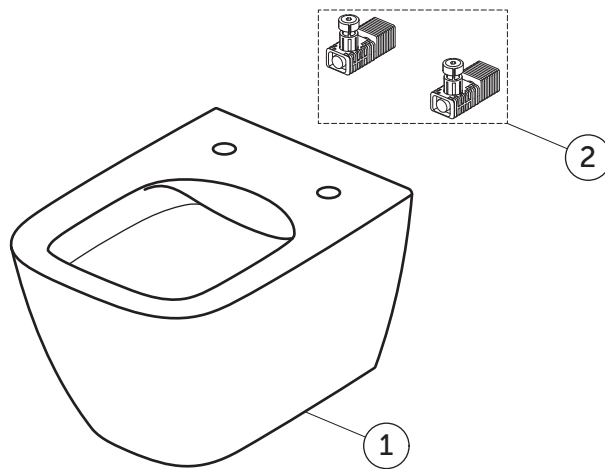

# SPARE PARTS

Wall Hung Bowl  
RimLS+; HF

T459201

I.LIFE S

Item	Description	Spare Code
1	WHG BOWL RimLS+ HF WHT	
2	SP EASYFIX+ WH BOWL TOP FIXATION FULL SET	TR16667

Ideal Standard International NV  
Corporate Village – Gent Building  
Da Vincilaan 2  
B1935 – Zaventem  
Belgium